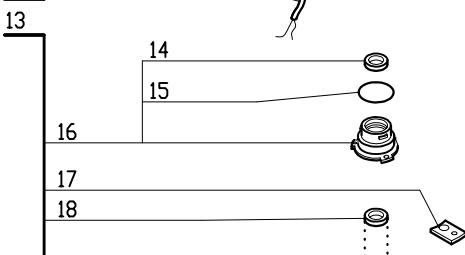

R6Y Series A

Series A, Serial Numbers (R6YxxxxxA)
 1- Speed, 120 Volt, 1 Phase, 60Hz., 1 HP.
 1725 RPM, 12 Amps

**102071 includes 103903 which is used if replacing the older versions of the blade support.

ACCESSORIES

INDEX	REF.	DESIGNATION	Pricelist in : USD
1	RA443	Pad,Rear	
2	RA441	Support/Pad,Front	
3	RA406	Motor Support	
4	408111	(D) Front Data Plate, R6Y	
5	RA418	Green "On" Switch Assy	
6	RA419	Red "Stop" Switch Assy	
7	Number NA	Description NA	
8	R664S	Relay DPST	
9	RA441.1	Gasket	
10	RA441.2	Metal Plate	
11	RA442	Support,Magnetic Switch	
12	C420	Mag Swtch w/Hse (single)	
13	RA696	R6Y Motor Base Assy	
14	R611	Motor Support Seal	
15	RA489	O Ring, Seal Support	
16	RA467	Seal Assembly (Seal Support)	
17	RA455	Plate, Motor Mounting	
18	R604S	Seal, Motor	
19	R492A	Shaft Pin (new style)	
20	Number NA	Description NA	
21	S193552	(D) Motor R4Y/R6Y Low Profile	
22	Number NA	Description NA	
23	CL5547	Switch/Relay	
24	Number NA	Description NA	
25	Number NA	Description NA	
26	29620	(E) Plastic Base, Low Profile	
27	BX658	Base Bolt W/Washer	
28	RA490	Strain Relief	
29	R496	Cord W/Plug (R4X,S,P,Y)	
30	Number NA	Description NA	
31	117770	(D) Din Rail 2"L, R4/R6 'D'	
32	R694	ContactoR R6Y-1	
33	R492A	Shaft Pin (new style)	
34	RA604F	No longer available	
35	R662	Bearing, Motor Top	
36	R237	6203 Bearing R2 Top/Btm	
37	R4950	Capacitor (R4S R4Y)	
38	RA494	Baffle	
39	RA493	Base	
40	RA402	Foot	
41	103903	(D) 10mm S.S. Spacer (R6N)	
42	RA645.2	Pin, Bowl	
43	RA424.3	Spring, Bowl Pin	
44	RA424.4	Nut For Bowl Pin	
45	RA451	Seal,Lid	
46	RA653	Blade Locking Nut	
47	RA657	Plastic Spacer(5mm)	
48	RA654	SS Spacer(15mm)	
49	RA654	SS Spacer(15mm)	
50	RA655	Top Blade (Straight)	
51	RA656	Top Blade(Serrated)	
52	RA617	Spacer,Blade	
53	RA658	Bottom Blade (Straight)	
54	RA659	Bottom Blade(Serrated)	
55	102071	(D) Blade Support	
56	RA420	Lid	
57	RA616	Blade Tool Assy.	
58	RA644	* Bowl Kit	
59	RA651	*Smooth Blade Assembly	
60	RA651A	*Serrated Blade Assy	
61	RA645	Bowl	
62	R199	* Robo-Cart	