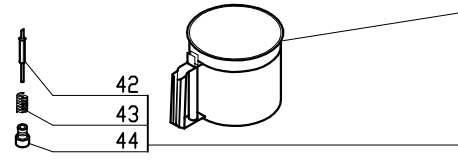

R6Y Series A

Series A, Serial Numbers (R6YxxxxxA)
 1- Speed, 120 Volt, 1 Phase, 60Hz., 1 HP.
 1725 RPM, 12 Amps

**102071 includes 103903 which is used if replacing the older versions of the blade support.