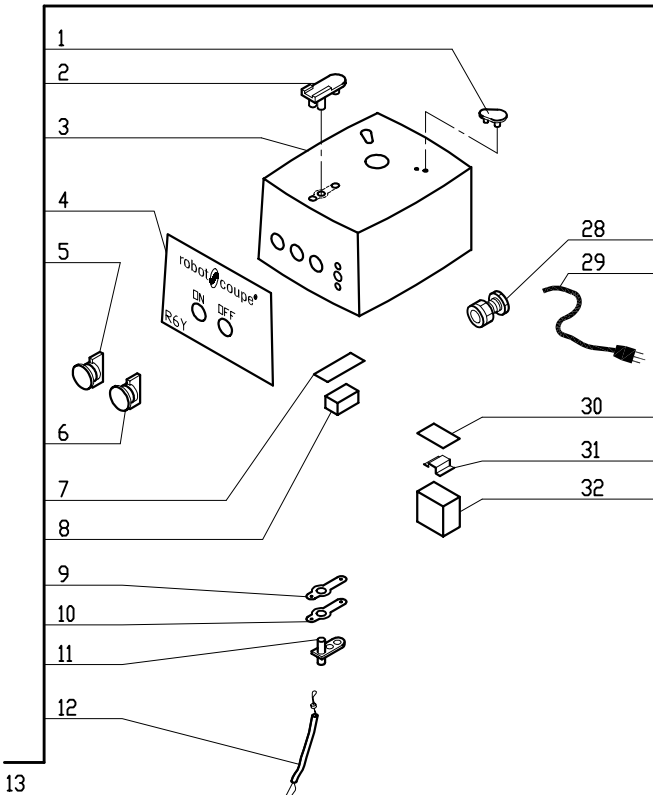

R6Y Series A

Series A, Serial Numbers (R6YxxxxxA)
 1- Speed, 120 Volt, 1 Phase, 60Hz., 1 HP.
 1725 RPM, 12 Amps

**102071 includes 103903 which is used if replacing the older versions of the blade support.

ACCESSORIES

INDEX	REF.	DESIGNATION	Pricelist in : USD
1	RA443	Pad,Rear	
2	RA441	Support/Pad,Front	
3	RA406	Motor Support	
4	408111	(D) Front Data Plate, R6Y	
5	RA418	Green "On" Switch Assy	
6	RA419	Red "Stop" Switch Assy	
7	Number NA	Description NA	
8	R664S	Relay DPST	
9	RA441.1	Gasket	
10	RA441.2	Metal Plate	
11	RA442	Support,Magnetic Switch	
12	C420	Mag Swtch w/Hse (single)	
13	RA696	R6Y Motor Base Assy	
14	R611	Motor Support Seal	
15	RA489	O Ring, Seal Support	
16	RA467	Seal Assembly (Seal Support)	
17	RA455	Plate, Motor Mounting	
18	R604S	Seal, Motor	
19	R492A	Shaft Pin (new style)	
20	Number NA	Description NA	
21	S193552	(D) Motor R4Y/R6Y Low Profile	
22	Number NA	Description NA	
23	CL5547	Switch/Relay	
24	Number NA	Description NA	
25	Number NA	Description NA	
26	29620	(E) Plastic Base, Low Profile	
27	BX658	Base Bolt W/Washer	
28	RA490	Strain Relief	
29	R496	Cord W/Plug (R4X,S,P,Y)	
30	Number NA	Description NA	
31	117770	(D) Din Rail 2"L, R4/R6 'D'	
32	R694	ContactoR R6Y-1	
33	R492A	Shaft Pin (new style)	
34	RA604F	No longer available	
35	R662	Bearing, Motor Top	
36	R237	6203 Bearing R2 Top/Btm	
37	R4950	Capacitor (R4S R4Y)	
38	RA494	Baffle	
39	RA493	Base	
40	RA402	Foot	
41	103903	(D) 10mm S.S. Spacer (R6N)	
42	RA645.2	Pin, Bowl	
43	RA424.3	Spring, Bowl Pin	
44	RA424.4	Nut For Bowl Pin	
45	RA451	Seal,Lid	
46	RA653	Blade Locking Nut	
47	RA657	Plastic Spacer(5mm)	
48	RA654	SS Spacer(15mm)	
49	RA654	SS Spacer(15mm)	
50	RA655	Top Blade (Straight)	
51	RA656	Top Blade(Serrated)	
52	RA617	Spacer,Blade	
53	RA658	Bottom Blade (Straight)	
54	RA659	Bottom Blade(Serrated)	
55	102071	(D) Blade Support	
56	RA420	Lid	
57	RA616	Blade Tool Assy.	
58	RA644	* Bowl Kit	
59	RA651	*Smooth Blade Assembly	
60	RA651A	*Serrated Blade Assy	
61	RA645	Bowl	
62	R199	* Robo-Cart	