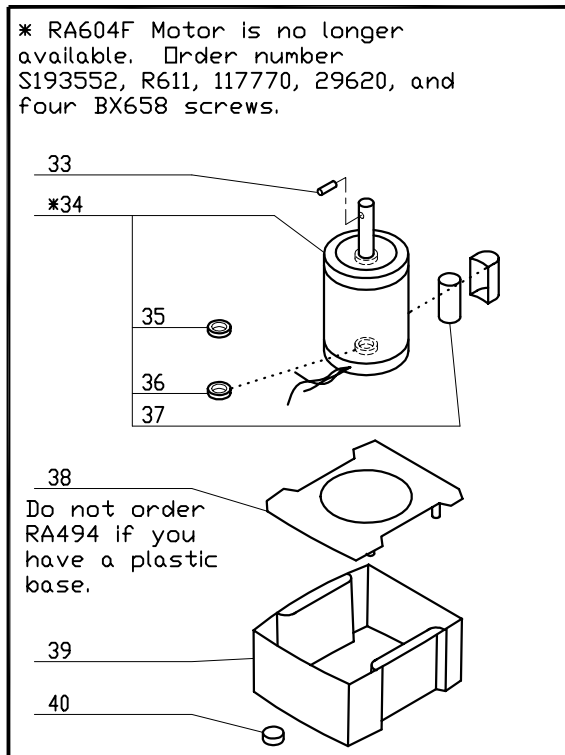

R6Y Series A

Series A, Serial Numbers (R6YxxxxxA)
 1- Speed, 120 Volt, 1 Phase, 60Hz., 1 HP.
 1725 RPM, 12 Amps

**102071 includes 103903 which is used if replacing the older versions of the blade support.

ACCESSORIES

INDEX	REF.	DESIGNATION	Pricelist in : USD
1	RA443	Pad,Rear	
2	RA441	Support/Pad,Front	
3	RA406	Motor Support	
4	408111	(D) Front Data Plate, R6Y	
5	RA418	Green "On" Switch Assy	
6	RA419	Red "Stop" Switch Assy	
7	Number NA	Description NA	
8	R664S	Relay DPST	
9	RA441.1	Gasket	
10	RA441.2	Metal Plate	
11	RA442	Support,Magnetic Switch	
12	C420	Mag Swtch w/Hse (single)	
13	RA696	R6Y Motor Base Assy	
14	R611	Motor Support Seal	
15	RA489	O Ring, Seal Support	
16	RA467	Seal Assembly (Seal Support)	
17	RA455	Plate, Motor Mounting	
18	R604S	Seal, Motor	
19	R492A	Shaft Pin (new style)	
20	Number NA	Description NA	
21	S193552	(D) Motor R4Y/R6Y Low Profile	
22	Number NA	Description NA	
23	CL5547	Switch/Relay	
24	Number NA	Description NA	
25	Number NA	Description NA	
26	29620	(E) Plastic Base, Low Profile	
27	BX658	Base Bolt W/Washer	
28	RA490	Strain Relief	
29	R496	Cord W/Plug (R4X,S,P,Y)	
30	Number NA	Description NA	
31	117770	(D) Din Rail 2"L, R4/R6 'D'	
32	R694	ContactoR R6Y-1	
33	R492A	Shaft Pin (new style)	
34	RA604F	No longer available	
35	R662	Bearing, Motor Top	
36	R237	6203 Bearing R2 Top/Btm	
37	R4950	Capacitor (R4S R4Y)	
38	RA494	Baffle	
39	RA493	Base	
40	RA402	Foot	
41	103903	(D) 10mm S.S. Spacer (R6N)	
42	RA645.2	Pin, Bowl	
43	RA424.3	Spring, Bowl Pin	
44	RA424.4	Nut For Bowl Pin	
45	RA451	Seal,Lid	
46	RA653	Blade Locking Nut	
47	RA657	Plastic Spacer(5mm)	
48	RA654	SS Spacer(15mm)	
49	RA654	SS Spacer(15mm)	
50	RA655	Top Blade (Straight)	
51	RA656	Top Blade(Serrated)	
52	RA617	Spacer,Blade	
53	RA658	Bottom Blade (Straight)	
54	RA659	Bottom Blade(Serrated)	
55	102071	(D) Blade Support	
56	RA420	Lid	
57	RA616	Blade Tool Assy.	
58	RA644	* Bowl Kit	
59	RA651	*Smooth Blade Assembly	
60	RA651A	*Serrated Blade Assy	
61	RA645	Bowl	
62	R199	* Robo-Cart	