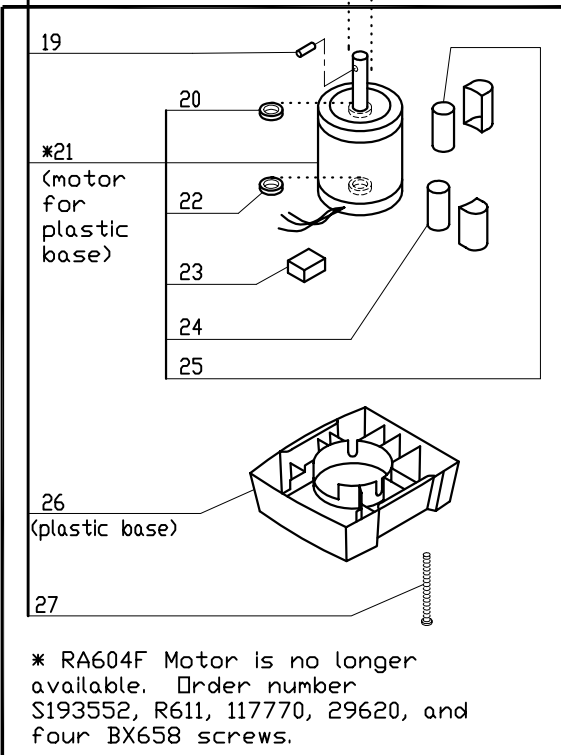

R6Y Series A

Series A, Serial Numbers (R6YxxxxxA)
 1- Speed, 120 Volt, 1 Phase, 60Hz., 1 HP.
 1725 RPM, 12 Amps

**102071 includes 103903 which is used if replacing the older versions of the blade support.

ACCESSORIES

INDEX	REF.	DESIGNATION	Pricelist in : USD
1	RA443	Pad,Rear	
2	RA441	Support/Pad,Front	
3	RA406	Motor Support	
4	408111	(D) Front Data Plate, R6Y	
5	RA418	Green "On" Switch Assy	
6	RA419	Red "Stop" Switch Assy	
7	Number NA	Description NA	
8	R664S	Relay DPST	
9	RA441.1	Gasket	
10	RA441.2	Metal Plate	
11	RA442	Support,Magnetic Switch	
12	C420	Mag Swtch w/Hse (single)	
13	RA696	R6Y Motor Base Assy	
14	R611	Motor Support Seal	
15	RA489	O Ring, Seal Support	
16	RA467	Seal Assembly (Seal Support)	
17	RA455	Plate, Motor Mounting	
18	R604S	Seal, Motor	
19	R492A	Shaft Pin (new style)	
20	Number NA	Description NA	
21	S193552	(D) Motor R4Y/R6Y Low Profile	
22	Number NA	Description NA	
23	CL5547	Switch/Relay	
24	Number NA	Description NA	
25	Number NA	Description NA	
26	29620	(E) Plastic Base, Low Profile	
27	BX658	Base Bolt W/Washer	
28	RA490	Strain Relief	
29	R496	Cord W/Plug (R4X,S,P,Y)	
30	Number NA	Description NA	
31	117770	(D) Din Rail 2"L, R4/R6 'D'	
32	R694	ContactoR R6Y-1	
33	R492A	Shaft Pin (new style)	
34	RA604F	No longer available	
35	R662	Bearing, Motor Top	
36	R237	6203 Bearing R2 Top/Btm	
37	R4950	Capacitor (R4S R4Y)	
38	RA494	Baffle	
39	RA493	Base	
40	RA402	Foot	
41	103903	(D) 10mm S.S. Spacer (R6N)	
42	RA645.2	Pin, Bowl	
43	RA424.3	Spring, Bowl Pin	
44	RA424.4	Nut For Bowl Pin	
45	RA451	Seal,Lid	
46	RA653	Blade Locking Nut	
47	RA657	Plastic Spacer(5mm)	
48	RA654	SS Spacer(15mm)	
49	RA654	SS Spacer(15mm)	
50	RA655	Top Blade (Straight)	
51	RA656	Top Blade(Serrated)	
52	RA617	Spacer,Blade	
53	RA658	Bottom Blade (Straight)	
54	RA659	Bottom Blade(Serrated)	
55	102071	(D) Blade Support	
56	RA420	Lid	
57	RA616	Blade Tool Assy.	
58	RA644	* Bowl Kit	
59	RA651	*Smooth Blade Assembly	
60	RA651A	*Serrated Blade Assy	
61	RA645	Bowl	
62	R199	* Robo-Cart	