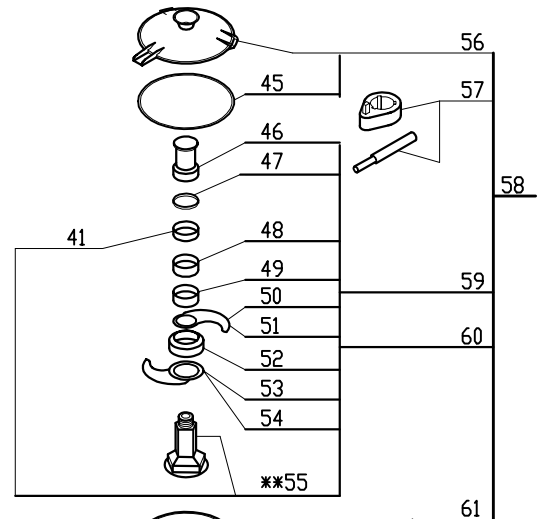

R6Y Series A

Series A, Serial Numbers (R6YxxxxxA)
 1- Speed, 120 Volt, 1 Phase, 60Hz., 1 HP.
 1725 RPM, 12 Amps

**102071 includes 103903 which is used if replacing the older versions of the blade support.

ACCESSORIES

INDEX	REF.	DESIGNATION	Pricelist in : USD
1	RA443	Pad,Rear	
2	RA441	Support/Pad,Front	
3	RA406	Motor Support	
4	408111	(D) Front Data Plate, R6Y	
5	RA418	Green "On" Switch Assy	
6	RA419	Red "Stop" Switch Assy	
7	Number NA	Description NA	
8	R664S	Relay DPST	
9	RA441.1	Gasket	
10	RA441.2	Metal Plate	
11	RA442	Support,Magnetic Switch	
12	C420	Mag Swtch w/Hse (single)	
13	RA696	R6Y Motor Base Assy	
14	R611	Motor Support Seal	
15	RA489	O Ring, Seal Support	
16	RA467	Seal Assembly (Seal Support)	
17	RA455	Plate, Motor Mounting	
18	R604S	Seal, Motor	
19	R492A	Shaft Pin (new style)	
20	Number NA	Description NA	
21	S193552	(D) Motor R4Y/R6Y Low Profile	
22	Number NA	Description NA	
23	CL5547	Switch/Relay	
24	Number NA	Description NA	
25	Number NA	Description NA	
26	29620	(E) Plastic Base, Low Profile	
27	BX658	Base Bolt W/Washer	
28	RA490	Strain Relief	
29	R496	Cord W/Plug (R4X,S,P,Y)	
30	Number NA	Description NA	
31	117770	(D) Din Rail 2"L, R4/R6 'D'	
32	R694	ContactoR R6Y-1	
33	R492A	Shaft Pin (new style)	
34	RA604F	No longer available	
35	R662	Bearing, Motor Top	
36	R237	6203 Bearing R2 Top/Btm	
37	R4950	Capacitor (R4S R4Y)	
38	RA494	Baffle	
39	RA493	Base	
40	RA402	Foot	
41	103903	(D) 10mm S.S. Spacer (R6N)	
42	RA645.2	Pin, Bowl	
43	RA424.3	Spring, Bowl Pin	
44	RA424.4	Nut For Bowl Pin	
45	RA451	Seal,Lid	
46	RA653	Blade Locking Nut	
47	RA657	Plastic Spacer(5mm)	
48	RA654	SS Spacer(15mm)	
49	RA654	SS Spacer(15mm)	
50	RA655	Top Blade (Straight)	
51	RA656	Top Blade(Serrated)	
52	RA617	Spacer,Blade	
53	RA658	Bottom Blade (Straight)	
54	RA659	Bottom Blade(Serrated)	
55	102071	(D) Blade Support	
56	RA420	Lid	
57	RA616	Blade Tool Assy.	
58	RA644	* Bowl Kit	
59	RA651	*Smooth Blade Assembly	
60	RA651A	*Serrated Blade Assy	
61	RA645	Bowl	
62	R199	* Robo-Cart	