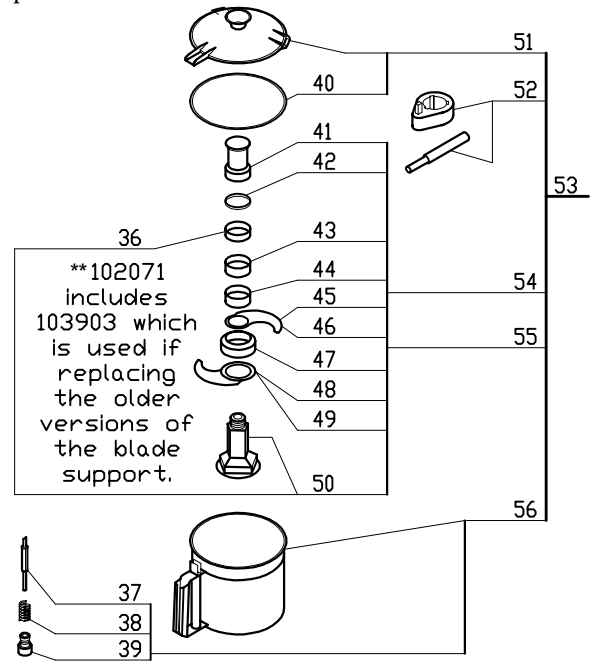

# R6B Series D

Series D, Serial Numbers 235xxxxx13  
 2- Speed, 208-240 Volt, 3 Phase, 60Hz., 1 HP.  
 Low Speed-850 RPM, 2.6 Amps  
 High Speed-1725 RPM, 2.8 Amps  
 Use **Series-D** Plates.

**Metal Bases**

**Plastic Bases**

\* RA604D old style motor is no longer available.  
 Order S193379, 29620, R611, 117770, and four BX658 screws.

## ACCESSORIES

INDEX	REF.	DESIGNATION	Pricelist in : USD
1	RA443	Pad,Rear	
2	RA441	Support/Pad,Front	
3	RA406	Motor Support	
4	RA415	Drum Switch	
5	407234	(D) Front Data Plate, R6N	
6	RA418	Green "On" Switch Assy	
7	RA419	Red "Stop" Switch Assy	
8	RA416	Switch Knob	
9	R1090	Control Relay, Run(DPST)	
10	RA441.1	Gasket	
11	RA441.2	Metal Plate	
12	RA442	Support,Magnetic Switch	
13	C420P	Mag Swtch w/Hse (2 prl)	
14	RA699	Motor Base Assy(R6N)	
15	RA467	Seal Assembly (Seal Support)	
16	RA455	Plate, Motor Mounting	
17	R604S	Seal, Motor	
18	R492A	Shaft Pin (new style)	
19	RA604D	No longer available	
20	S193379	(D) Motor R4N/R6N Low-Profile	
21	RA494	Baffle	
22	RA493	Base	
23	29620	(E) Plastic Base, Low Profile	
24	RA402	Foot	
25	BX658	Base Bolt W/Washer	
26	RA401	Plate, Relay Mounting	
27	R611	Motor Support Seal	
28	RA489	O Ring, Seal Support	
29	R662	Bearing, Motor Top	
30	R237	6203 Bearing R2 Top/Btm	
31	RA490	Strain Relief	
32	R403	Cord without Plug	
33	R4904	Plug 3 Phase	
34	117770	(D) Din Rail 2"L, R4/R6 'D'	
35	R413	Voltage Relay	
36	103903	(D) 10mm S.S. Spacer (R6N)	
37	RA645.2	Pin, Bowl	
38	RA424.3	Spring, Bowl Pin	
39	RA424.4	Nut For Bowl Pin	
40	RA451	Seal,Lid	
41	RA653	Blade Locking Nut	
42	RA657	Plastic Spacer(5mm)	
43	RA654	SS Spacer(15mm)	
44	RA654	SS Spacer(15mm)	
45	RA655	Top Blade (Straight)	
46	RA656	Top Blade(Serrated)	
47	RA617	Spacer,Blade	
48	RA658	Bottom Blade (Straight)	
49	RA659	Bottom Blade(Serrated)	
50	102071	(D) Blade Support	
51	RA420	Lid	
52	RA616	Blade Tool Assy.	
53	RA644	* Bowl Kit	
54	RA651	*Smooth Blade Assembly	
55	RA651A	*Serrated Blade Assy	
56	RA645	Bowl	
57	R199	* Robo-Cart	