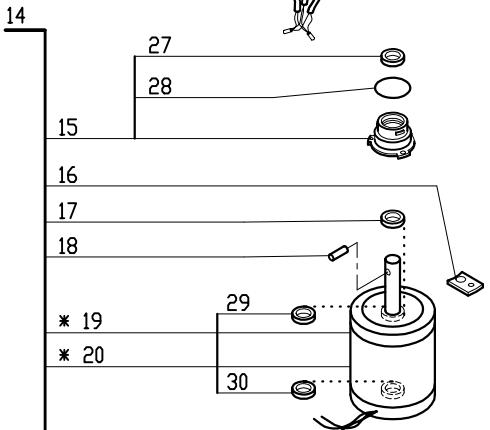

# R6B Series D

Series D, Serial Numbers 235xxxxx13  
 2- Speed, 208-240 Volt, 3 Phase, 60Hz., 1 HP.  
 Low Speed-850 RPM, 2.6 Amps  
 High Speed-1725 RPM, 2.8 Amps  
 Use **Series-D** Plates.

**Metal Bases**

**Plastic Bases**

\* RA604D old style motor is no longer available.  
 Order S193379, 29620, R611, 117770, and four BX658 screws.

## ACCESSORIES

INDEX	REF.	DESIGNATION	Pricelist in : USD
1	RA443	Pad,Rear	
2	RA441	Support/Pad,Front	
3	RA406	Motor Support	
4	RA415	Drum Switch	
5	407234	(D) Front Data Plate, R6N	
6	RA418	Green "On" Switch Assy	
7	RA419	Red "Stop" Switch Assy	
8	RA416	Switch Knob	
9	R1090	Control Relay, Run(DPST)	
10	RA441.1	Gasket	
11	RA441.2	Metal Plate	
12	RA442	Support,Magnetic Switch	
13	C420P	Mag Swtch w/Hse (2 prl)	
14	RA699	Motor Base Assy(R6N)	
15	RA467	Seal Assembly (Seal Support)	
16	RA455	Plate, Motor Mounting	
17	R604S	Seal, Motor	
18	R492A	Shaft Pin (new style)	
19	RA604D	No longer available	
20	S193379	(D) Motor R4N/R6N Low-Profile	
21	RA494	Baffle	
22	RA493	Base	
23	29620	(E) Plastic Base, Low Profile	
24	RA402	Foot	
25	BX658	Base Bolt W/Washer	
26	RA401	Plate, Relay Mounting	
27	R611	Motor Support Seal	
28	RA489	O Ring, Seal Support	
29	R662	Bearing, Motor Top	
30	R237	6203 Bearing R2 Top/Btm	
31	RA490	Strain Relief	
32	R403	Cord without Plug	
33	R4904	Plug 3 Phase	
34	117770	(D) Din Rail 2"L, R4/R6 'D'	
35	R413	Voltage Relay	
36	103903	(D) 10mm S.S. Spacer (R6N)	
37	RA645.2	Pin, Bowl	
38	RA424.3	Spring, Bowl Pin	
39	RA424.4	Nut For Bowl Pin	
40	RA451	Seal,Lid	
41	RA653	Blade Locking Nut	
42	RA657	Plastic Spacer(5mm)	
43	RA654	SS Spacer(15mm)	
44	RA654	SS Spacer(15mm)	
45	RA655	Top Blade (Straight)	
46	RA656	Top Blade(Serrated)	
47	RA617	Spacer,Blade	
48	RA658	Bottom Blade (Straight)	
49	RA659	Bottom Blade(Serrated)	
50	102071	(D) Blade Support	
51	RA420	Lid	
52	RA616	Blade Tool Assy.	
53	RA644	* Bowl Kit	
54	RA651	*Smooth Blade Assembly	
55	RA651A	*Serrated Blade Assy	
56	RA645	Bowl	
57	R199	* Robo-Cart	