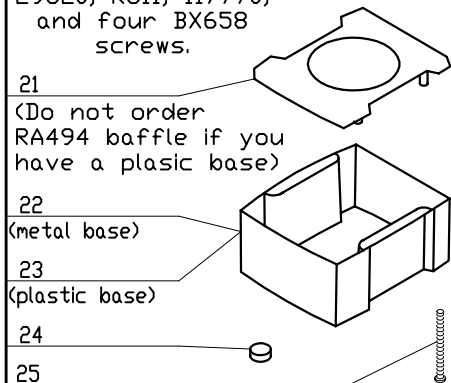

# R6B Series D

Series D, Serial Numbers 235xxxxx13  
 2- Speed, 208-240 Volt, 3 Phase, 60Hz., 1 HP.  
 Low Speed-850 RPM, 2.6 Amps  
 High Speed-1725 RPM, 2.8 Amps  
 Use **Series-D** Plates.

**Metal Bases**

**Plastic Bases**

\* RA604D old style motor is no longer available.  
 Order S193379, 29620, R611, 117770, and four BX658 screws.