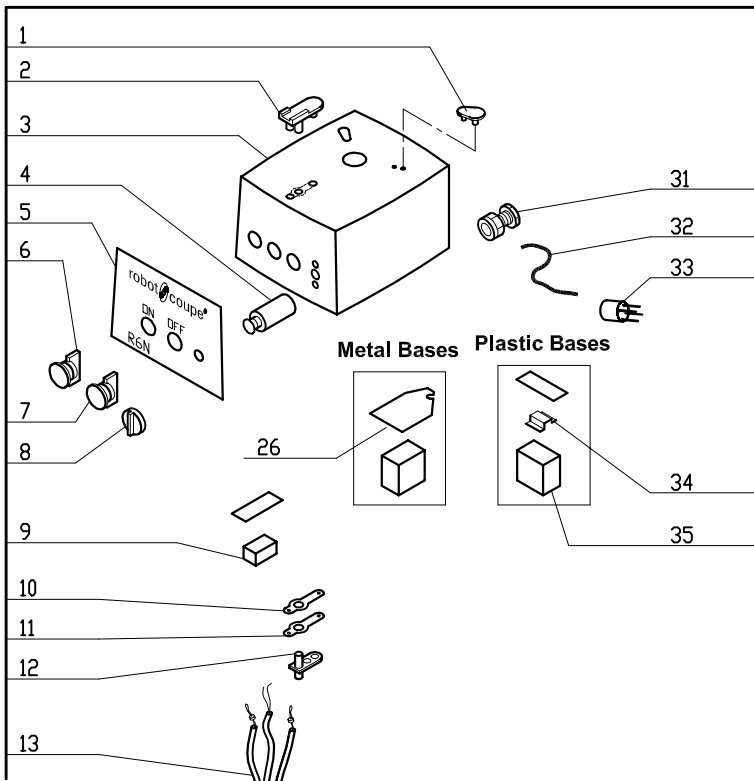

# R6B Series D

Series D, Serial Numbers 235xxxxx13  
 2- Speed, 208-240 Volt, 3 Phase, 60Hz., 1 HP.  
 Low Speed-850 RPM, 2.6 Amps  
 High Speed-1725 RPM, 2.8 Amps  
 Use **Series-D** Plates.

**Metal Bases**

**Plastic Bases**

\* RA604D old style motor is no longer available.  
 Order S193379, 29620, R611, 117770, and four BX658 screws.

## ACCESSORIES

INDEX	REF.	DESIGNATION	Pricelist in : USD
1	RA443	Pad,Rear	
2	RA441	Support/Pad,Front	
3	RA406	Motor Support	
4	RA415	Drum Switch	
5	407234	(D) Front Data Plate, R6N	
6	RA418	Green "On" Switch Assy	
7	RA419	Red "Stop" Switch Assy	
8	RA416	Switch Knob	
9	R1090	Control Relay, Run(DPST)	
10	RA441.1	Gasket	
11	RA441.2	Metal Plate	
12	RA442	Support,Magnetic Switch	
13	C420P	Mag Swtch w/Hse (2 prl)	
14	RA699	Motor Base Assy(R6N)	
15	RA467	Seal Assembly (Seal Support)	
16	RA455	Plate, Motor Mounting	
17	R604S	Seal, Motor	
18	R492A	Shaft Pin (new style)	
19	RA604D	No longer available	
20	S193379	(D) Motor R4N/R6N Low-Profile	
21	RA494	Baffle	
22	RA493	Base	
23	29620	(E) Plastic Base, Low Profile	
24	RA402	Foot	
25	BX658	Base Bolt W/Washer	
26	RA401	Plate, Relay Mounting	
27	R611	Motor Support Seal	
28	RA489	O Ring, Seal Support	
29	R662	Bearing, Motor Top	
30	R237	6203 Bearing R2 Top/Btm	
31	RA490	Strain Relief	
32	R403	Cord without Plug	
33	R4904	Plug 3 Phase	
34	117770	(D) Din Rail 2"L, R4/R6 'D'	
35	R413	Voltage Relay	
36	103903	(D) 10mm S.S. Spacer (R6N)	
37	RA645.2	Pin, Bowl	
38	RA424.3	Spring, Bowl Pin	
39	RA424.4	Nut For Bowl Pin	
40	RA451	Seal,Lid	
41	RA653	Blade Locking Nut	
42	RA657	Plastic Spacer(5mm)	
43	RA654	SS Spacer(15mm)	
44	RA654	SS Spacer(15mm)	
45	RA655	Top Blade (Straight)	
46	RA656	Top Blade(Serrated)	
47	RA617	Spacer,Blade	
48	RA658	Bottom Blade (Straight)	
49	RA659	Bottom Blade(Serrated)	
50	102071	(D) Blade Support	
51	RA420	Lid	
52	RA616	Blade Tool Assy.	
53	RA644	* Bowl Kit	
54	RA651	*Smooth Blade Assembly	
55	RA651A	*Serrated Blade Assy	
56	RA645	Bowl	
57	R199	* Robo-Cart	