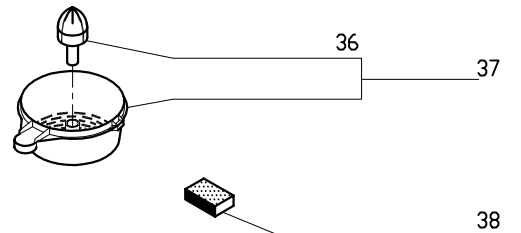

ACCESSORIES

INDEX	REF.	DESIGNATION	Pricelist in : USD
1	R118	Motor Support Seal	
2	CL316	Screw Cover	
3	R232A	Screw (Motor - MS)	
4	R276A	Louvre (mtl) W/Rivits	
5	R30206	Motor Support	
6	R30205	On/Off Switch Assy	
7	R30204	Data Plate	
8	R302058	Spacer, Circuit Board	
9	R3040UB	PC Board	
10	RA490	Strain Relief	
11	R240	Cord with Plug	
12	R30257	Motor Base Assy	
13	29357	(F) Magnetic Switch Assy, R302	
14	R30203	Shaft Ext.	
15	R30215	Sleeve, Motor	
16	R30216	Motor W/Sleeve	
17	R237	6203 Bearing R2 Top/Btm	
18	R3006UB	Motor (Century)	
19	R237	6203 Bearing R2 Top/Btm	
20	R222	Capacitor F/C Mtr (R2N)	
21	R278A	Baffle	
22	CL302	Base	
23	CL502	Foot	
24	CL318	Motor Base Screw	
25	R3031N	Bowl Lid (New Style)	
26	R30213	Cap, Blade	
27	R30210	* 'S' Blade (Smooth)	
28	R30213	Cap, Blade	
29	R30211	* 'S' Blade (Coarse Serrated)	
30	R30213	Cap, Blade	
31	R30212	* 'S' Blade (Fine Serrated)	
32	R30214	* Bowl Kit	
33	R3028SS	Bowl/Stainles Steel	
34	R3069U	Lckg Bush Set w/Screws	
35	R3071UA	Bowl Rod w/Press Fit Caps	
36	R30230.1	Juicer Cone	
37	R30230	* Juicer Kit	
38	R248	Honing Stone	