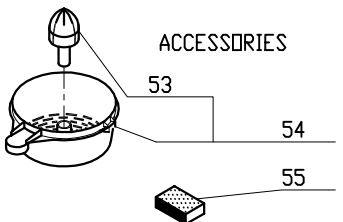

*R3006UB Serial Numbers 91/20000 and above (Magnetek Motor).

**Use conversion kit R3006K to replace open frame motor of R301U. Serial Numbers 91/00001 to number 91/20000:

1. CONVERSION KIT: R3006K
   1-R3006UB-Magnetek Motor
   1-R3004B
   3-R3025A
   2-R1716
   1-R222

***Part Number R3040U comes complete with magnetic switch. After serial number 91/30xxx use new PC board number R3040UA which includes magnetic switch number R3061A.

****After serial number 91/41450, also new bowl rod metal bushings R3071UA.