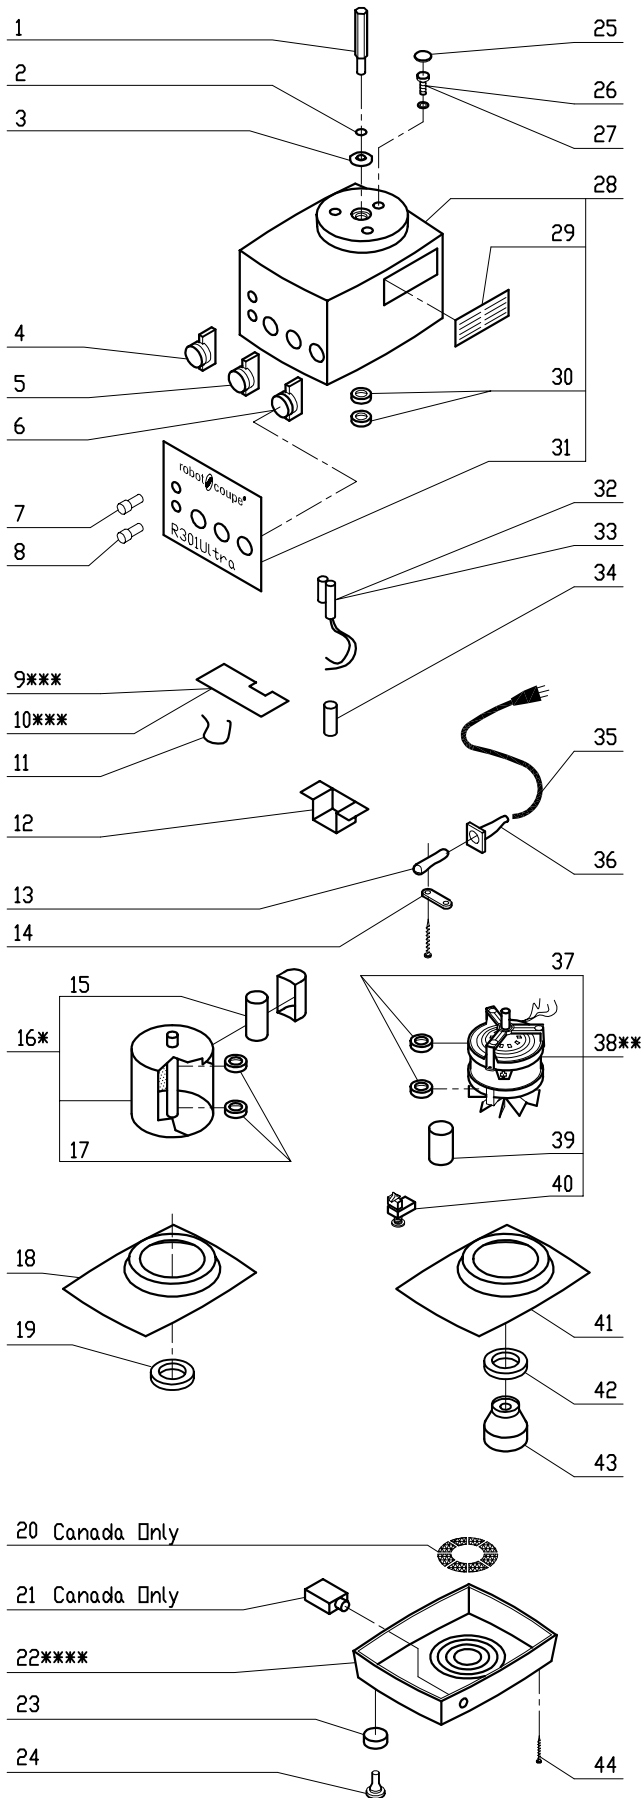

R301 Ultra B Old Style

Old Style Machines Serial Numbers 91/xxxx

1- Speed, 120 Volt, 1 Phase, 60Hz., 1/2 HP.

1725 RPM, 7.2 Amps

*R3006UB Serial Numbers 91/20000 and above (Magnetek Motor).

**Use conversion kit R3006K to replace open frame motor of R301U. Serial Numbers 91/00001 to number 91/20000:

- CONVERSION KIT: R3006K
 1-R3006UB-Magnetek Motor
 1-R3004B
 3-R3025A
 2-R1716
 1-R222

***Part Number R3040U comes complete with magnetic switch. After serial number 91/30xxx use new PC board number R3040UA which includes magnetic switch number R3061A.