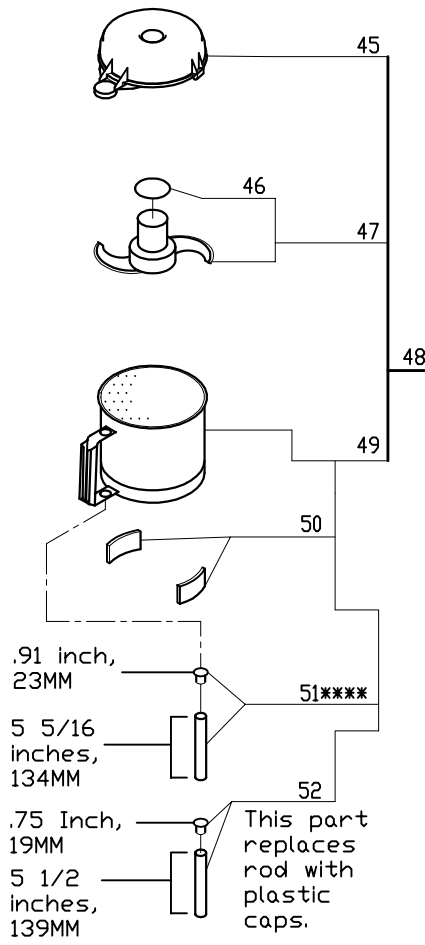

R301 Ultra B Old Style

Old Style Machines Serial Numbers 91/xxxx

1- Speed, 120 Volt, 1 Phase, 60Hz., 1/2 HP.

1725 RPM, 7.2 Amps