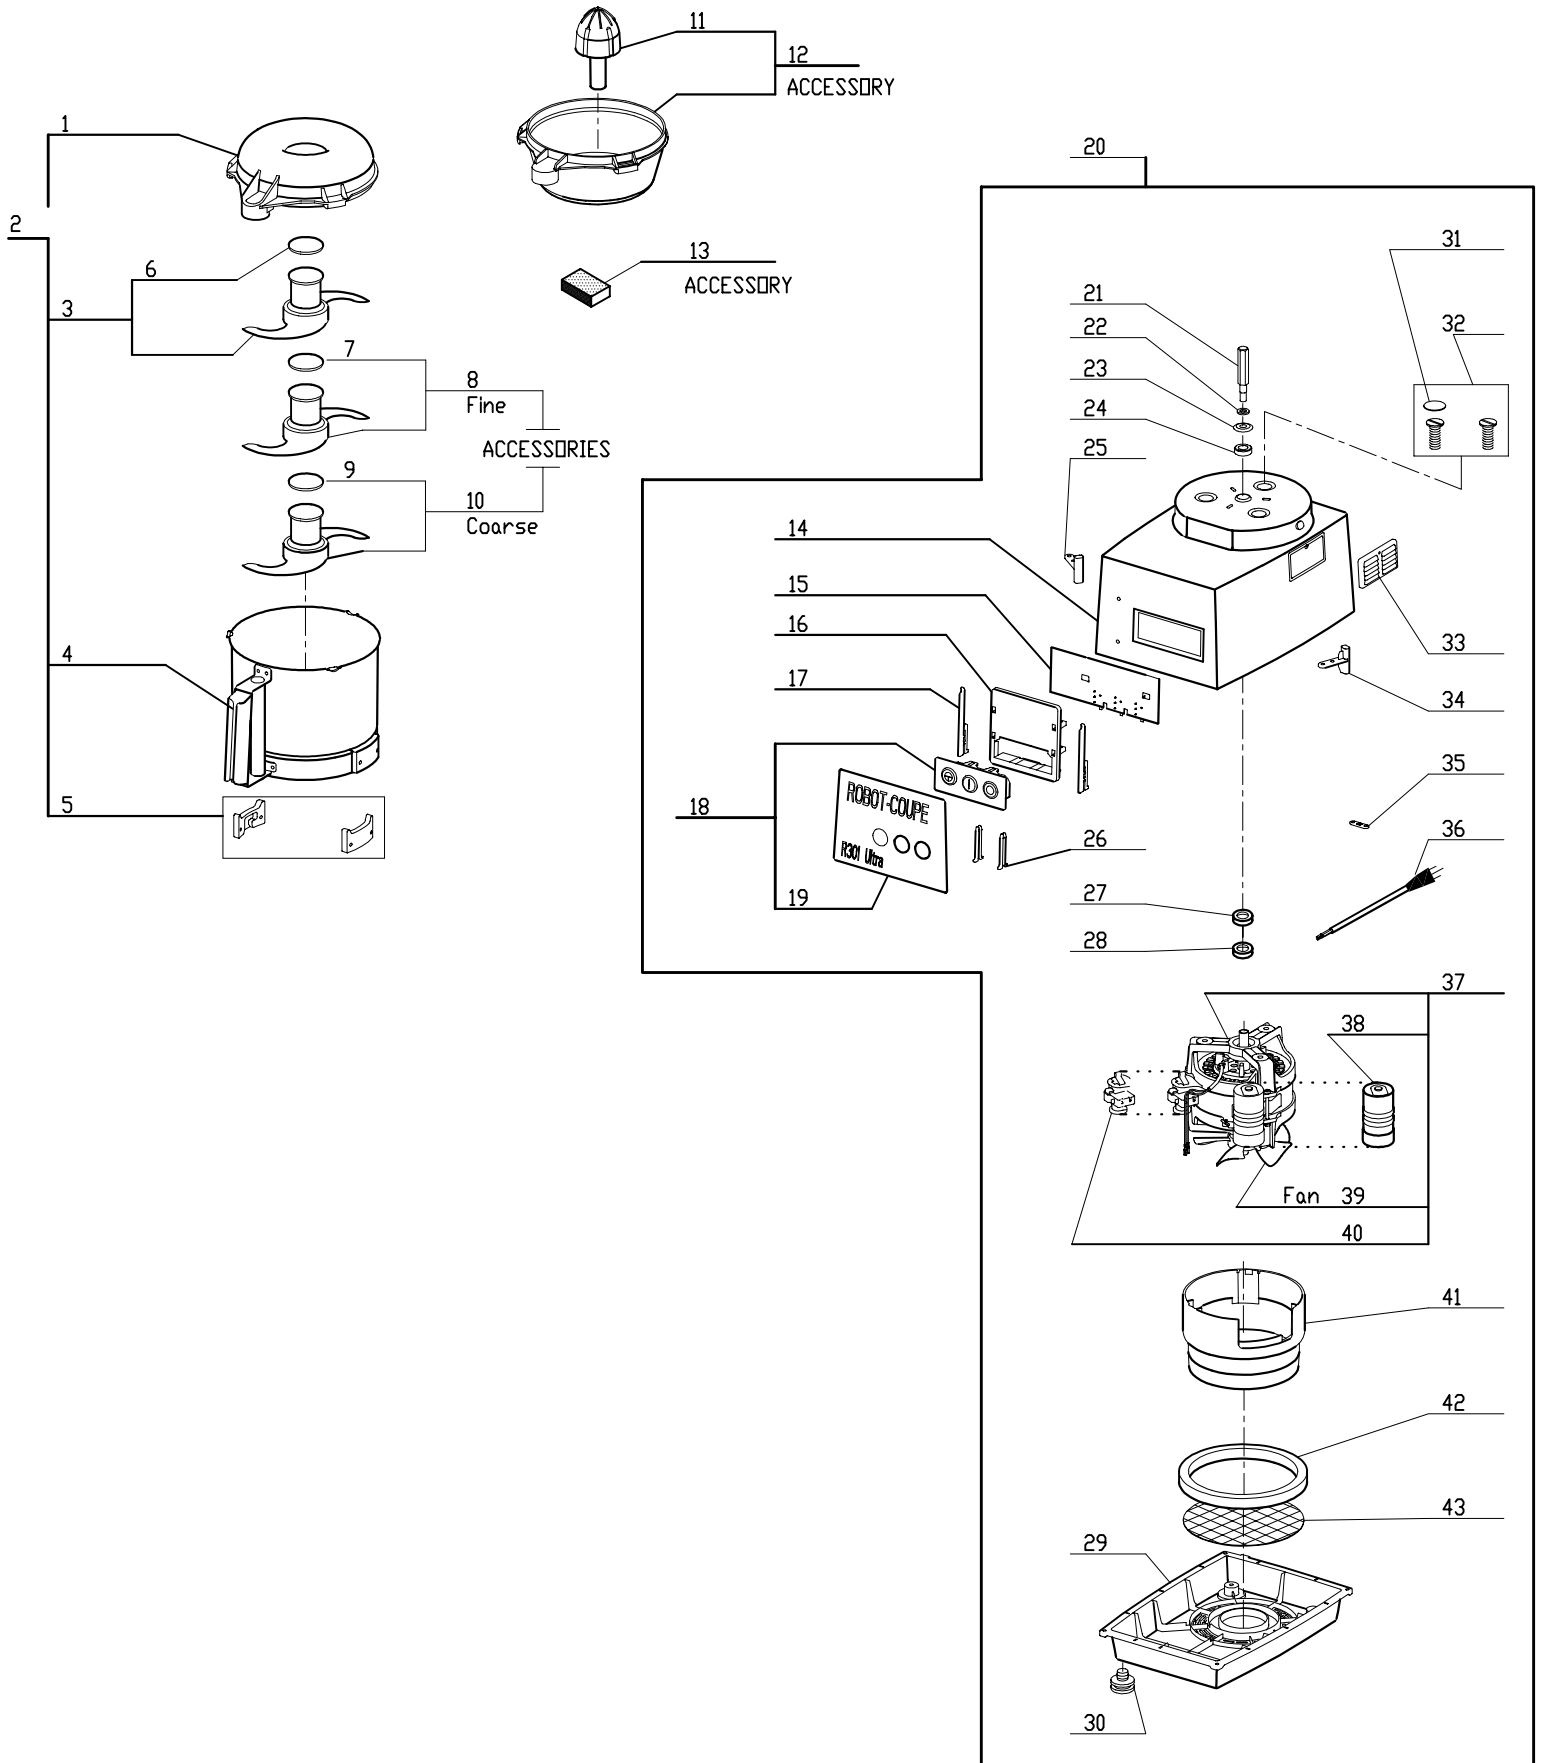

R301 Ultra B Series C

Series C Machines # 259xxxxx03

1- Speed, 120 Volt, 1 Phase, 60Hz., 1/2 HP.
1725 RPM, 9 Amps

INDEX	REF.	DESIGNATION	Pricelist in : USD
1	R3031N	Bowl Lid (New Style)	
2	R3032S	* Bowl Kit (S. Steel)	
3	R3029	* S Blade (Straight)	
4	R3028SS	Bowl/Stainles Steel	
5	R3069U	Lckg Bush Set w/Screws	
6	R3030	Cap Only, R301 S. Blade	
7	R3030	Cap Only, R301 S. Blade	
8	27135	* (C) Fine Serr. Blade R300,R301U "C"	
9	R3030	Cap Only, R301 S. Blade	
10	27065	* (C) Coarse Serr. Blade R300,R301U "C"	
11	R30230.1	Juicer Cone	
12	R30230	* Juicer Kit	
13	R248	Honing Stone	
14	39080	(C) Motor Support R301U Series C	
15	103682	(C) Control Board R301U Series C	
16	102911	(C) PC Board Supp. R300,R301U Series "C"	
17	117703	(K)Control Board Retaining Pin	
18	29934	(C) Switch Panel Assy R301U Series C	
19	407572	(C) Data Plate R301U "C"	
20	22280	(C) Motor Base Assy R301U Series C	
21	R3064U	Shaft Extension, Motor	
22	100096	(C) Spacer R300,R301U Series C	
23	R3065U	Deflector Washer SS	
24	R3072U	Spacer	
25	29441	(C) Reed Switch, R300,R301U Series "C"	
26	102913	(C) Button Block Retainer R300,R301U "C"	
27	R1716	Motor Support Seal	
28	R1716	Motor Support Seal	
29	29984	(C) Base R301U Series C	
30	R3001	Foot, Black	
31	R3026U	Screw Cover	
32	29083	(C) Motor Support Screw Set R301U Srs C	
33	R3022	Grill	
34	29441	(C) Reed Switch, R300,R301U Series "C"	
35	R233	Strain Relief	
36	503477	(C) Power Cord R300,R301U Series C	
37	303124	(C) Motor R301U Series C	
38	R3012U	Capacitor/180MF 120/160	
39	R110.1	Fan Blade Only(R100,CL30,CL50,R300#B)	
40	R3009U	Relay MTRPH - 16/39	
41	117903	(C) Cooling Duct R301U Series C	
42	R106	Bottom Cushion Bushing	
43	103761	(C) Screen R300,R301U Series C	