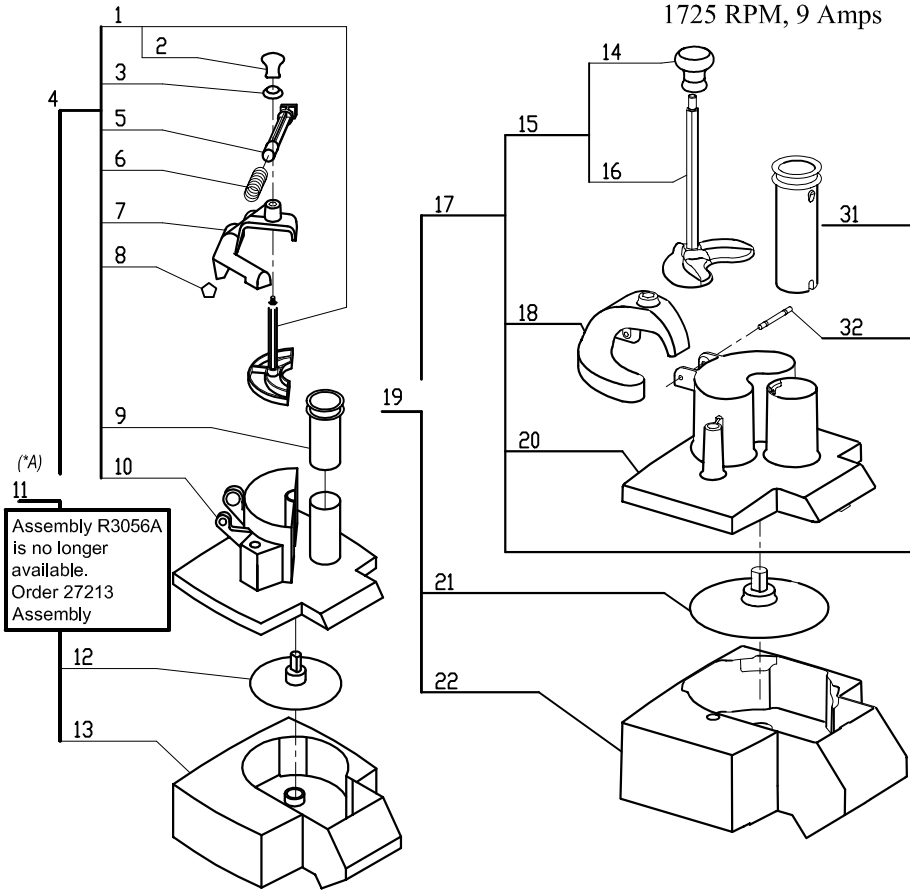

R300 C Series B

Series B Machines-Serial Numbers FP002243 and up.

Also Ser. Numbers 106/xxxx

1-Speed, 120 Volt, 1 Phase, 60Hz., 1/2 HP.

1725 RPM, 9 Amps

(*A) No Longer Available.

(*B) Part number R3040B
comes complete with
magnetic switch.