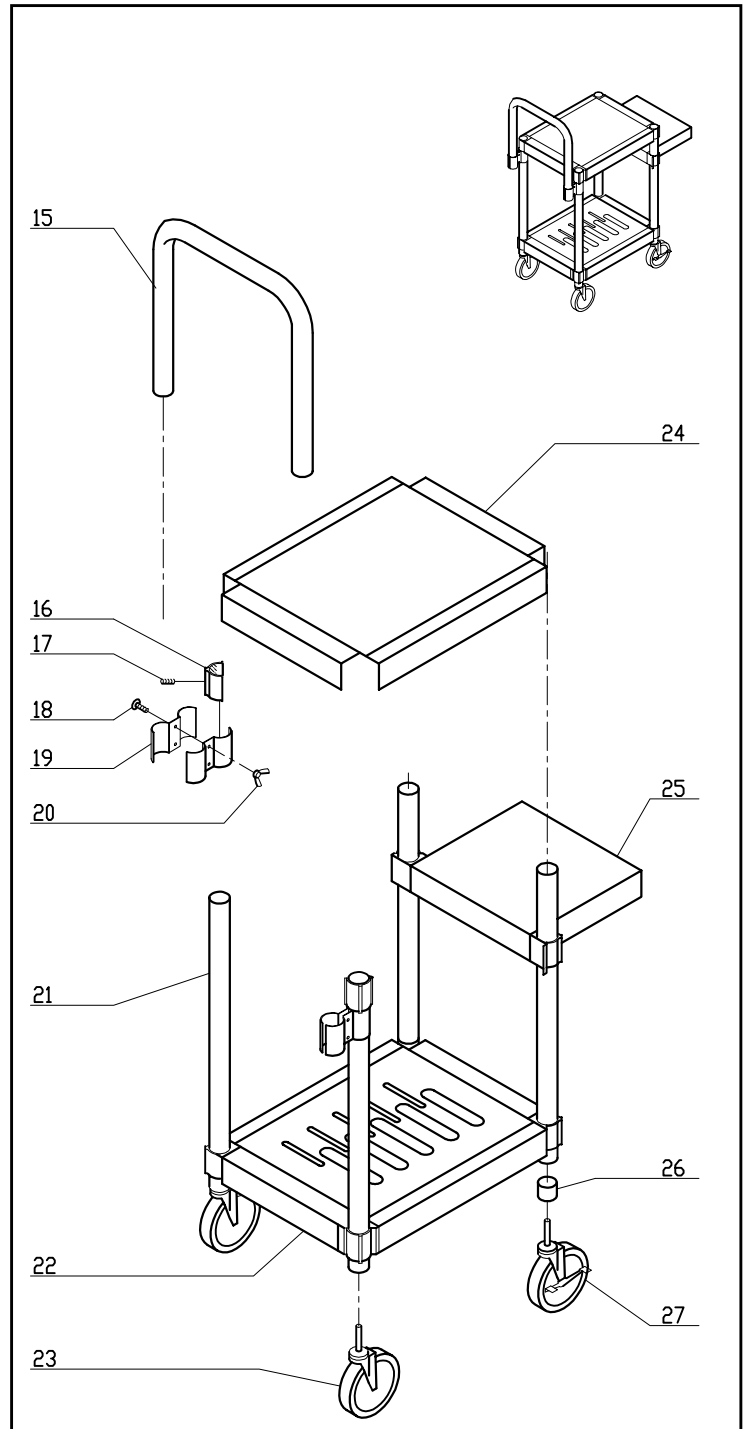

This version produced before January 1, 2004

This version produced after January 1, 2004

| INDEX | REF. | DESIGNATION | Pricelist in : USD |
|-------|-----------|------------------------------|--------------------|
| 1 | R199.05 | 18" Handle Assy | |
| 2 | R199.06 | Lock Bushing | |
| 3 | R199.07 | 1/4" Allen Screw | |
| 4 | R199.12 | 1/4" x 1" Carriage Bolt | |
| 5 | R199.11 | Handrail Clamp | |
| 6 | R199.13 | 1/4" Wing Nut | |
| 7 | R199.02 | 18" x 22" S.S. Shelf w/Slots | |
| 8 | R199.03 | 24" Posts | |
| 9 | R199.02 | 18" x 22" S.S. Shelf w/Slots | |
| 10 | R199.10 | 2 Qty Swivel Casters | |
| 11 | R199.01 | 18"x 22" S.S. Insert Shelf | |
| 12 | R199.04 | 18" x 22" Cantilever Shelf | |
| 13 | R199.08 | Caster Base | |
| 14 | R199.09 | 2 Qty Swivel Locking Casters | |
| 15 | R199.05 | 18" Handle Assy | |
| 16 | R199.06 | Lock Bushing | |
| 17 | R199.07 | 1/4" Allen Screw | |
| 18 | R199.12 | 1/4" x 1" Carriage Bolt | |
| 19 | R199.11 | Handrail Clamp | |
| 20 | R199.13 | 1/4" Wing Nut | |
| 21 | R199.03 | 24" Posts | |
| 22 | Number NA | Description NA | |
| 23 | R199.10 | 2 Qty Swivel Casters | |
| 24 | R199.01 | 18"x 22" S.S. Insert Shelf | |
| 25 | R199.04 | 18" x 22" Cantilever Shelf | |
| 26 | R199.08 | Caster Base | |
| 27 | R199.09 | 2 Qty Swivel Locking Casters | |