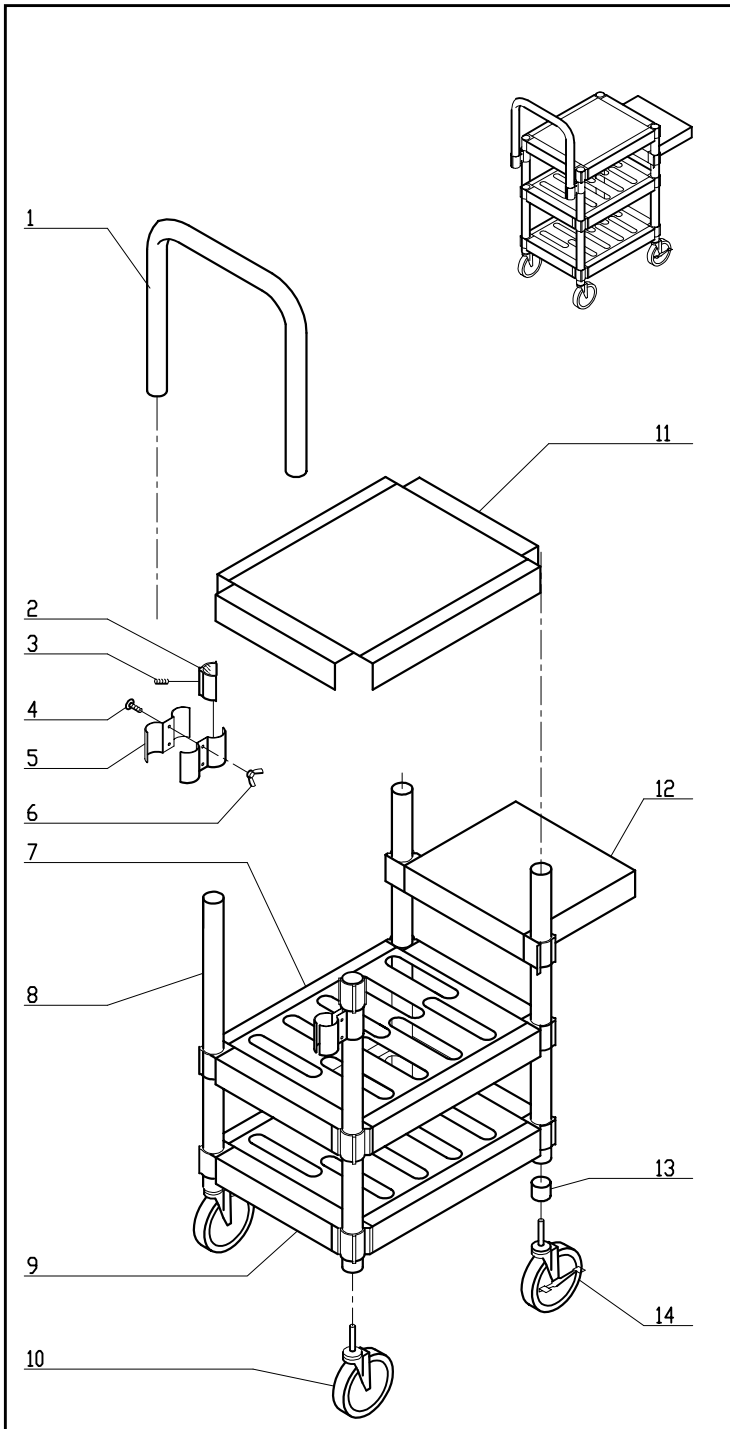

This version produced before January 1, 2004

This version produced after January 1, 2004

| INDEX | REF. | DESIGNATION | Pricelist in : USD |
|-------|-----------|------------------------------|--------------------|
| 1 | R199.05 | 18" Handle Assy | |
| 2 | R199.06 | Lock Bushing | |
| 3 | R199.07 | 1/4" Allen Screw | |
| 4 | R199.12 | 1/4" x 1" Carriage Bolt | |
| 5 | R199.11 | Handrail Clamp | |
| 6 | R199.13 | 1/4" Wing Nut | |
| 7 | R199.02 | 18" x 22" S.S. Shelf w/Slots | |
| 8 | R199.03 | 24" Posts | |
| 9 | R199.02 | 18" x 22" S.S. Shelf w/Slots | |
| 10 | R199.10 | 2 Qty Swivel Casters | |
| 11 | R199.01 | 18"x 22" S.S. Insert Shelf | |
| 12 | R199.04 | 18" x 22" Cantilever Shelf | |
| 13 | R199.08 | Caster Base | |
| 14 | R199.09 | 2 Qty Swivel Locking Casters | |
| 15 | R199.05 | 18" Handle Assy | |
| 16 | R199.06 | Lock Bushing | |
| 17 | R199.07 | 1/4" Allen Screw | |
| 18 | R199.12 | 1/4" x 1" Carriage Bolt | |
| 19 | R199.11 | Handrail Clamp | |
| 20 | R199.13 | 1/4" Wing Nut | |
| 21 | R199.03 | 24" Posts | |
| 22 | Number NA | Description NA | |
| 23 | R199.10 | 2 Qty Swivel Casters | |
| 24 | R199.01 | 18"x 22" S.S. Insert Shelf | |
| 25 | R199.04 | 18" x 22" Cantilever Shelf | |
| 26 | R199.08 | Caster Base | |
| 27 | R199.09 | 2 Qty Swivel Locking Casters | |