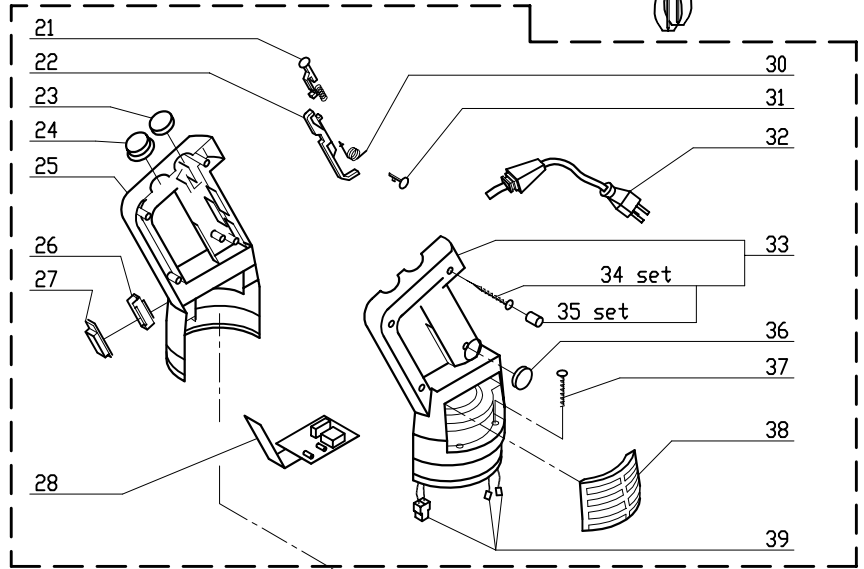

MP450FW

Variable Speed, 120 Volt, 1 Phase, 60Hz.,
150-1,500 RPM, 670 Watts, 5.6 Amp

*Indicates parts of the METAL gear box.

If replacing internal parts within dashed lines, order a set of replacement screw caps, part # MP29544.