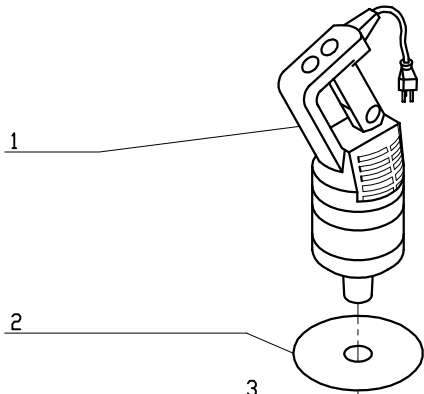

MP450FW

Variable Speed, 120 Volt, 1 Phase, 60Hz.,
150-1,500 RPM, 670 Watts, 5.6 Amp

*Indicates parts of the METAL gear box.

If replacing internal parts within dashed lines, order a set of replacement screw caps, part # MP29544.