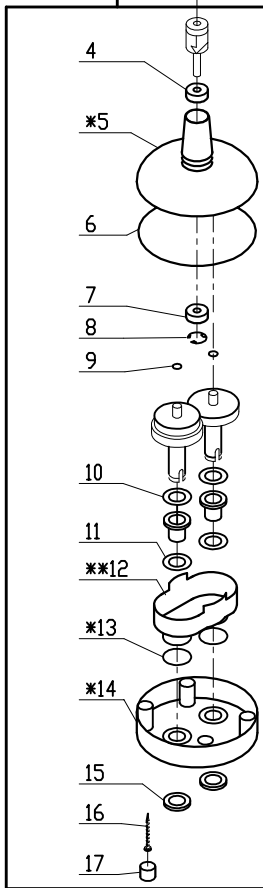

MP450FW

Variable Speed, 120 Volt, 1 Phase, 60Hz.,
150-1,500 RPM, 670 Watts, 5.6 Amp

*Indicates parts of the METAL gear box.

If replacing internal parts within dashed lines, order a set of replacement screw caps, part # MP29544.