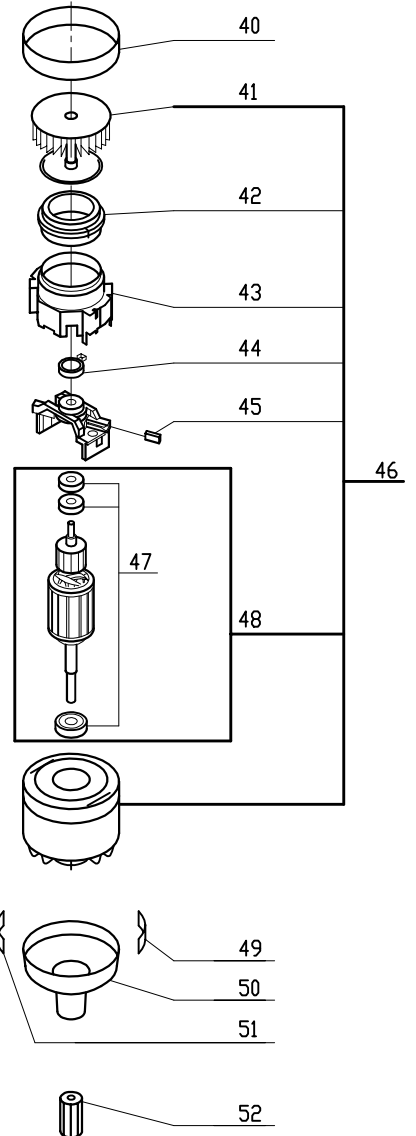

MP450FW

Variable Speed, 120 Volt, 1 Phase, 60Hz.,
150-1,500 RPM, 670 Watts, 5.6 Amp

*Indicates parts of the METAL gear box.

If replacing internal parts within dashed lines, order a set of replacement screw caps, part # MP29544.

**NLA (No Longer Available)

Parts are no longer available for the plastic gear box. You must order the metal gear box assembly #MP103957.