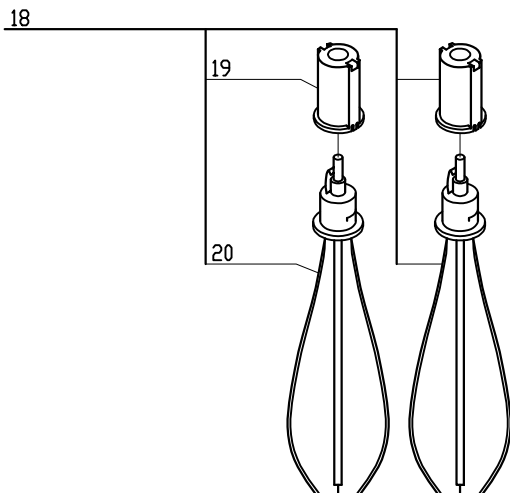

MP450FW

Variable Speed, 120 Volt, 1 Phase, 60Hz.,
150-1,500 RPM, 670 Watts, 5.6 Amp

*Indicates parts of the METAL gear box.

If replacing internal parts within dashed lines, order a set of replacement screw caps, part # MP29544.