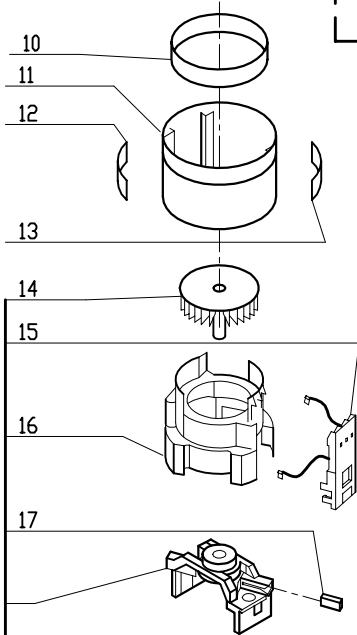

Variable Speed, 120 Volt, 1 Phase, 60Hz.,  
Up to 6500 RPM, 420 Watts, 3.5 Amp

All parts within dashed lines are shipped with replacement screw caps.

ACCESSORY

INDEX	REF.	DESIGNATION	Pricelist in : USD
1	CMP29946	Security Knob - Spring Assy	
2	CMP29947	Command Arm-Cap Screw Assy	
3	CMP29940	Cap Knob - Cap Screw Assy	
4	CMP29941	Variable Switch - Cap Screw Assy	
5	CMP29939	Right Handle	
6	CMP29943	Seal Ring - Cap Screw Assy	
7	CMP29944	Cap Arm - Cap Screw Assy	
8	CMP29752	(BA) Circuit Board	
9	CMP29945	Connector - Cap Screw Assy	
10	CMP103238	Description Not available	
11	CMP103812	Motor Ferrule	
12	MP406301	Caution Label	
13	MP406300	Caution Label	
14	CMP103183	Ventilator	
15	CMP29750	Description Not available	
16	CMP103125	Ventilator Pipe	
17	CMP504106	Brush	
18	CMP29770	Description Not available	
19	CMP29679	Motor Bearing Assy	
20	CMP29760	Rotor For Motor	
21	CMP203125	Seal	
22	MP102816	Driving Hub	
23	CMP29948	Adjusting Spring - Cap Screw Assy	
24	CMP29949	Lock Knob Assy - Spring	
25	CMP29758	Power Cord-Cap Screw Assy	
26	CMP29950	Left Handle	
27	CMP29951	Screw-Cap Assy	
28	CMP29952	Cap Assy	
29	CMP29940	Cap Knob - Cap Screw Assy	
30	MP203127	Description Not available	
31	CMP103811	Vent Cover	
32	CMP29954	Motor/Handle Ground Wiring	
33	CMP103925	Mixipot	
34	MP29540	Tool Assy	
35	CMP103171	Rack	
36	CMP103138	Driving Shaft	
37	MP102832	Driving Cage	
38	MP102963	Top Bearing/Shaft	
39	MP203118	Elastic Ring	
40	MP507075	Seal	
41	MP507005	Bearing	
42	MP203080	Pin - Retainer Shaft	
43	CMP203128	(BA) " E " Ring	
44	CMP203128	(BA) " E " Ring	
45	MP507005	Bearing	
46	CMP200315	9x13 Screw	
47	CMP507076	Motor/Casing Ground Wire	
48	CMP103232	Description Not available	
49	CMP103231	Description Not available	
50	CMP29687	Description Not available	
51	CMP206162	Nut	
52	CMP103464	Protection Ring Screw	
53	CMP103240	Sanitation Protection Ring	
54	CMP201740	4x16 Screw	
55	CMP103239	CMP Mixer Protection	
56	CMP507004	Description Not available	
57	MP102410	Lower Coupling	
58	MP102417	Seal, Shaft Enclosure	
59	MP102422	Upper Coupling	
60	CMP29678	* Bell Cover Assy	
61	CMP29677	Bell Cover Assy- Ring	
62	CMP29676	Blade Assy	
63	MP507000	Seal	