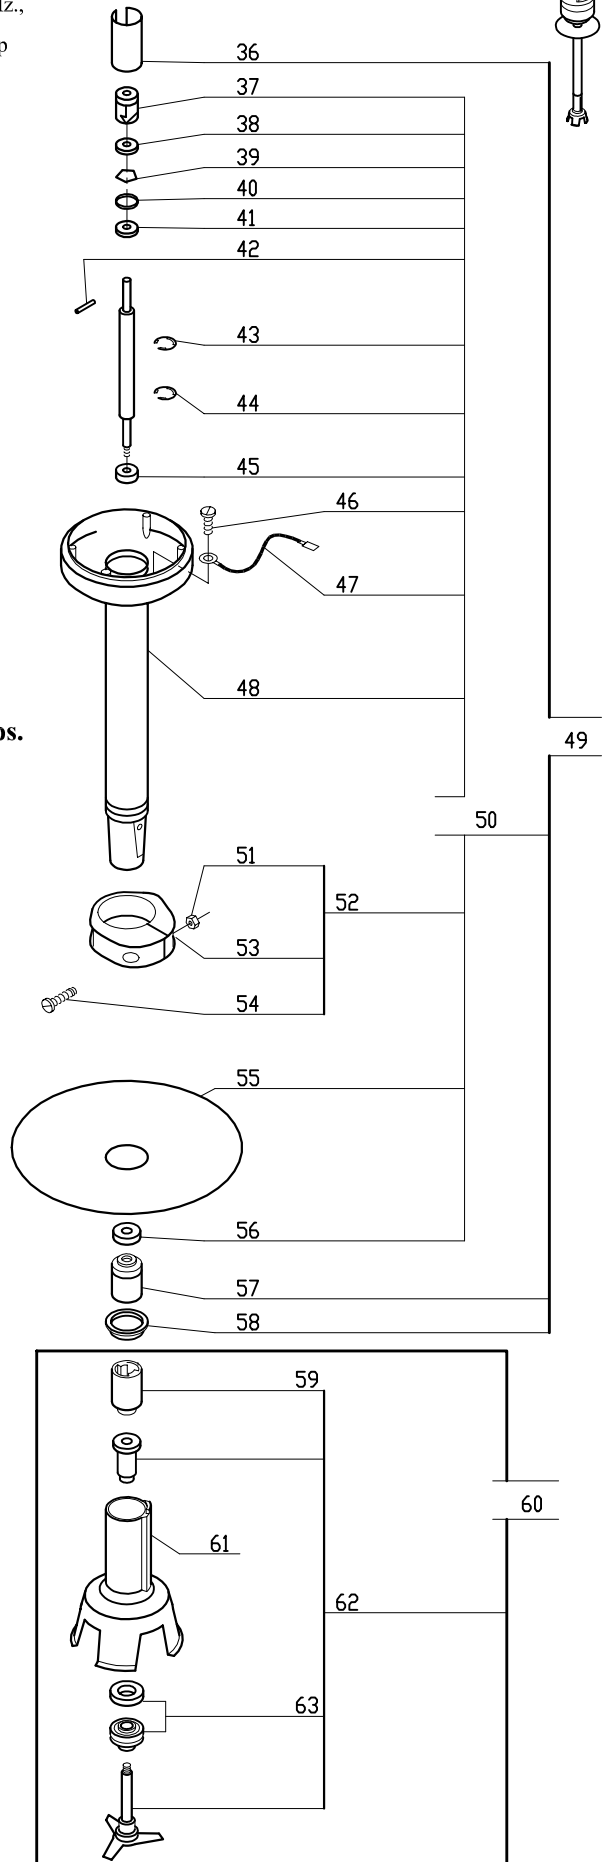

Variable Speed, 120 Volt, 1 Phase, 60Hz.,  
Up to 6500 RPM, 420 Watts, 3.5 Amp

All parts within dashed lines are shipped with replacement screw caps.

ACCESSORY

INDEX	REF.	DESIGNATION	Pricelist in : USD
1	CMP29946	Security Knob - Spring Assy	
2	CMP29947	Command Arm-Cap Screw Assy	
3	CMP29940	Cap Knob - Cap Screw Assy	
4	CMP29941	Variable Switch - Cap Screw Assy	
5	CMP29939	Right Handle	
6	CMP29943	Seal Ring - Cap Screw Assy	
7	CMP29944	Cap Arm - Cap Screw Assy	
8	CMP29752	(BA) Circuit Board	
9	CMP29945	Connector - Cap Screw Assy	
10	CMP103238	Description Not available	
11	CMP103812	Motor Ferrule	
12	MP406301	Caution Label	
13	MP406300	Caution Label	
14	CMP103183	Ventilator	
15	CMP29750	Description Not available	
16	CMP103125	Ventilator Pipe	
17	CMP504106	Brush	
18	CMP29770	Description Not available	
19	CMP29679	Motor Bearing Assy	
20	CMP29760	Rotor For Motor	
21	CMP203125	Seal	
22	MP102816	Driving Hub	
23	CMP29948	Adjusting Spring - Cap Screw Assy	
24	CMP29949	Lock Knob Assy - Spring	
25	CMP29758	Power Cord-Cap Screw Assy	
26	CMP29950	Left Handle	
27	CMP29951	Screw-Cap Assy	
28	CMP29952	Cap Assy	
29	CMP29940	Cap Knob - Cap Screw Assy	
30	MP203127	Description Not available	
31	CMP103811	Vent Cover	
32	CMP29954	Motor/Handle Ground Wiring	
33	CMP103925	Mixipot	
34	MP29540	Tool Assy	
35	CMP103171	Rack	
36	CMP103138	Driving Shaft	
37	MP102832	Driving Cage	
38	MP102963	Top Bearing/Shaft	
39	MP203118	Elastic Ring	
40	MP507075	Seal	
41	MP507005	Bearing	
42	MP203080	Pin - Retainer Shaft	
43	CMP203128	(BA) " E " Ring	
44	CMP203128	(BA) " E " Ring	
45	MP507005	Bearing	
46	CMP200315	9x13 Screw	
47	CMP507076	Motor/Casing Ground Wire	
48	CMP103232	Description Not available	
49	CMP103231	Description Not available	
50	CMP29687	Description Not available	
51	CMP206162	Nut	
52	CMP103464	Protection Ring Screw	
53	CMP103240	Sanitation Protection Ring	
54	CMP201740	4x16 Screw	
55	CMP103239	CMP Mixer Protection	
56	CMP507004	Description Not available	
57	MP102410	Lower Coupling	
58	MP102417	Seal, Shaft Enclosure	
59	MP102422	Upper Coupling	
60	CMP29678	* Bell Cover Assy	
61	CMP29677	Bell Cover Assy- Ring	
62	CMP29676	Blade Assy	
63	MP507000	Seal	