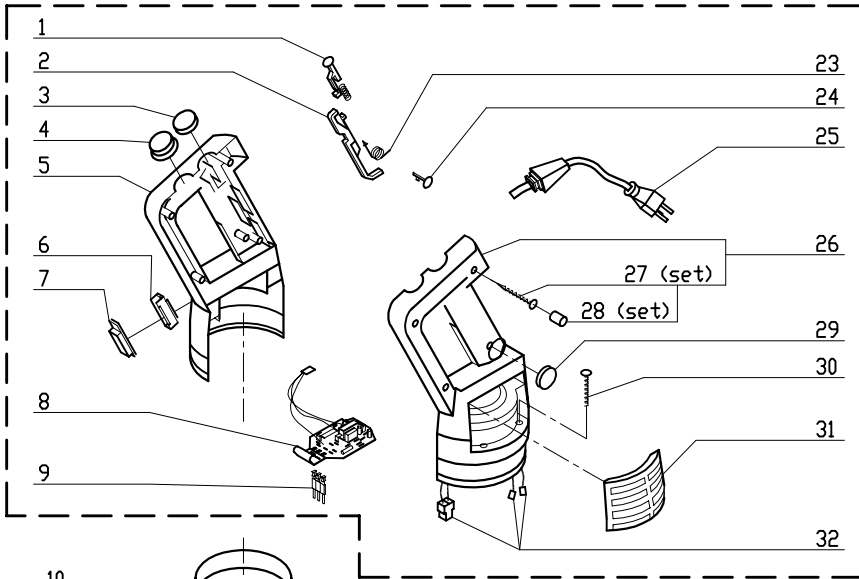

Variable Speed, 120 Volt, 1 Phase, 60Hz.,  
Up to 6500 RPM, 420 Watts, 3.5 Amp

All parts within dashed lines are shipped with replacement screw caps.

ACCESSORY

INDEX	REF.	DESIGNATION	Pricelist in : USD
1	CMP29946	Security Knob - Spring Assy	
2	CMP29947	Command Arm-Cap Screw Assy	
3	CMP29940	Cap Knob - Cap Screw Assy	
4	CMP29941	Variable Switch - Cap Screw Assy	
5	CMP29939	Right Handle	
6	CMP29943	Seal Ring - Cap Screw Assy	
7	CMP29944	Cap Arm - Cap Screw Assy	
8	CMP29752	(BA) Circuit Board	
9	CMP29945	Connector - Cap Screw Assy	
10	CMP103238	Description Not available	
11	CMP103812	Motor Ferrule	
12	MP406301	Caution Label	
13	MP406300	Caution Label	
14	CMP103183	Ventilator	
15	CMP29750	Description Not available	
16	CMP103125	Ventilator Pipe	
17	CMP504106	Brush	
18	CMP29770	Description Not available	
19	CMP29679	Motor Bearing Assy	
20	CMP29760	Rotor For Motor	
21	CMP203125	Seal	
22	MP102816	Driving Hub	
23	CMP29948	Adjusting Spring - Cap Screw Assy	
24	CMP29949	Lock Knob Assy - Spring	
25	CMP29758	Power Cord-Cap Screw Assy	
26	CMP29950	Left Handle	
27	CMP29951	Screw-Cap Assy	
28	CMP29952	Cap Assy	
29	CMP29940	Cap Knob - Cap Screw Assy	
30	MP203127	Description Not available	
31	CMP103811	Vent Cover	
32	CMP29954	Motor/Handle Ground Wiring	
33	CMP103925	Mixipot	
34	MP29540	Tool Assy	
35	CMP103171	Rack	
36	CMP103138	Driving Shaft	
37	MP102832	Driving Cage	
38	MP102963	Top Bearing/Shaft	
39	MP203118	Elastic Ring	
40	MP507075	Seal	
41	MP507005	Bearing	
42	MP203080	Pin - Retainer Shaft	
43	CMP203128	(BA) " E " Ring	
44	CMP203128	(BA) " E " Ring	
45	MP507005	Bearing	
46	CMP200315	9x13 Screw	
47	CMP507076	Motor/Casing Ground Wire	
48	CMP103232	Description Not available	
49	CMP103231	Description Not available	
50	CMP29687	Description Not available	
51	CMP206162	Nut	
52	CMP103464	Protection Ring Screw	
53	CMP103240	Sanitation Protection Ring	
54	CMP201740	4x16 Screw	
55	CMP103239	CMP Mixer Protection	
56	CMP507004	Description Not available	
57	MP102410	Lower Coupling	
58	MP102417	Seal, Shaft Enclosure	
59	MP102422	Upper Coupling	
60	CMP29678	* Bell Cover Assy	
61	CMP29677	Bell Cover Assy- Ring	
62	CMP29676	Blade Assy	
63	MP507000	Seal	