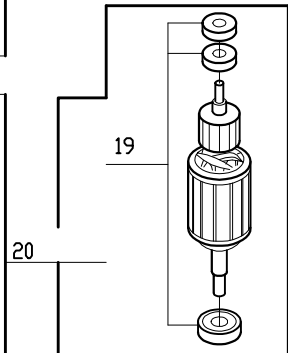

Variable Speed, 120 Volt, 1 Phase, 60Hz.,  
Up to 6500 RPM, 420 Watts, 3.5 Amp

All parts within dashed lines are shipped with replacement screw caps.

ACCESSORY

INDEX	REF.	DESIGNATION	Pricelist in : USD
1	CMP29946	Security Knob - Spring Assy	
2	CMP29947	Command Arm-Cap Screw Assy	
3	CMP29940	Cap Knob - Cap Screw Assy	
4	CMP29941	Variable Switch - Cap Screw Assy	
5	CMP29939	Right Handle	
6	CMP29943	Seal Ring - Cap Screw Assy	
7	CMP29944	Cap Arm - Cap Screw Assy	
8	CMP29752	(BA) Circuit Board	
9	CMP29945	Connector - Cap Screw Assy	
10	CMP103238	Description Not available	
11	CMP103812	Motor Ferrule	
12	MP406301	Caution Label	
13	MP406300	Caution Label	
14	CMP103183	Ventilator	
15	CMP29750	Description Not available	
16	CMP103125	Ventilator Pipe	
17	CMP504106	Brush	
18	CMP29770	Description Not available	
19	CMP29679	Motor Bearing Assy	
20	CMP29760	Rotor For Motor	
21	CMP203125	Seal	
22	MP102816	Driving Hub	
23	CMP29948	Adjusting Spring - Cap Screw Assy	
24	CMP29949	Lock Knob Assy - Spring	
25	CMP29758	Power Cord-Cap Screw Assy	
26	CMP29950	Left Handle	
27	CMP29951	Screw-Cap Assy	
28	CMP29952	Cap Assy	
29	CMP29940	Cap Knob - Cap Screw Assy	
30	MP203127	Description Not available	
31	CMP103811	Vent Cover	
32	CMP29954	Motor/Handle Ground Wiring	
33	CMP103925	Mixipot	
34	MP29540	Tool Assy	
35	CMP103171	Rack	
36	CMP103138	Driving Shaft	
37	MP102832	Driving Cage	
38	MP102963	Top Bearing/Shaft	
39	MP203118	Elastic Ring	
40	MP507075	Seal	
41	MP507005	Bearing	
42	MP203080	Pin - Retainer Shaft	
43	CMP203128	(BA) " E " Ring	
44	CMP203128	(BA) " E " Ring	
45	MP507005	Bearing	
46	CMP200315	9x13 Screw	
47	CMP507076	Motor/Casing Ground Wire	
48	CMP103232	Description Not available	
49	CMP103231	Description Not available	
50	CMP29687	Description Not available	
51	CMP206162	Nut	
52	CMP103464	Protection Ring Screw	
53	CMP103240	Sanitation Protection Ring	
54	CMP201740	4x16 Screw	
55	CMP103239	CMP Mixer Protection	
56	CMP507004	Description Not available	
57	MP102410	Lower Coupling	
58	MP102417	Seal, Shaft Enclosure	
59	MP102422	Upper Coupling	
60	CMP29678	* Bell Cover Assy	
61	CMP29677	Bell Cover Assy- Ring	
62	CMP29676	Blade Assy	
63	MP507000	Seal	