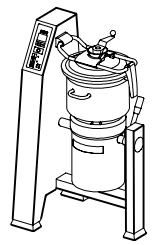

Blixer® 60

2 Speed, 208-240 Volt, 3 Phase, 60Hz.,
 Low Speed-1725 RPM, 32.5 Amps, 11.5 HP.
 High Speed- 3450 RPM, 45 Amps, 16 HP.

INDEX	REF.	DESIGNATION	Pricelist in : USD
1	507201	(HA) Transformer, R60T	
2	507176	(HA) High Spd. Contactor, RR60T	
3	507175	(HA) Contactor, R60T	
4	507175	(HA) Contactor, R60T	
5	117996	(HA) Power Circuit Board, R60T	
6	R1052	Fuse (2A 5X20)	
7	507177	(HA) Low Speed Thermal Relay, R60T	
8	507178	(HA) High Spd Thermal Relay, R60T	
9	504253	(GA) Secondary Fuse	
10	507206	(HA) Secondary Fuse, R60T	
11	117980	(GA) Connection Card	
12	119218	(GA) Timer Circuit Board	
13	119217	(GA) Control Circuit Board	
14	59152	(HA) Control Panel Assy, BX60T	
15	117982	(GA) Flat Link Cable	
16	117996	(HA) Power Circuit Board, R60T	
17	117940	(FA) Casing Access Door, R45T\R60T	
18	118257	(FA) Casing Access Door Seal, R45T\R60T	
19	59204	(GA) Rear Caster Assy	
20	59210	(GA) Slanted Caster Assy	
21	118127	(GA) Safety Wiring	
22	59152	(HA) Control Panel Assy, BX60T	
23	118147	(GA) Back Thrust Washer	
24	59162	(HA) Back Tilting Pivot Assy, R60T	
25	119214	(GA) Tilting Pivot Staple	
26	118146	(GA) Back Tilting Pivot Spacer	
27	117959	(GA) Tilting Thrust	
28	MP29671	Micro Switch - Cap Screw Assy (MP600)	
29	117939	(FA) Casing, R45T	
30	118186	(GA) Casing Foot	
31	59167	(DA) Power Cord Protector	
32	503265	Description NA	
33	118255	(GA) Hinge Flat Seal	
34	501424	(GA) Sealing Ring 20x30	
35	118126	(GA) Bushing	
36	59128	(GA) Hinge Assy	
37	118253	(GA) Arm Cam	
38	118126	(GA) Bushing	
39	501424	(GA) Sealing Ring 20x30	
40	118101	(GA) Lid Support	
41	59130	(GA) Lid Support Assy	
42	118132	(GA) Arm Reed Switch	
43	59131	(GA) Arm Clip Assy	
44	59168	(FA) Shaft Seal Ring Assy	
45	118153	(DA) Bowl Seal, R30,R45	
46	507054	(FA) Motor Shaft Seal 40x52x7 (R45T)	
47	59143	(FA) Sealing Socket Assy, R45T	
48	507050	(DA) O-Ring, R30, R45	
49	118151	(GA) Upper Motor Cover, R23T\R30T	
50	118157	(GA) Motor Support Reed Switch	
51	59198	(FA) Motor Support Assy, R45T	
52	118298	(HA) Bottom Motor Cover, R60T	
53	118148	(GA) Back Bearing Bushing	
54	118150	(GA) Sleeve Bushing	
55	118168	(HA) Sleeve 132mm, R60T	
56	118150	(GA) Sleeve Bushing	
57	118254	(GA) Switch Support	
58	501258	(GA) Safety Switch	
59	59209	(GA) Straight Caster	
60	59127	(GA) Safety Switch Assy	
61	119210	(HA) Right Lid Tube, R60T	
62	119211	(HA) Left Lid Tube, R60T	
63	119212	(GA) Lid Hook	