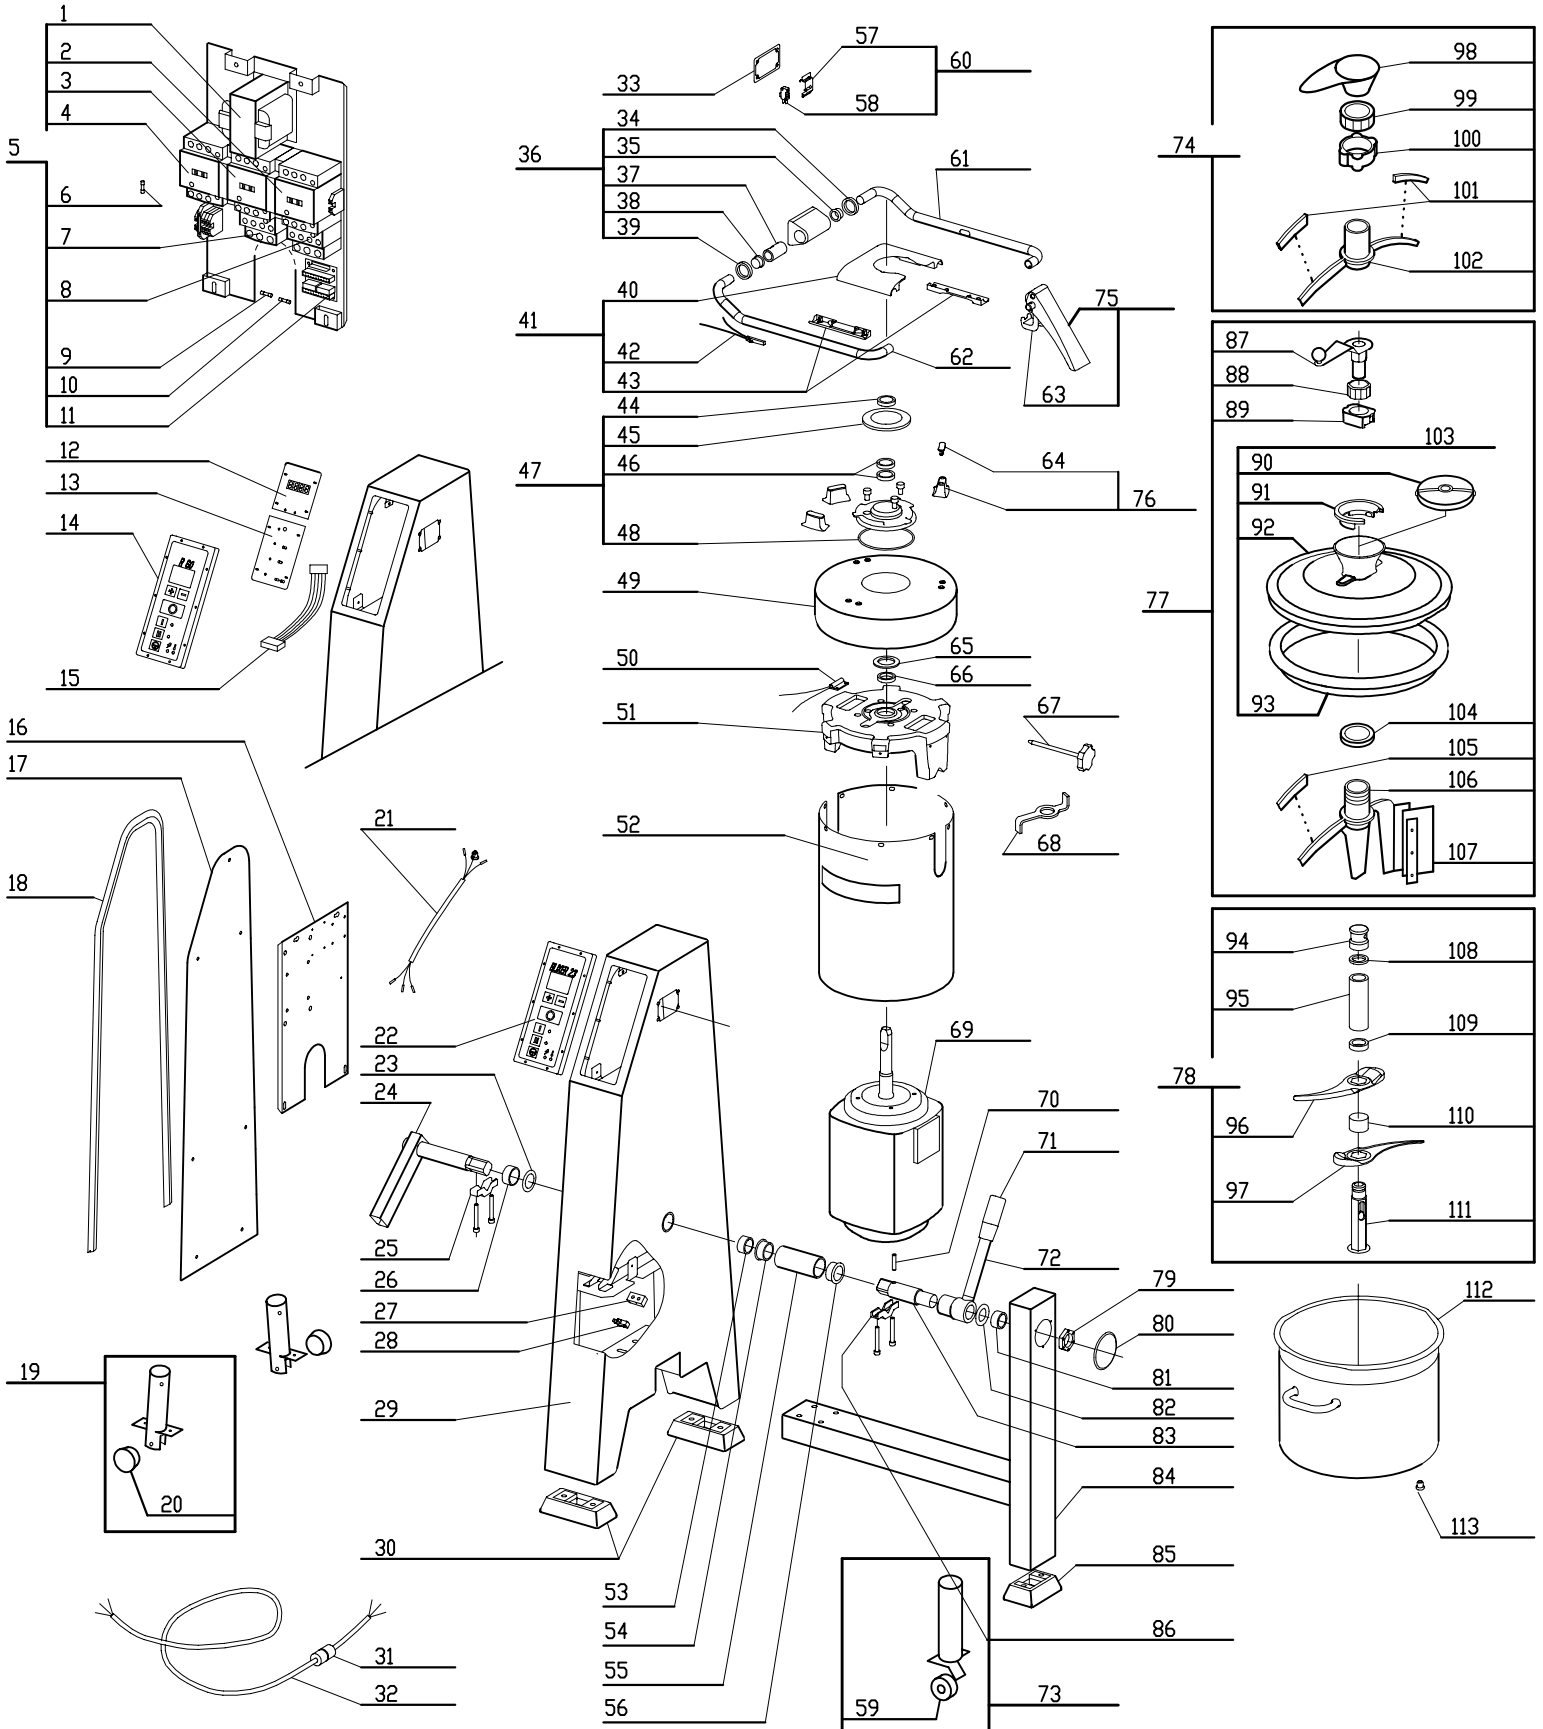

Blixer® 60

2 Speed, 208-240 Volt, 3 Phase, 60Hz.,
 Low Speed-1725 RPM, 32.5 Amps, 11.5 HP.
 High Speed- 3450 RPM, 45 Amps, 16 HP.

INDEX	REF.	DESIGNATION	Pricelist in : USD
1	507201	(HA) Transformer, R60T	
2	507176	(HA) High Spd. Contactor, RR60T	
3	507175	(HA) Contactor, R60T	
4	507175	(HA) Contactor, R60T	
5	117996	(HA) Power Circuit Board, R60T	
6	R1052	Fuse (2A 5X20)	
7	507177	(HA) Low Speed Thermal Relay, R60T	
8	507178	(HA) High Spd Thermal Relay, R60T	
9	504253	(GA) Secondary Fuse	
10	507206	(HA) Secondary Fuse, R60T	
11	117980	(GA) Connection Card	
12	119218	(GA) Timer Circuit Board	
13	119217	(GA) Control Circuit Board	
14	59152	(HA) Control Panel Assy, BX60T	
15	117982	(GA) Flat Link Cable	
16	117996	(HA) Power Circuit Board, R60T	
17	117940	(FA) Casing Access Door, R45T\R60T	
18	118257	(FA) Casing Access Door Seal, R45T\R60T	
19	59204	(GA) Rear Caster Assy	
20	59210	(GA) Slanted Caster Assy	
21	118127	(GA) Safety Wiring	
22	59152	(HA) Control Panel Assy, BX60T	
23	118147	(GA) Back Thrust Washer	
24	59162	(HA) Back Tilting Pivot Assy, R60T	
25	119214	(GA) Tilting Pivot Staple	
26	118146	(GA) Back Tilting Pivot Spacer	
27	117959	(GA) Tilting Thrust	
28	MP29671	Micro Switch - Cap Screw Assy (MP600)	
29	117939	(FA) Casing, R45T	
30	118186	(GA) Casing Foot	
31	59167	(DA) Power Cord Protector	
32	503265	Description NA	
33	118255	(GA) Hinge Flat Seal	
34	501424	(GA) Sealing Ring 20x30	
35	118126	(GA) Bushing	
36	59128	(GA) Hinge Assy	
37	118253	(GA) Arm Cam	
38	118126	(GA) Bushing	
39	501424	(GA) Sealing Ring 20x30	
40	118101	(GA) Lid Support	
41	59130	(GA) Lid Support Assy	
42	118132	(GA) Arm Reed Switch	
43	59131	(GA) Arm Clip Assy	
44	59168	(FA) Shaft Seal Ring Assy	
45	118153	(DA) Bowl Seal, R30,R45	
46	507054	(FA) Motor Shaft Seal 40x52x7 (R45T)	
47	59143	(FA) Sealing Socket Assy, R45T	
48	507050	(DA) O-Ring, R30, R45	
49	118151	(GA) Upper Motor Cover, R23T\R30T	
50	118157	(GA) Motor Support Reed Switch	
51	59198	(FA) Motor Support Assy, R45T	
52	118298	(HA) Bottom Motor Cover, R60T	
53	118148	(GA) Back Bearing Bushing	
54	118150	(GA) Sleeve Bushing	
55	118168	(HA) Sleeve 132mm, R60T	
56	118150	(GA) Sleeve Bushing	
57	118254	(GA) Switch Support	
58	501258	(GA) Safety Switch	
59	59209	(GA) Straight Caster	
60	59127	(GA) Safety Switch Assy	
61	119210	(HA) Right Lid Tube, R60T	
62	119211	(HA) Left Lid Tube, R60T	
63	119212	(GA) Lid Hook	