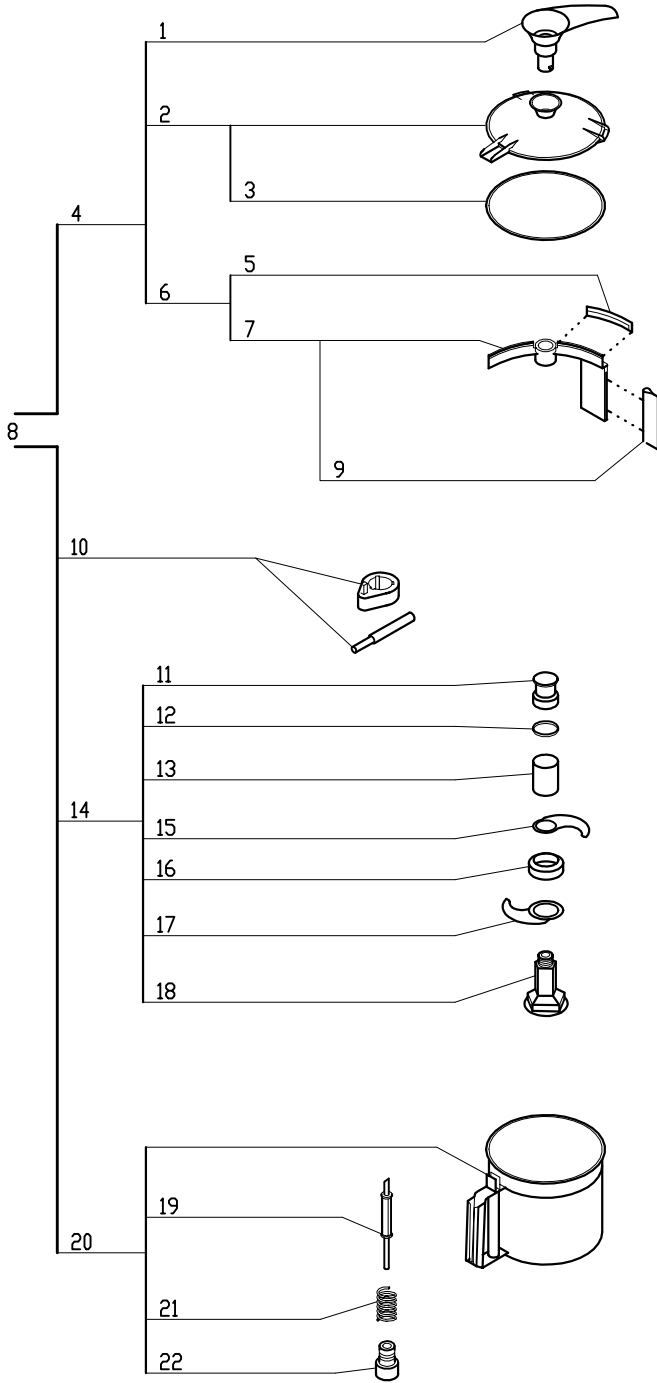

Blixer 6

Serial Numbers 241xxxxx13

Two Speed, 220 Volt, 3 Phase, 60Hz., 2 HP.

1725-3450 RPM, 5.3/5.8 Amps

Blixer 6

INDEX	REF.	DESIGNATION	Pricelist in : USD
1	BX620.1	Handle	
2	RA420	Lid	
3	RA451	Seal,Lid	
4	BX621	Lid W/Blade Wiper Assy	
5	BX620.3	Horizontal Wipe Blade	
6	BX620	Wiper Blade Holder W/Wipers	
7	BX620.4	Wiper Blade Holder W/Vertical Wiper	
8	BX650	* 6qt Blixer Bowl Assy	
9	BX620.5	Vertical Wiper	
10	RA616	Blade Tool Assy.	
11	BX651.1	Blade Locking Nut	
12	BX651.2	5 MM Spacer	
13	BX651.3	77 MM Spacer	
14	BX651	*Blade Assy.	
15	BX651.4	Top Blade	
16	BX651.6	26 MM Spacer	
17	BX651.5	Bottom Blade	
18	BX651.7	Blade Support	
19	RA645.2	Pin, Bowl	
20	BX652	Blixer Bowl Only 6 qt.	
21	RA424.3	Spring, Bowl Pin	
22	RA424.4	Nut For Bowl Pin	
23	R199	* Robo-Cart	
24	RA443	Pad,Rear	
25	RA441	Support/Pad,Front	
26	RA406	Motor Support	
27	R8U038	Speed Selector Switch	
28	408088	(H) Front Data Plate Blixer6	
29	RA418	Green "On" Switch Assy	
30	RA419	Red "Stop" Switch Assy	
31	RA416	Switch Knob	
32	RA490	Strain Relief	
33	R403	Cord without Plug	
34	R4904	Plug 3 Phase	
35	R1090	Control Relay, Run(DPST)	
36	R413	Voltage Relay	
37	RA441.1	Gasket	
38	RA441.2	Metal Plate	
39	C420	Mag Swtch w/Hse (single)	
40	BX670	BX6 Motor Base Assy	
41	RA467	Seal Assembly (Seal Support)	
42	RA455	Plate, Motor Mounting	
43	R604S	Seal, Motor	
44	R492A	Shaft Pin (new style)	
45	S193456	(H) Motor BX4/BX6 Low-Profile	
46	BX404	No Longer Available	
47	RA494	Baffle	
48	BX601	Short Base (BX4/BX6)	
49	29620	(E) Plastic Base, Low Profile	
50	RA402	Foot	
51	BX658	Base Bolt W/Washer	
52	R611	Motor Support Seal	
53	RA489	O Ring, Seal Support	
54	R662	Bearing, Motor Top	
55	R237	6203 Bearing R2 Top/Btm	