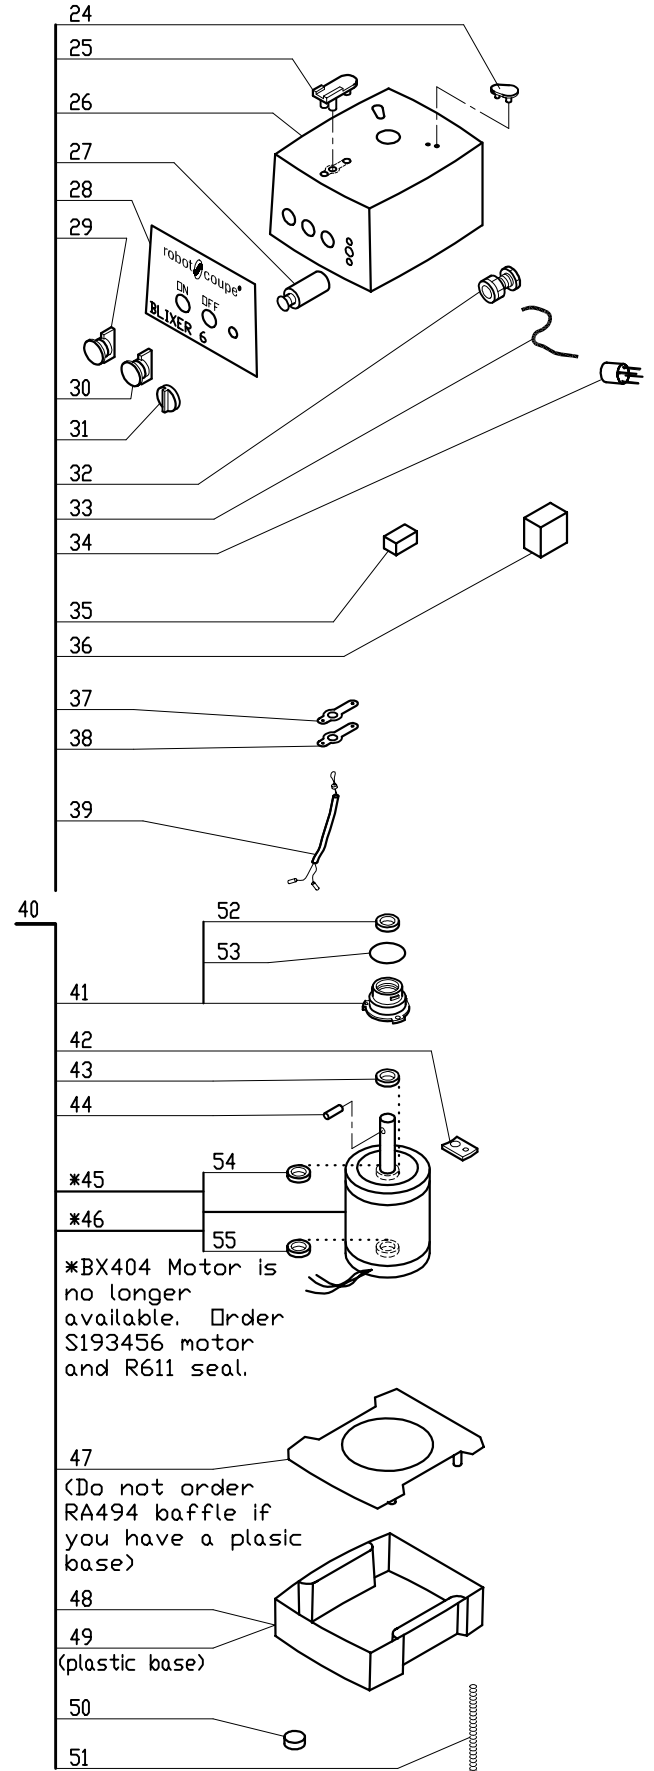

Blixer 6

Serial Numbers 241xxxxx13

Two Speed, 220 Volt, 3 Phase, 60Hz., 2 HP.

1725-3450 RPM, 5.3/5.8 Amps

Blixer 6

INDEX	REF.	DESIGNATION	Pricelist in : USD
1	BX620.1	Handle	
2	RA420	Lid	
3	RA451	Seal,Lid	
4	BX621	Lid W/Blade Wiper Assy	
5	BX620.3	Horizontal Wipe Blade	
6	BX620	Wiper Blade Holder W/Wipers	
7	BX620.4	Wiper Blade Holder W/Vertical Wiper	
8	BX650	* 6qt Blixer Bowl Assy	
9	BX620.5	Vertical Wiper	
10	RA616	Blade Tool Assy.	
11	BX651.1	Blade Locking Nut	
12	BX651.2	5 MM Spacer	
13	BX651.3	77 MM Spacer	
14	BX651	*Blade Assy.	
15	BX651.4	Top Blade	
16	BX651.6	26 MM Spacer	
17	BX651.5	Bottom Blade	
18	BX651.7	Blade Support	
19	RA645.2	Pin, Bowl	
20	BX652	Blixer Bowl Only 6 qt.	
21	RA424.3	Spring, Bowl Pin	
22	RA424.4	Nut For Bowl Pin	
23	R199	* Robo-Cart	
24	RA443	Pad,Rear	
25	RA441	Support/Pad,Front	
26	RA406	Motor Support	
27	R8U038	Speed Selector Switch	
28	408088	(H) Front Data Plate Blixer6	
29	RA418	Green "On" Switch Assy	
30	RA419	Red "Stop" Switch Assy	
31	RA416	Switch Knob	
32	RA490	Strain Relief	
33	R403	Cord without Plug	
34	R4904	Plug 3 Phase	
35	R1090	Control Relay, Run(DPST)	
36	R413	Voltage Relay	
37	RA441.1	Gasket	
38	RA441.2	Metal Plate	
39	C420	Mag Swtch w/Hse (single)	
40	BX670	BX6 Motor Base Assy	
41	RA467	Seal Assembly (Seal Support)	
42	RA455	Plate, Motor Mounting	
43	R604S	Seal, Motor	
44	R492A	Shaft Pin (new style)	
45	S193456	(H) Motor BX4/BX6 Low-Profile	
46	BX404	No Longer Available	
47	RA494	Baffle	
48	BX601	Short Base (BX4/BX6)	
49	29620	(E) Plastic Base, Low Profile	
50	RA402	Foot	
51	BX658	Base Bolt W/Washer	
52	R611	Motor Support Seal	
53	RA489	O Ring, Seal Support	
54	R662	Bearing, Motor Top	
55	R237	6203 Bearing R2 Top/Btm	