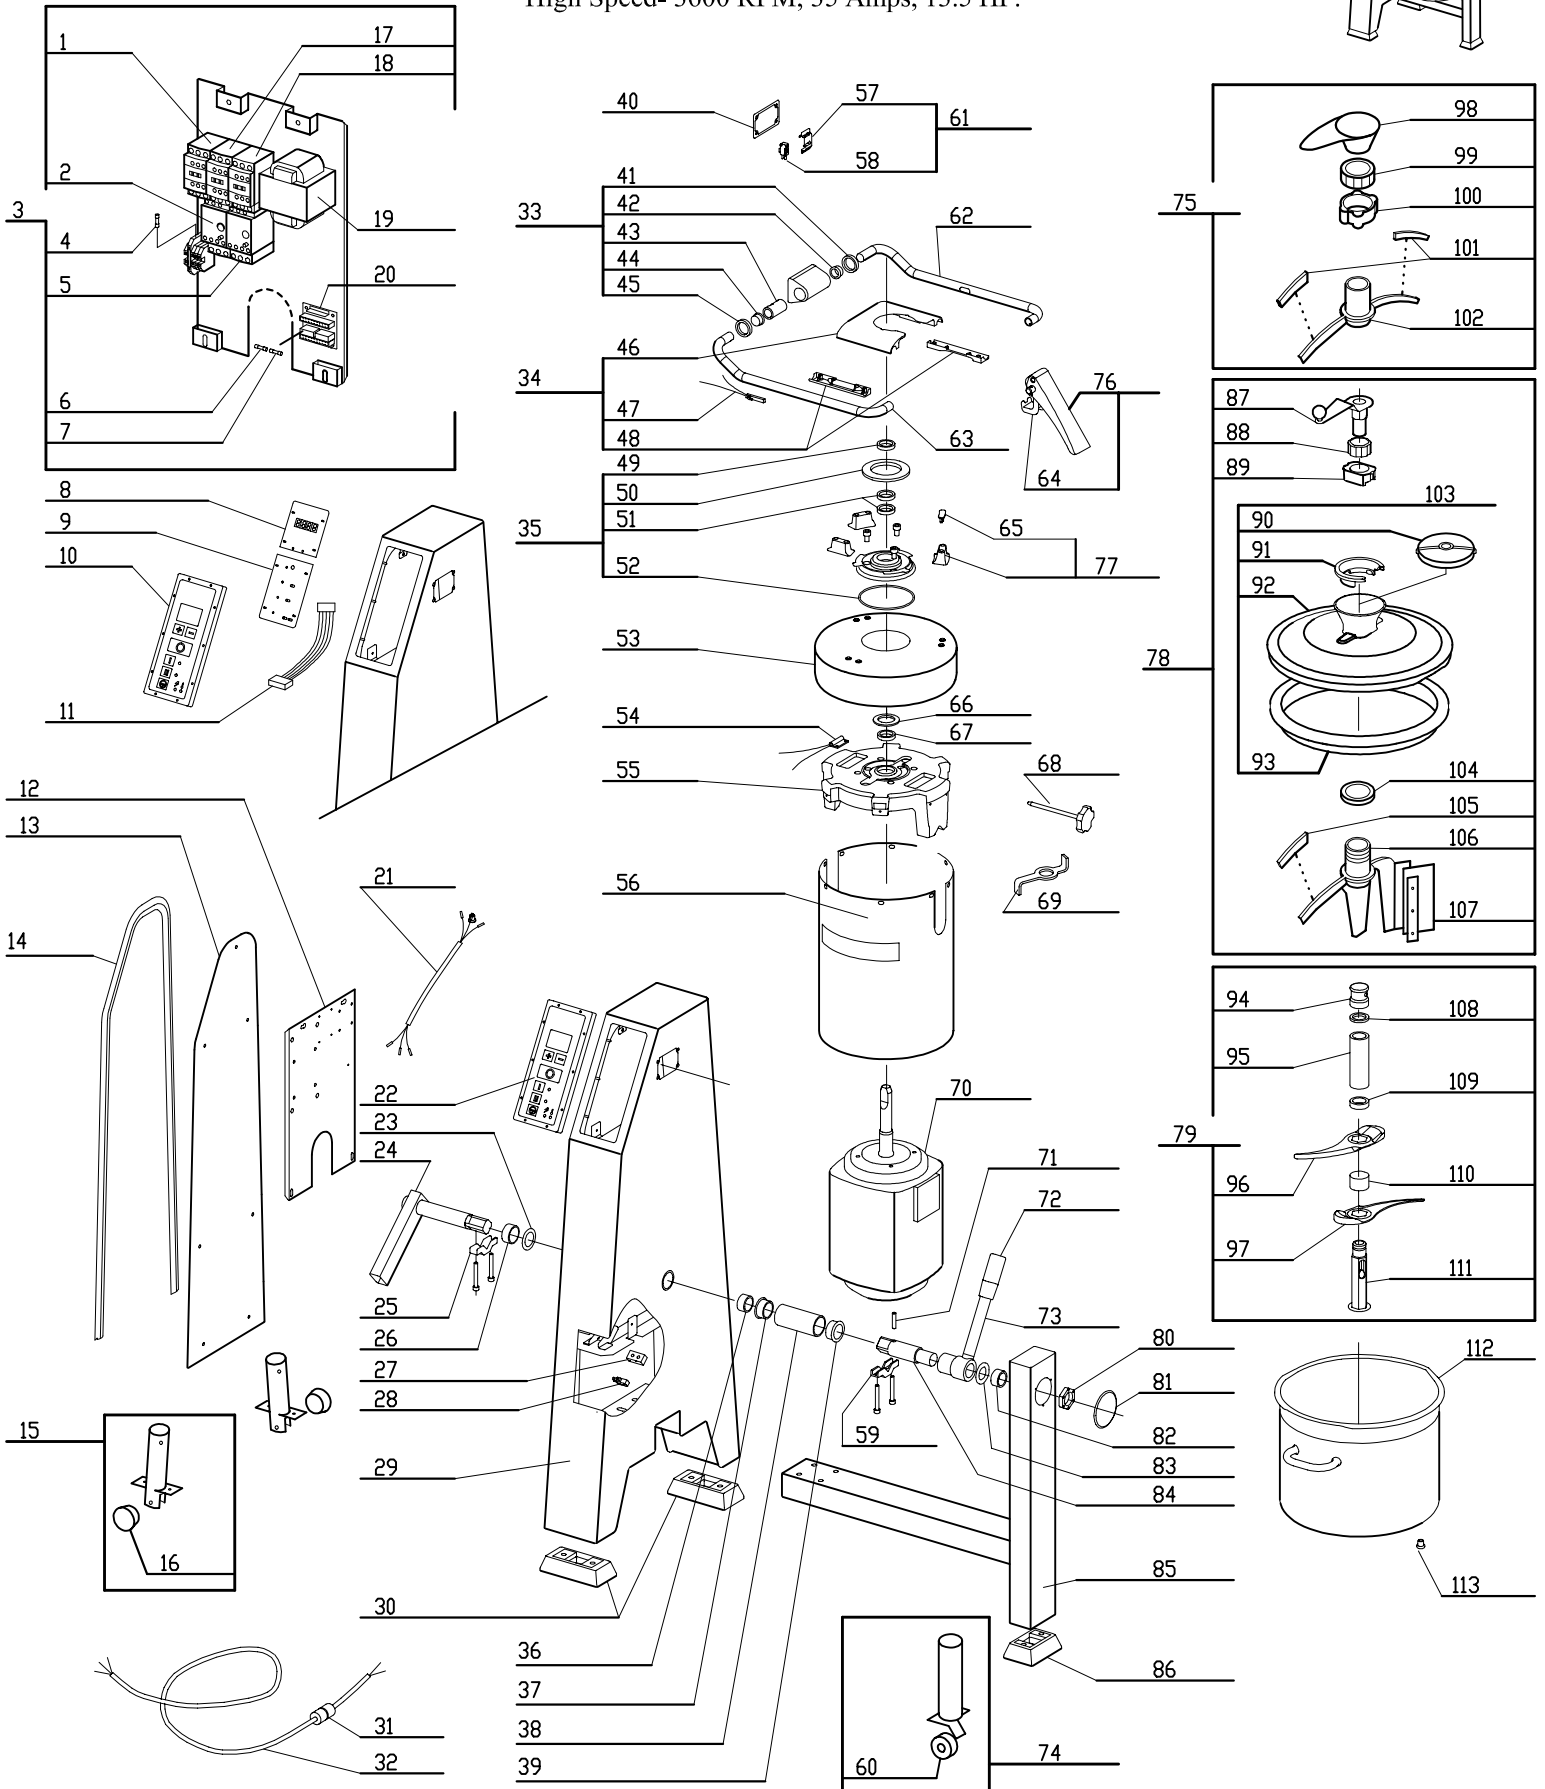

Blixer® 45

2 Speed, 208-240 Volt, 3 Phase, 60Hz.,
 Low Speed-1800 RPM, 27 Amps, 9.5 HP.
 High Speed- 3600 RPM, 35 Amps, 13.5 HP.

INDEX	REF.	DESIGNATION	Pricelist in : USD
1	503969	(FA) Low Speed/Contactor, R45T	
2	507204	(FA) Low Speed Therma: Relay, R45T	
3	117992	(FA) Power Circuit Board, R45T	
4	R1052	Fuse (2A 5X20)	
5	507205	(FA) High Spd. Thermal Relay, R45T	
6	504253	(GA) Secondary Fuse	
7	504253	(GA) Secondary Fuse	
8	119218	(GA) Timer Circuit Board	
9	119217	(GA) Control Circuit Board	
10	59146	(FA) Control Panel Assy, BX45T	
11	117982	(GA) Flat Link Cable	
12	117992	(FA) Power Circuit Board, R45T	
13	117940	(FA) Casing Access Door, R45T\R60T	
14	118257	(FA) Casing Access Door Seal, R45T\R60T	
15	59204	(GA) Rear Caster Assy	
16	59210	(GA) Slanted Caster Assy	
17	503969	(FA) Low Speed/Contactor, R45T	
18	503688	(FA) High Speed Contactor, R45T	
19	507200	(GA) Transformer, R23T\R30T\R45T	
20	117980	(GA) Connection Card	
21	118127	(GA) Safety Wiring	
22	59146	(FA) Control Panel Assy, BX45T	
23	118147	(GA) Back Thrust Washer	
24	59135	(DA) Back Tilting Pivot Assy, R30T\R45T	
25	119214	(GA) Tilting Pivot Staple	
26	118146	(GA) Back Tilting Pivot Spacer	
27	117959	(GA) Tilting Thrust	
28	MP29671	Micro Switch - Cap Screw Assy (MP600)	
29	117939	(FA) Casing, R45T	
30	118186	(GA) Casing Foot	
31	59167	(DA) Power Cord Protector	
32	503265	Description NA	
33	59128	(GA) Hinge Assy	
34	59130	(GA) Lid Support Assy	
35	59143	(FA) Sealing Socket Assy, R45T	
36	118148	(GA) Back Bearing Bushing	
37	118150	(GA) Sleeve Bushing	
38	118149	(DA) Sleeve 107mm, R30T\R45T	
39	118150	(GA) Sleeve Bushing	
40	118255	(GA) Hinge Flat Seal	
41	501424	(GA) Sealing Ring 20x30	
42	118126	(GA) Bushing	
43	118253	(GA) Arm Cam	
44	118126	(GA) Bushing	
45	501424	(GA) Sealing Ring 20x30	
46	118101	(GA) Lid Support	
47	118132	(GA) Arm Reed Switch	
48	59131	(GA) Arm Clip Assy	
49	59168	(FA) Shaft Seal Ring Assy	
50	118153	(DA) Bowl Seal, R30,R45	
51	507054	(FA) Motor Shaft Seal 40x52x7 (R45T)	
52	507050	(DA) O-Ring, R30, R45	
53	118175	(FA) Upper Motor Cover, R45T	
54	118157	(GA) Motor Support Reed Switch	
55	59198	(FA) Motor Support Assy, R45T	
56	118297	(FA) Bottom Motor Cover, R45T	
57	118254	(GA) Switch Support	
58	501258	(GA) Safety Switch	
59	119214	(GA) Tilting Pivot Staple	
60	59209	(GA) Straight Caster	
61	59127	(GA) Safety Switch Assy	
62	119208	(FA) Right Lid Tube, R45T	
63	119209	(FA) Left Lid Tube, R45T	