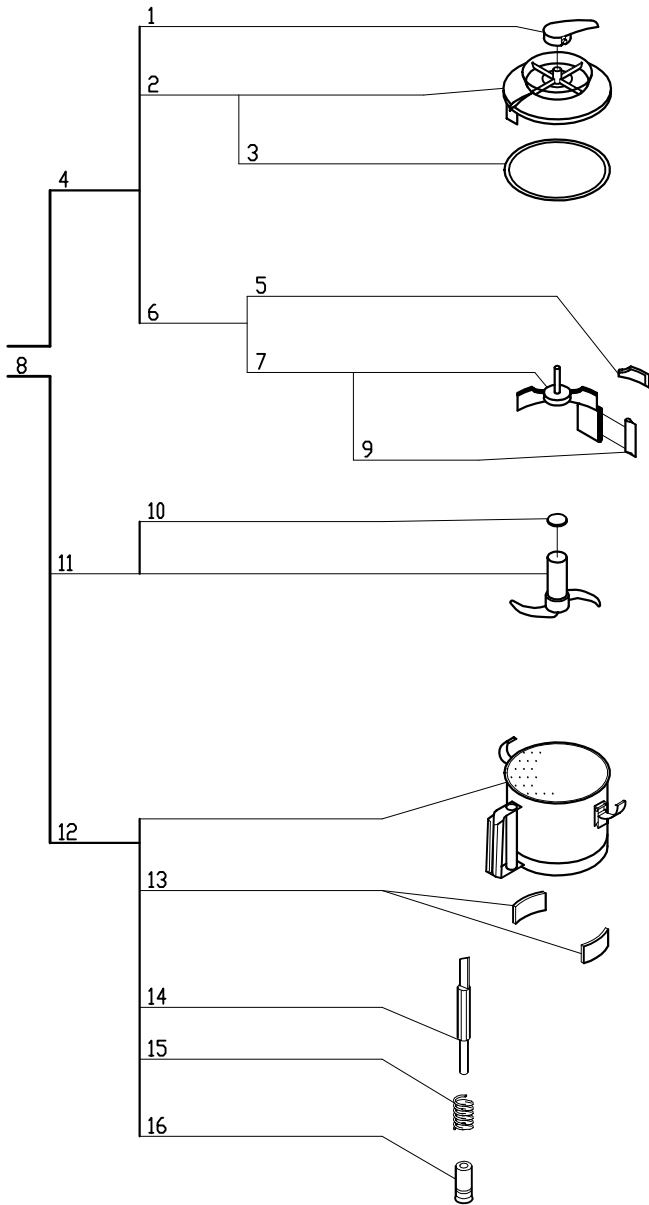

Serial Numbers BX3/xxxx
 1- Speed, 120 Volt, 1 Phase, 60Hz., 1/2 HP.
 3450 RPM, 10.5 Amps

INDEX	REF.	DESIGNATION	Pricelist in : USD
1	BX3031.1	Handle	
2	BX3031.2	Lid with seal	
3	BX3031.3	Lid Seal (BX3)	
4	BX3031	Lid W/Wiper Blade Assy.	
5	BX3031.4	Horizontal Wipe Blade	
6	BX3031.5	Holder W/Veri. & Horiz. Wipe Blade	
7	BX3031.7	Holder W/Vertical Wiper	
8	BX3032	*Blixer Bowl Assy	
9	BX3031.6	Vertical Wiper Blade	
10	BX3029.1	Blade Cap	
11	BX3029	*Blade (BX3)	
12	BX3028	Bowl Only	
13	R3069U	Lckg Bush Set w/Screws	
14	BX3028.2	Pin, Bowl	
15	RA424.3	Spring, Bowl Pin	
16	BX3028.3	Bowl Pin Retaines	
17	BX3026	Screw Cover	
18	R3025	Motor Support Screw	
19	BX3064	Shaft	
20	R3065U	Deflector Washer SS	
21	Number NA	Description NA	
22	Number NA	Description NA	
23	BX3021	Motor Support BX3	
24	Number NA	Description NA	
25	R3022	Grill	
26	R664S	Relay DPST	
27	39085	(G) Magnetic Switch Assy, BX3	
28	R496	Cord W/Plug (R4X,S,P,Y)	
29	R3045	Cord Protector	
30	R233	Strain Relief	
31	R3034	Rubber Cord Sleeve	
32	R1716	Motor Support Seal	
33	R1716	Motor Support Seal	
34	R237	6203 Bearing R2 Top/Btm	
35	R237	6203 Bearing R2 Top/Btm	
36	RSI3006U	Motor 120V 345RPM	
37	RSI3006.1U	Start Capacitor(BX3,2Y-1,3Y-1)	
38	R3005	Baffle Plate	
39	R3004B	Btm Cushion Bushing,Cent	
40	R3072	Screen Kit (Canada Only)	
41	R286A	12 Amp Breaker	
42	BX3003	Base BX3	
43	R3001	Foot, Black	
44	R119	Screw (Base-MS 3.9x19)	