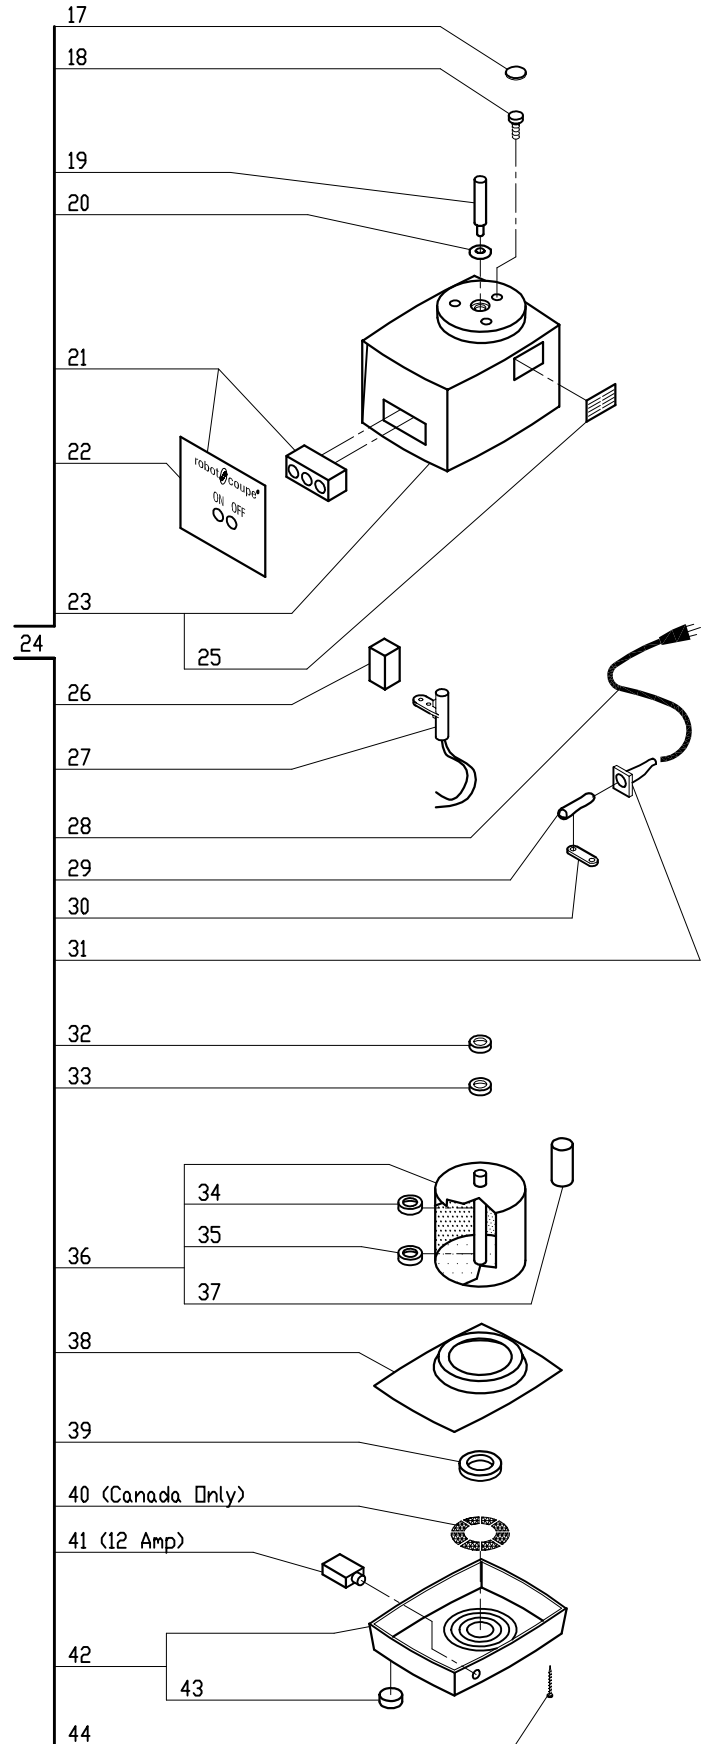

Serial Numbers BX3/xxxx
 1- Speed, 120 Volt, 1 Phase, 60Hz., 1/2 HP.
 3450 RPM, 10.5 Amps

INDEX	REF.	DESIGNATION	Pricelist in : USD
1	BX3031.1	Handle	
2	BX3031.2	Lid with seal	
3	BX3031.3	Lid Seal (BX3)	
4	BX3031	Lid W/Wiper Blade Assy.	
5	BX3031.4	Horizontal Wipe Blade	
6	BX3031.5	Holder W/Veri. & Horiz. Wipe Blade	
7	BX3031.7	Holder W/Vertical Wiper	
8	BX3032	*Blixer Bowl Assy	
9	BX3031.6	Vertical Wiper Blade	
10	BX3029.1	Blade Cap	
11	BX3029	*Blade (BX3)	
12	BX3028	Bowl Only	
13	R3069U	Lckg Bush Set w/Screws	
14	BX3028.2	Pin, Bowl	
15	RA424.3	Spring, Bowl Pin	
16	BX3028.3	Bowl Pin Retaines	
17	BX3026	Screw Cover	
18	R3025	Motor Support Screw	
19	BX3064	Shaft	
20	R3065U	Deflector Washer SS	
21	Number NA	Description NA	
22	Number NA	Description NA	
23	BX3021	Motor Support BX3	
24	Number NA	Description NA	
25	R3022	Grill	
26	R664S	Relay DPST	
27	39085	(G) Magnetic Switch Assy, BX3	
28	R496	Cord W/Plug (R4X,S,P,Y)	
29	R3045	Cord Protector	
30	R233	Strain Relief	
31	R3034	Rubber Cord Sleeve	
32	R1716	Motor Support Seal	
33	R1716	Motor Support Seal	
34	R237	6203 Bearing R2 Top/Btm	
35	R237	6203 Bearing R2 Top/Btm	
36	RSI3006U	Motor 120V 345RPM	
37	RSI3006.1U	Start Capacitor(BX3,2Y-1,3Y-1)	
38	R3005	Baffle Plate	
39	R3004B	Btm Cushion Bushing,Cent	
40	R3072	Screen Kit (Canada Only)	
41	R286A	12 Amp Breaker	
42	BX3003	Base BX3	
43	R3001	Foot, Black	
44	R119	Screw (Base-MS 3.9x19)	