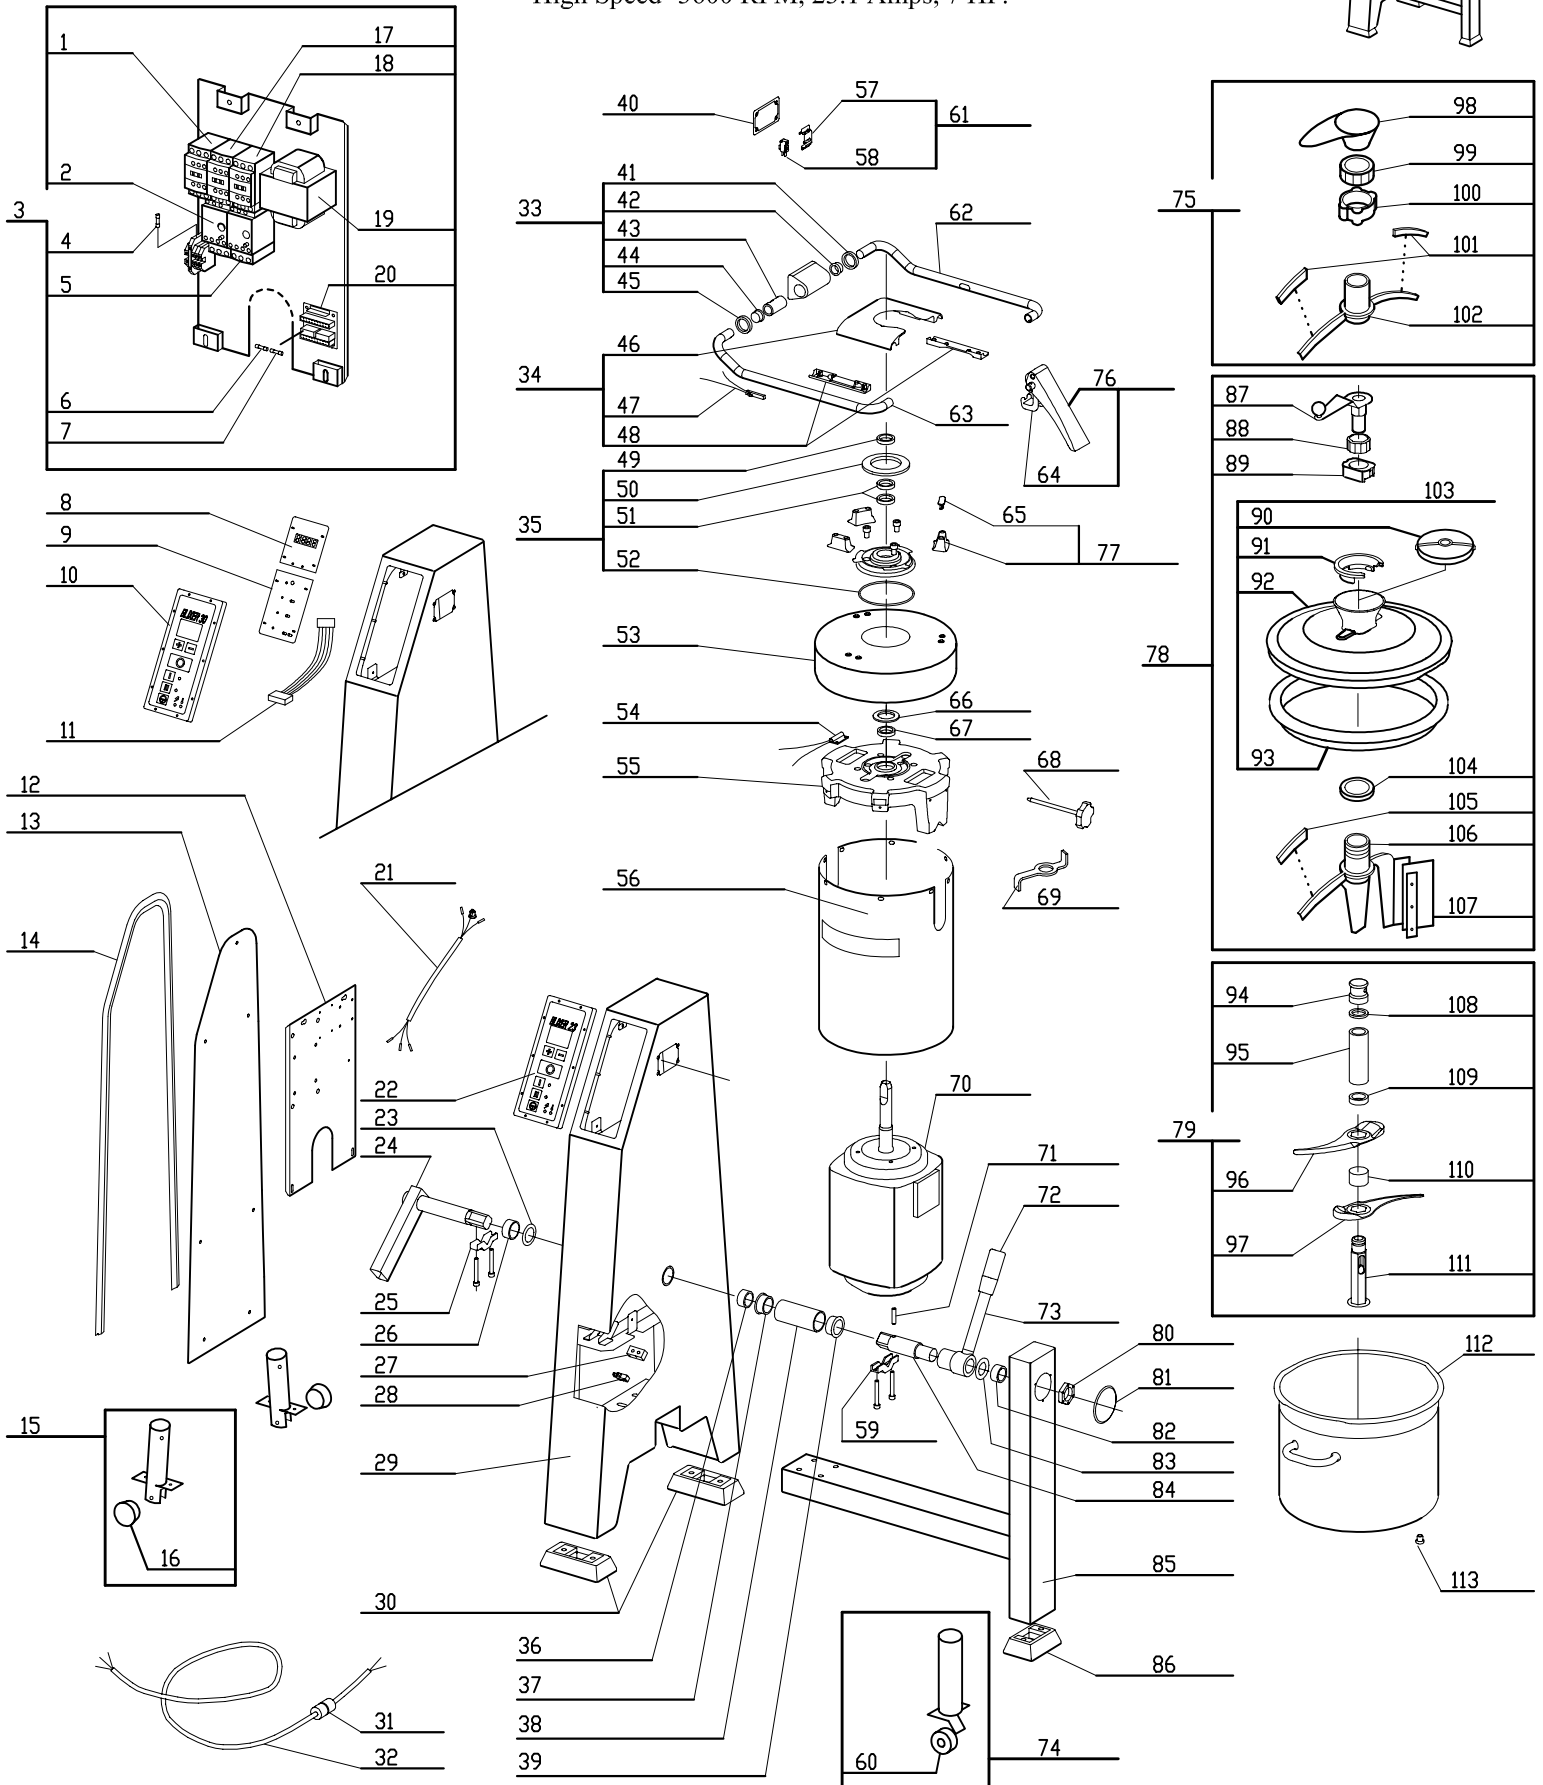

# Blixer® 30

2 Speed, 208-240 Volt, 3 Phase, 60Hz.,  
 Low Speed-1800 RPM, 18.6 Amps, 6 HP.  
 High Speed- 3600 RPM, 23.1 Amps, 7 HP.

| INDEX | REF.    | DESIGNATION                             | Pricelist in : USD |
|-------|---------|---|--------------------|
| 1     | 503362  | (DA) Contactor, R30T                    |                    |
| 2     | 507203  | (GA) High Spd Thermal Relay, R23T\R30T  |                    |
| 3     | 117988  | (DA) Power Circuit Board, R30T          |                    |
| 4     | R1052   | Fuse (2A 5X20)                          |                    |
| 5     | 507203  | (GA) High Spd Thermal Relay, R23T\R30T  |                    |
| 6     | 504253  | (GA) Secondary Fuse                     |                    |
| 7     | 504253  | (GA) Secondary Fuse                     |                    |
| 8     | 119218  | (GA) Timer Circuit Board                |                    |
| 9     | 119217  | (GA) Control Circuit Board              |                    |
| 10    | 59140   | (DA) Control Panel Assy, BX30T          |                    |
| 11    | 117982  | (GA) Flat Link Cable                    |                    |
| 12    | 117988  | (DA) Power Circuit Board, R30T          |                    |
| 13    | 117935  | (GA) Casing Access Door, R23T\R30T      |                    |
| 14    | 118256  | (GA) Casing Access Door Seal, R23T\R30T |                    |
| 15    | 59204   | (GA) Rear Caster Assy                   |                    |
| 16    | 59210   | (GA) Slanted Caster Assy                |                    |
| 17    | 503362  | (DA) Contactor, R30T                    |                    |
| 18    | 503362  | (DA) Contactor, R30T                    |                    |
| 19    | 507200  | (GA) Transformer, R23T\R30T\R45\        |                    |
| 20    | 117980  | (GA) Connection Card                    |                    |
| 21    | 118127  | (GA) Safety Wiring                      |                    |
| 22    | 59140   | (DA) Control Panel Assy, BX30T          |                    |
| 23    | 118147  | (GA) Back Thrust Washer                 |                    |
| 24    | 59135   | (DA) Back Tilting Pivot Assy, R30T\R45T |                    |
| 25    | 119214  | (GA) Tilting Pivot Staple               |                    |
| 26    | 118146  | (GA) Back Tilting Pivot Spacer          |                    |
| 27    | 117959  | (GA) Tilting Thrust                     |                    |
| 28    | MP29671 | Micro Switch - Cap Screw Assy (MP600)   |                    |
| 29    | 117934  | (GA) Casing, R23T\R30T                  |                    |
| 30    | 118186  | (GA) Casing Foot                        |                    |
| 31    | 59167   | (DA) Power Cord Protector               |                    |
| 32    | 503266  | Description NA                          |                    |
| 33    | 59128   | (GA) Hinge Assy                         |                    |
| 34    | 59130   | (GA) Lid Support Assy                   |                    |
| 35    | 59133   | (GA) Sealing Socket Assy, R23T\R30T     |                    |
| 36    | 118148  | (GA) Back Bearing Bushing               |                    |
| 37    | 118150  | (GA) Sleeve Bushing                     |                    |
| 38    | 118149  | (DA) Sleeve 107mm, R30T\R45T            |                    |
| 39    | 118150  | (GA) Sleeve Bushing                     |                    |
| 40    | 118255  | (GA) Hinge Flat Seal                    |                    |
| 41    | 501424  | (GA) Sealing Ring 20x30                 |                    |
| 42    | 118126  | (GA) Bushing                            |                    |
| 43    | 118253  | (GA) Arm Cam                            |                    |
| 44    | 118126  | (GA) Bushing                            |                    |
| 45    | 501424  | (GA) Sealing Ring 20x30                 |                    |
| 46    | 118101  | (GA) Lid Support                        |                    |
| 47    | 118132  | (GA) Arm Reed Switch                    |                    |
| 48    | 59131   | (GA) Arm Clip Assy                      |                    |
| 49    | 507168  | (GA) Shaft Seal, R23T\R30T              |                    |
| 50    | 118153  | (DA) Bowl Seal, R30,R45                 |                    |
| 51    | 501105  | (GA) Lip Seal, R23T\R30T                |                    |
| 52    | 507050  | (DA) O-Ring, R30, R45                   |                    |
| 53    | 118151  | (GA) Upper Motor Cover, R23T\R30T       |                    |
| 54    | 118157  | (GA) Motor Support Reed Switch          |                    |
| 55    | 59197   | (GA) Motor Support Assy, R23T\R30T      |                    |
| 56    | 118296  | (GA) Bottom Motor Cover, R23T\R30T      |                    |
| 57    | 118254  | (GA) Switch Support                     |                    |
| 58    | 501258  | (GA) Safety Switch                      |                    |
| 59    | 119214  | (GA) Tilting Pivot Staple               |                    |
| 60    | 59209   | (GA) Straight Caster                    |                    |
| 61    | 59127   | (GA) Safety Switch Assy                 |                    |
| 62    | 119206  | (DA) Right Lid Tube, R30T               |                    |
| 63    | 119207  | (DA) Left Lid Tube, R30T                |                    |