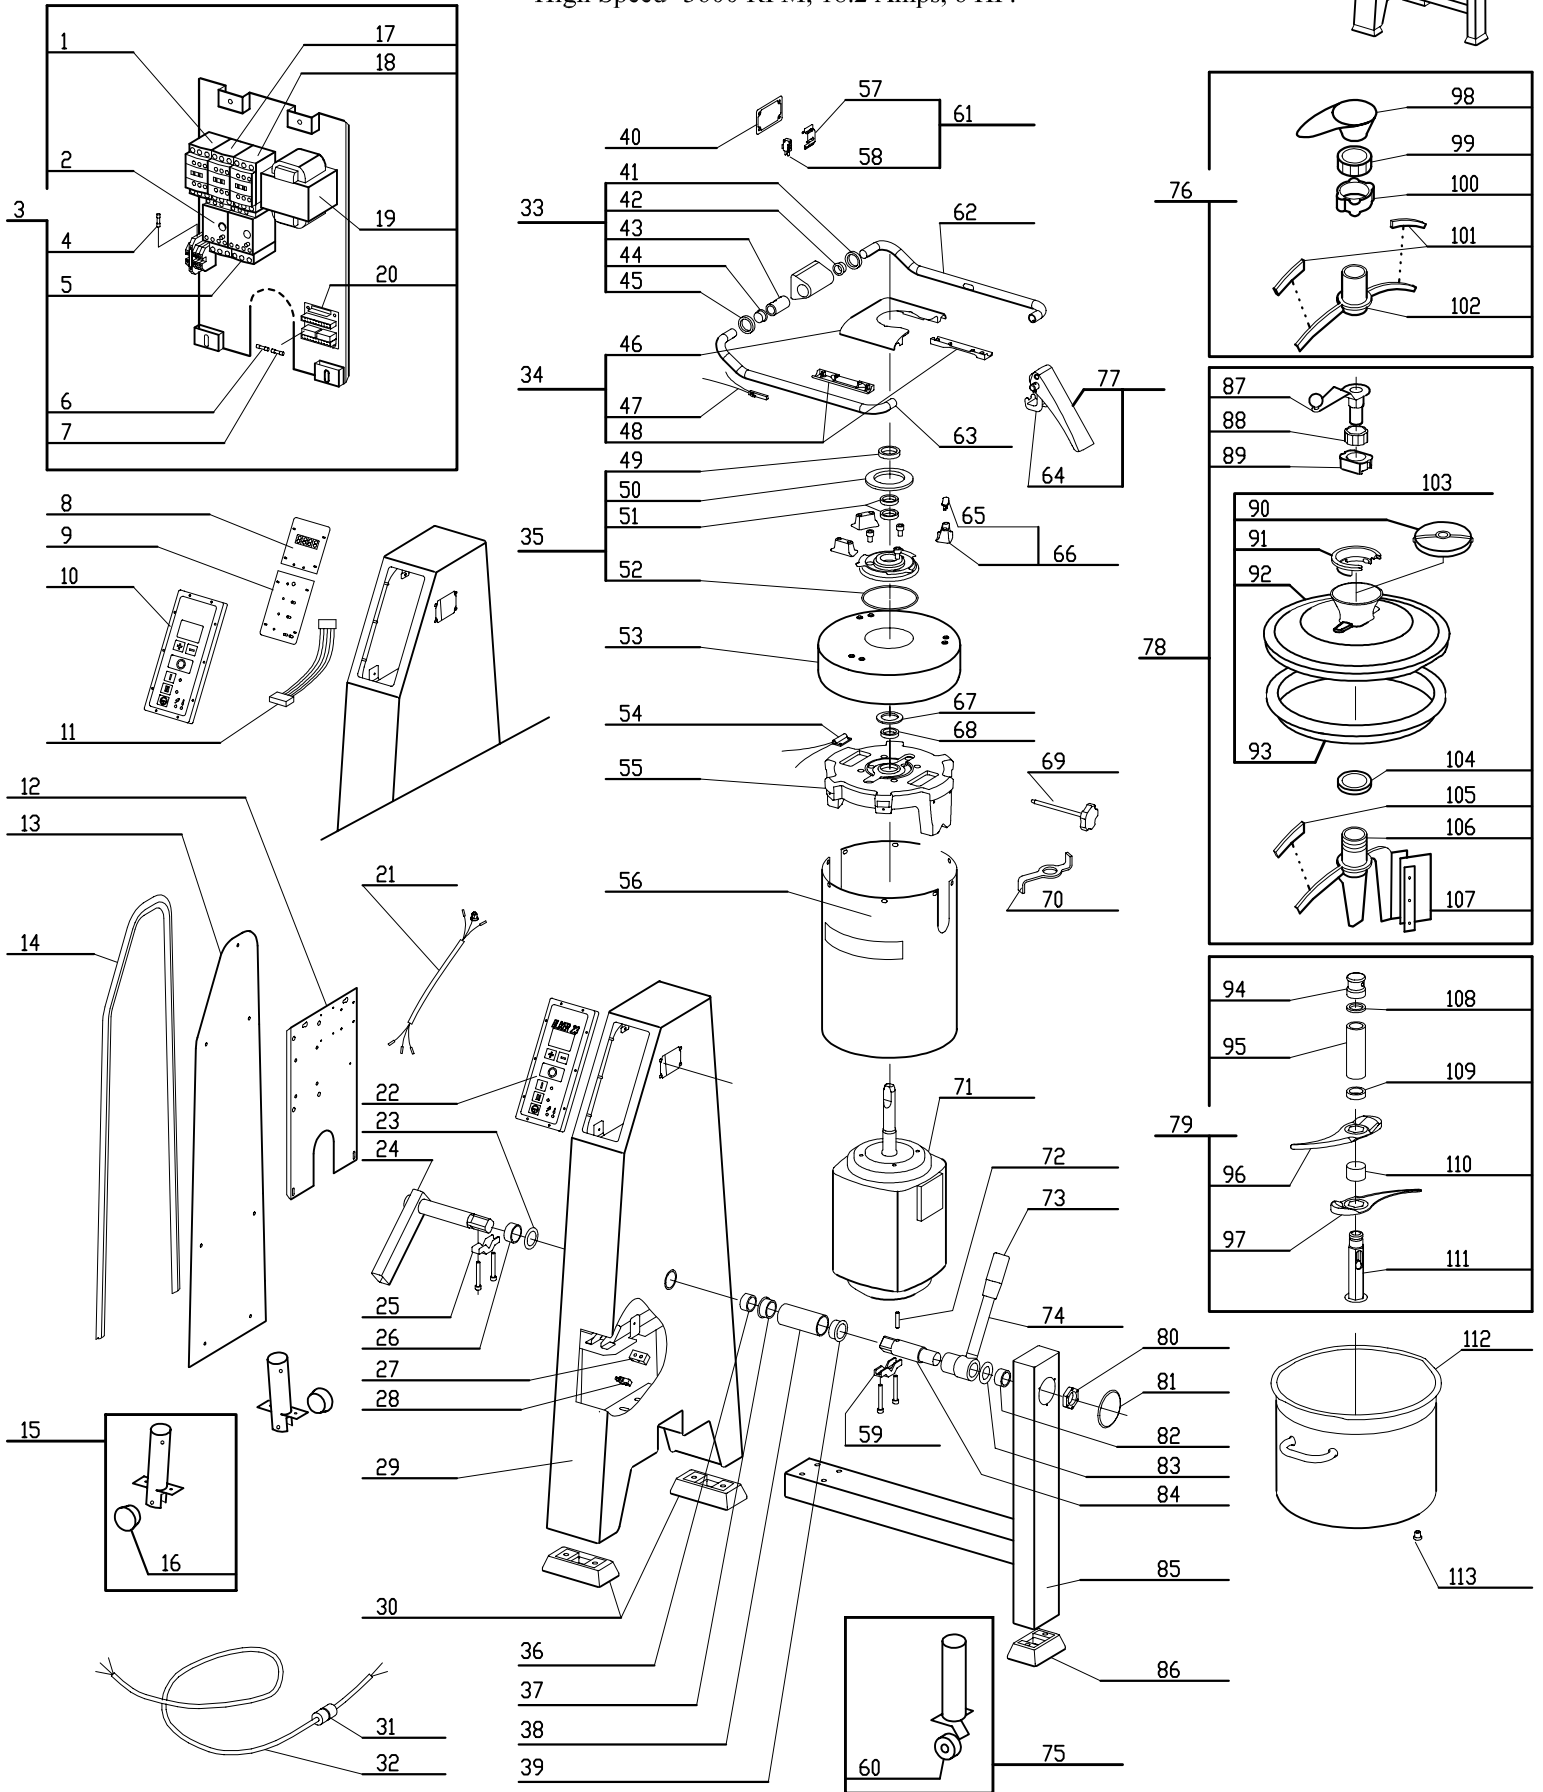

Blixer® 23

2 Speed, 208-240 Volt, 3 Phase, 60Hz.,
Low Speed-1800 RPM, 16 Amps, 5 HP.
High Speed- 3600 RPM, 18.2 Amps, 6 HP.

INDEX	REF.	DESIGNATION	Pricelist in : USD
1	503364	(GA) Contactor,R23T\R30T\R45T	
2	507201	(HA) Transformer, R60T	
3	117984	(GA) Power Circuit Board, R23T	
4	R1052	Fuse (2A 5X20)	
5	507203	(GA) High Spd Thermal Relay, R23T\R30T	
6	504253	(GA) Secondary Fuse	
7	504253	(GA) Secondary Fuse	
8	119218	(GA) Timer Circuit Board	
9	119217	(GA) Control Circuit Board	
10	59154	Description NA	
11	117982	(GA) Flat Link Cable	
12	117984	(GA) Power Circuit Board, R23T	
13	117935	(GA) Casing Access Door, R23T\R30T	
14	118256	(GA) Casing Access Door Seal, R23T\R30T	
15	59204	(GA) Rear Caster Assy	
16	59210	(GA) Slanted Caster Assy	
17	503364	(GA) Contactor,R23T\R30T\R45T	
18	503364	(GA) Contactor,R23T\R30T\R45T	
19	507200	(GA) Transformer, R23T\R30T\R45T	
20	117980	(GA) Connection Card	
21	118127	(GA) Safety Wiring	
22	59154	Description NA	
23	118147	(GA) Back Thrust Washer	
24	59156	(GA) Back Tilting Pivot Assy, R23T	
25	119214	(GA) Tilting Pivot Staple	
26	118146	(GA) Back Tilting Pivot Spacer	
27	117959	(GA) Tilting Thrust	
28	MP29671	Micro Switch - Cap Screw Assy (MP600)	
29	117934	(GA) Casing, R23T\R30T	
30	118186	(GA) Casing Foot	
31	59160	(GA) Power Cord Protector, R23T	
32	503264	Description NA	
33	59128	(GA) Hinge Assy	
34	59130	(GA) Lid Support Assy	
35	59133	(GA) Sealing Socket Assy, R23T\R30T	
36	118148	(GA) Back Bearing Bushing	
37	118150	(GA) Sleeve Bushing	
38	118156	(GA) Sleeve 87mm, R23T	
39	118150	(GA) Sleeve Bushing	
40	118255	(GA) Hinge Flat Seal	
41	501424	(GA) Sealing Ring 20x30	
42	118126	(GA) Bushing	
43	118253	(GA) Arm Cam	
44	118126	(GA) Bushing	
45	501424	(GA) Sealing Ring 20x30	
46	118101	(GA) Lid Support	
47	118132	(GA) Arm Reed Switch	
48	59131	(GA) Arm Clip Assy	
49	507168	(GA) Shaft Seal, R23T\R30T	
50	118153	(DA) Bowl Seal, R30,R45	
51	501105	(GA) Lip Seal, R23T\R30T	
52	507050	(DA) O-Ring, R30, R45	
53	118151	(GA) Upper Motor Cover, R23T\R30T	
54	118157	(GA) Motor Support Reed Switch	
55	59197	(GA) Motor Support Assy,R23T\R30T	
56	118296	(GA) Bottom Motor Cover, R23T\R30T	
57	118254	(GA) Switch Support	
58	501258	(GA) Safety Switch	
59	119214	(GA) Tilting Pivot Staple	
60	59209	(GA) Straight Caster	
61	59127	(GA) Safety Switch Assy	
62	119204	(GA) Right Lid Tube, R23T	
63	119205	(GA) Left Lid Tube, R23T