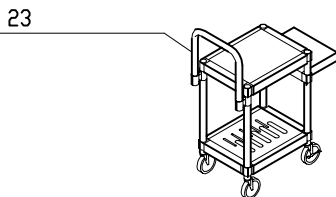

BX6 Blixer®

2 Speed, 208-240 Volt, 3 Phase, 60Hz., 2 HP.

Low Speed- 1725 RPM, 5.3 Amps

High Speed- 3450 RPM, 5.8 Amps

ACCESSORIES

47
(Do not order RA494 baffle if you have a plastic base)

48
49
(plastic base)

50

51

BX6 Blixer

INDEX	REF.	DESIGNATION	Pricelist in : USD
1	BX620.1	Handle	
2	RA420	Lid	
3	RA451	Seal,Lid	
4	BX621	Lid W/Blade Wiper Assy	
5	BX620.3	Horizontal Wipe Blade	
6	BX620	Wiper Blade Holder W/Wipers	
7	BX620.4	Wiper Blade Holder W/Vertical Wiper	
8	BX650	* 6qt Blixer Bowl Assy	
9	BX620.5	Vertical Wiper	
10	RA616	Blade Tool Assy.	
11	BX651.1	Blade Locking Nut	
12	BX651.2	5 MM Spacer	
13	BX651.3	77 MM Spacer	
14	BX651	*Blade Assy.	
15	BX651.4	Top Blade	
16	BX651.6	26 MM Spacer	
17	BX651.5	Bottom Blade	
18	BX651.7	Blade Support	
19	RA645.2	Pin, Bowl	
20	BX652	Blixer Bowl Only 6 qt.	
21	RA424.3	Spring, Bowl Pin	
22	RA424.4	Nut For Bowl Pin	
23	R199	* Robo-Cart	
24	RA443	Pad,Rear	
25	RA441	Support/Pad,Front	
26	RA406	Motor Support	
27	R8U038	Speed Selector Switch	
28	BX612	Description NA	
29	RA418	Green "On" Switch Assy	
30	RA419	Red "Stop" Switch Assy	
31	RA416	Switch Knob	
32	RA490	Strain Relief	
33	R403	Cord without Plug	
34	R4904	Plug 3 Phase	
35	R1090	Control Relay, Run(DPST)	
36	R413	Voltage Relay	
37	RA441.1	Gasket	
38	RA441.2	Metal Plate	
39	C420	Mag Swtch w/Hse (single)	
40	BX670	BX6 Motor Base Assy	
41	RA467	Seal Assembly (Seal Support)	
42	RA455	Plate, Motor Mounting	
43	R604S	Seal, Motor	
44	R492A	Shaft Pin (new style)	
45	S193456	(H) Motor BX4/BX6 Low-Profile	
46	BX404	No Longer Available	
47	RA494	Baffle	
48	BX601	Short Base (BX4/BX6)	
49	29620	(E) Plastic Base, Low Profile	
50	RA402	Foot	
51	BX658	Base Bolt W/Washer	
52	R611	Motor Support Seal	
53	RA489	O Ring, Seal Support	
54	R662	Bearing, Motor Top	
55	R237	6203 Bearing R2 Top/Btm	