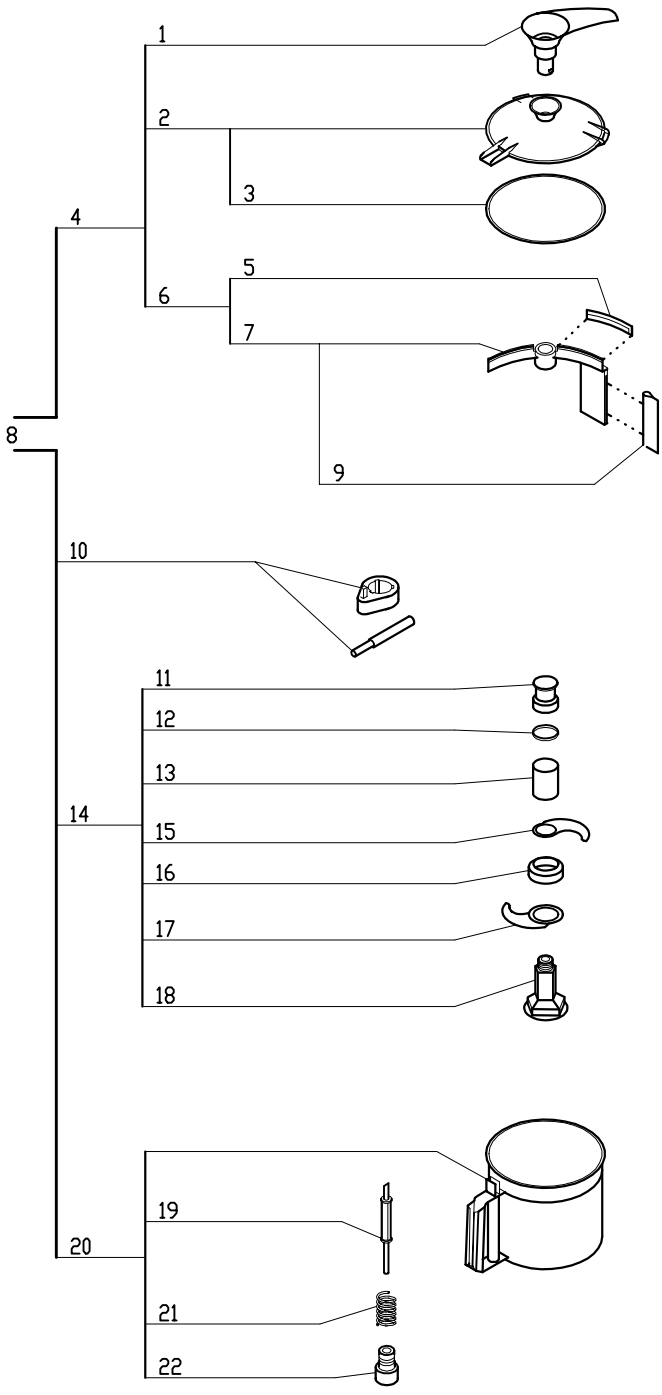

BX6 Blixer®

2 Speed, 208-240 Volt, 3 Phase, 60Hz., 2 HP.

Low Speed- 1725 RPM, 5.3 Amps

High Speed- 3450 RPM, 5.8 Amps

ACCESSORIES

47
(Do not order RA494 baffle if you have a plastic base)

48
49
(plastic base)

50

51

BX6 Blixer

INDEX	REF.	DESIGNATION	Pricelist in : USD
1	BX620.1	Handle	
2	RA420	Lid	
3	RA451	Seal,Lid	
4	BX621	Lid W/Blade Wiper Assy	
5	BX620.3	Horizontal Wipe Blade	
6	BX620	Wiper Blade Holder W/Wipers	
7	BX620.4	Wiper Blade Holder W/Vertical Wiper	
8	BX650	* 6qt Blixer Bowl Assy	
9	BX620.5	Vertical Wiper	
10	RA616	Blade Tool Assy.	
11	BX651.1	Blade Locking Nut	
12	BX651.2	5 MM Spacer	
13	BX651.3	77 MM Spacer	
14	BX651	*Blade Assy.	
15	BX651.4	Top Blade	
16	BX651.6	26 MM Spacer	
17	BX651.5	Bottom Blade	
18	BX651.7	Blade Support	
19	RA645.2	Pin, Bowl	
20	BX652	Blixer Bowl Only 6 qt.	
21	RA424.3	Spring, Bowl Pin	
22	RA424.4	Nut For Bowl Pin	
23	R199	* Robo-Cart	
24	RA443	Pad,Rear	
25	RA441	Support/Pad,Front	
26	RA406	Motor Support	
27	R8U038	Speed Selector Switch	
28	BX612	Description NA	
29	RA418	Green "On" Switch Assy	
30	RA419	Red "Stop" Switch Assy	
31	RA416	Switch Knob	
32	RA490	Strain Relief	
33	R403	Cord without Plug	
34	R4904	Plug 3 Phase	
35	R1090	Control Relay, Run(DPST)	
36	R413	Voltage Relay	
37	RA441.1	Gasket	
38	RA441.2	Metal Plate	
39	C420	Mag Swtch w/Hse (single)	
40	BX670	BX6 Motor Base Assy	
41	RA467	Seal Assembly (Seal Support)	
42	RA455	Plate, Motor Mounting	
43	R604S	Seal, Motor	
44	R492A	Shaft Pin (new style)	
45	S193456	(H) Motor BX4/BX6 Low-Profile	
46	BX404	No Longer Available	
47	RA494	Baffle	
48	BX601	Short Base (BX4/BX6)	
49	29620	(E) Plastic Base, Low Profile	
50	RA402	Foot	
51	BX658	Base Bolt W/Washer	
52	R611	Motor Support Seal	
53	RA489	O Ring, Seal Support	
54	R662	Bearing, Motor Top	
55	R237	6203 Bearing R2 Top/Btm	