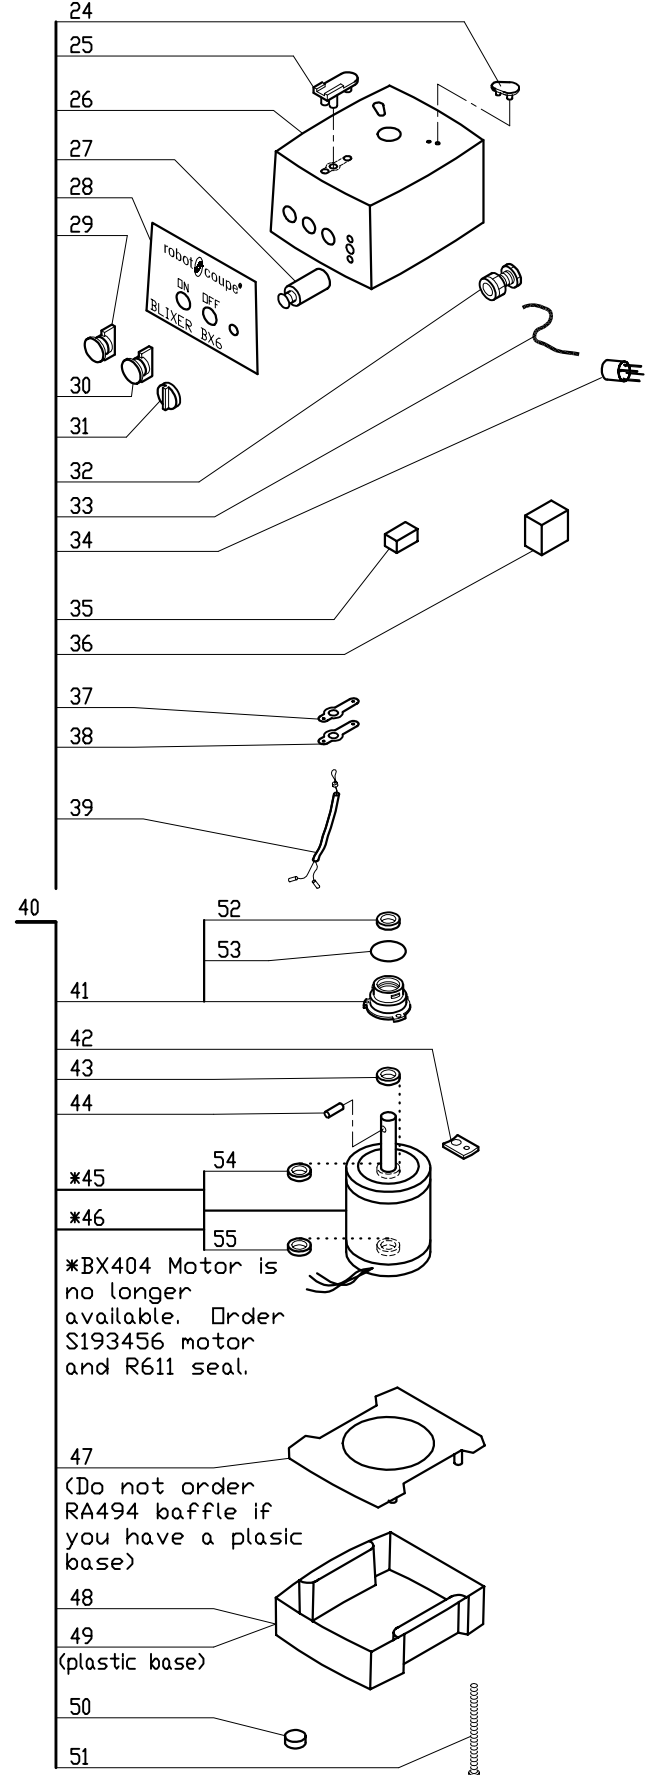

BX6 Blixer®

2 Speed, 208-240 Volt, 3 Phase, 60Hz., 2 HP.

Low Speed- 1725 RPM, 5.3 Amps

High Speed- 3450 RPM, 5.8 Amps

ACCESSORIES

47
(Do not order RA494 baffle if you have a plastic base)

48
49
(plastic base)

50

51

BX6 Blixer

INDEX	REF.	DESIGNATION	Pricelist in : USD
1	BX620.1	Handle	
2	RA420	Lid	
3	RA451	Seal,Lid	
4	BX621	Lid W/Blade Wiper Assy	
5	BX620.3	Horizontal Wipe Blade	
6	BX620	Wiper Blade Holder W/Wipers	
7	BX620.4	Wiper Blade Holder W/Vertical Wiper	
8	BX650	* 6qt Blixer Bowl Assy	
9	BX620.5	Vertical Wiper	
10	RA616	Blade Tool Assy.	
11	BX651.1	Blade Locking Nut	
12	BX651.2	5 MM Spacer	
13	BX651.3	77 MM Spacer	
14	BX651	*Blade Assy.	
15	BX651.4	Top Blade	
16	BX651.6	26 MM Spacer	
17	BX651.5	Bottom Blade	
18	BX651.7	Blade Support	
19	RA645.2	Pin, Bowl	
20	BX652	Blixer Bowl Only 6 qt.	
21	RA424.3	Spring, Bowl Pin	
22	RA424.4	Nut For Bowl Pin	
23	R199	* Robo-Cart	
24	RA443	Pad,Rear	
25	RA441	Support/Pad,Front	
26	RA406	Motor Support	
27	R8U038	Speed Selector Switch	
28	BX612	Description NA	
29	RA418	Green "On" Switch Assy	
30	RA419	Red "Stop" Switch Assy	
31	RA416	Switch Knob	
32	RA490	Strain Relief	
33	R403	Cord without Plug	
34	R4904	Plug 3 Phase	
35	R1090	Control Relay, Run(DPST)	
36	R413	Voltage Relay	
37	RA441.1	Gasket	
38	RA441.2	Metal Plate	
39	C420	Mag Swtch w/Hse (single)	
40	BX670	BX6 Motor Base Assy	
41	RA467	Seal Assembly (Seal Support)	
42	RA455	Plate, Motor Mounting	
43	R604S	Seal, Motor	
44	R492A	Shaft Pin (new style)	
45	S193456	(H) Motor BX4/BX6 Low-Profile	
46	BX404	No Longer Available	
47	RA494	Baffle	
48	BX601	Short Base (BX4/BX6)	
49	29620	(E) Plastic Base, Low Profile	
50	RA402	Foot	
51	BX658	Base Bolt W/Washer	
52	R611	Motor Support Seal	
53	RA489	O Ring, Seal Support	
54	R662	Bearing, Motor Top	
55	R237	6203 Bearing R2 Top/Btm	