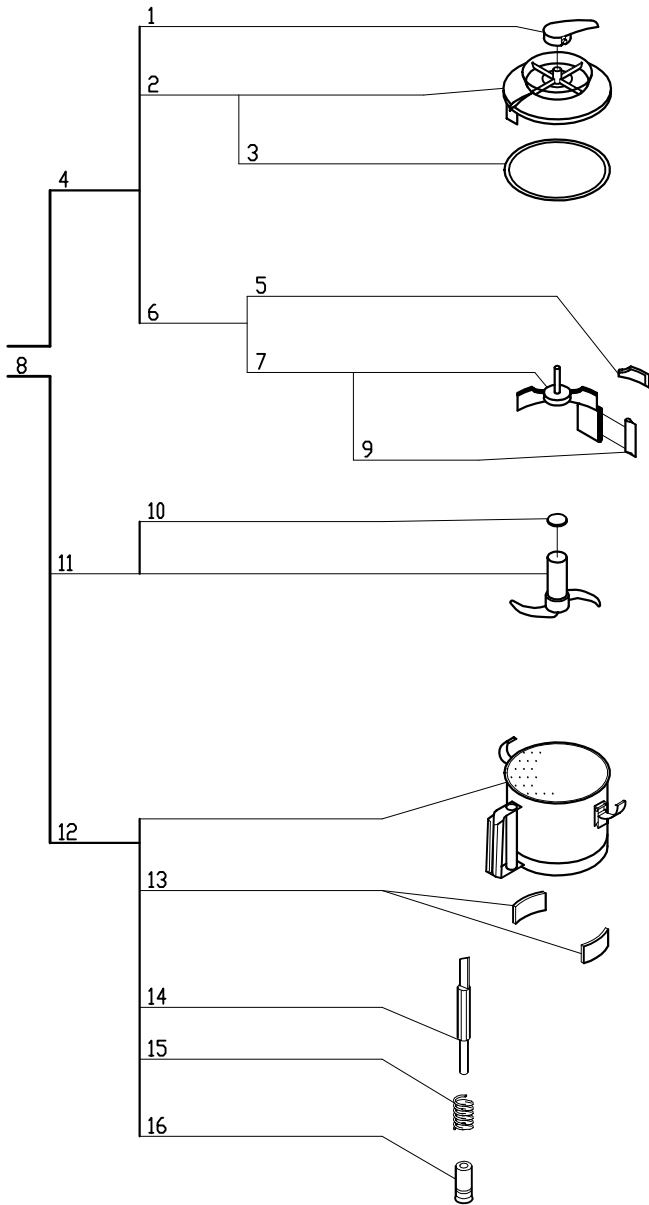

# BX3 Blixer®

1- Speed, 120 Volt, 1 Phase, 60Hz., 1/2 HP.  
3450 RPM, 10.5 Amps

## BX3 Blixer

INDEX	REF.	DESIGNATION	Pricelist in : USD
1	BX3031.1	Handle	
2	BX3031.2	Lid with seal	
3	BX3031.3	Lid Seal (BX3)	
4	BX3031	Lid W/Wiper Blade Assy.	
5	BX3031.4	Horizontal Wipe Blade	
6	BX3031.5	Holder W/Veri. & Horiz. Wipe Blade	
7	BX3031.7	Holder W/Vertical Wiper	
8	BX3032	*Blixer Bowl Assy	
9	BX3031.6	Vertical Wiper Blade	
10	BX3029.1	Blade Cap	
11	BX3029	*Blade (BX3)	
12	BX3028	Bowl Only	
13	R3069U	Lckg Bush Set w/Screws	
14	BX3028.2	Pin, Bowl	
15	RA424.3	Spring, Bowl Pin	
16	BX3028.3	Bowl Pin Retaines	
17	BX3026	Screw Cover	
18	R3025	Motor Support Screw	
19	BX3064	Shaft	
20	R3065U	Deflector Washer SS	
21	BX3070	On/Off Switch Assy.	
22	BX3012	Data Plate (BX3)	
23	BX3021	Motor Support BX3	
24	BX3057	BX3 Motor Base Assy	
25	R3022	Grill	
26	R664S	Relay DPST	
27	39085	(G) Magnetic Switch Assy, BX3	
28	R496	Cord W/Plug (R4X,S,P,Y)	
29	R3045	Cord Protector	
30	R233	Strain Relief	
31	R3034	Rubber Cord Sleeve	
32	R1716	Motor Support Seal	
33	R1716	Motor Support Seal	
34	R237	6203 Bearing R2 Top/Btm	
35	R237	6203 Bearing R2 Top/Btm	
36	RSI3006U	Motor 120V 345RPM	
37	RSI3006.1U	Start Capacitor(BX3,2Y-1,3Y-1)	
38	R3005	Baffle Plate	
39	R3004B	Btm Cushion Bushing,Cent	
40	R3072	Screen Kit (Canada Only)	
41	R286A	12 Amp Breaker	
42	BX3003	Base BX3	
43	R3001	Foot, Black	
44	R119	Screw (Base-MS 3.9x19)	