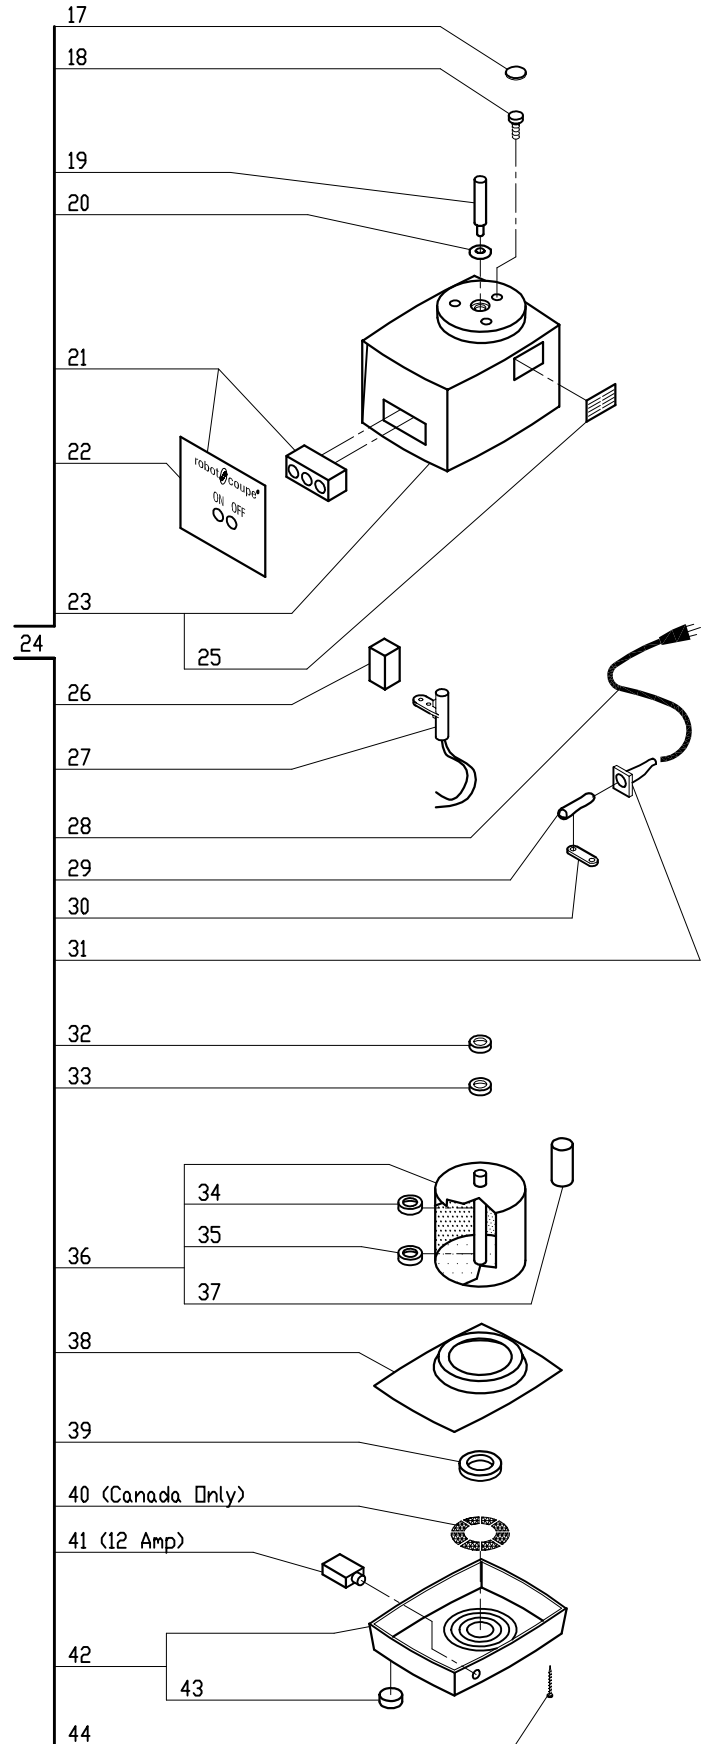

# BX3 Blixer®

1- Speed, 120 Volt, 1 Phase, 60Hz., 1/2 HP.  
3450 RPM, 10.5 Amps

## BX3 Blixer

INDEX	REF.	DESIGNATION	Pricelist in : USD
1	BX3031.1	Handle	
2	BX3031.2	Lid with seal	
3	BX3031.3	Lid Seal (BX3)	
4	BX3031	Lid W/Wiper Blade Assy.	
5	BX3031.4	Horizontal Wipe Blade	
6	BX3031.5	Holder W/Veri. & Horiz. Wipe Blade	
7	BX3031.7	Holder W/Vertical Wiper	
8	BX3032	*Blixer Bowl Assy	
9	BX3031.6	Vertical Wiper Blade	
10	BX3029.1	Blade Cap	
11	BX3029	*Blade (BX3)	
12	BX3028	Bowl Only	
13	R3069U	Lckg Bush Set w/Screws	
14	BX3028.2	Pin, Bowl	
15	RA424.3	Spring, Bowl Pin	
16	BX3028.3	Bowl Pin Retaines	
17	BX3026	Screw Cover	
18	R3025	Motor Support Screw	
19	BX3064	Shaft	
20	R3065U	Deflector Washer SS	
21	BX3070	On/Off Switch Assy.	
22	BX3012	Data Plate (BX3)	
23	BX3021	Motor Support BX3	
24	BX3057	BX3 Motor Base Assy	
25	R3022	Grill	
26	R664S	Relay DPST	
27	39085	(G) Magnetic Switch Assy, BX3	
28	R496	Cord W/Plug (R4X,S,P,Y)	
29	R3045	Cord Protector	
30	R233	Strain Relief	
31	R3034	Rubber Cord Sleeve	
32	R1716	Motor Support Seal	
33	R1716	Motor Support Seal	
34	R237	6203 Bearing R2 Top/Btm	
35	R237	6203 Bearing R2 Top/Btm	
36	RSI3006U	Motor 120V 345RPM	
37	RSI3006.1U	Start Capacitor(BX3,2Y-1,3Y-1)	
38	R3005	Baffle Plate	
39	R3004B	Btm Cushion Bushing,Cent	
40	R3072	Screen Kit (Canada Only)	
41	R286A	12 Amp Breaker	
42	BX3003	Base BX3	
43	R3001	Foot, Black	
44	R119	Screw (Base-MS 3.9x19)	