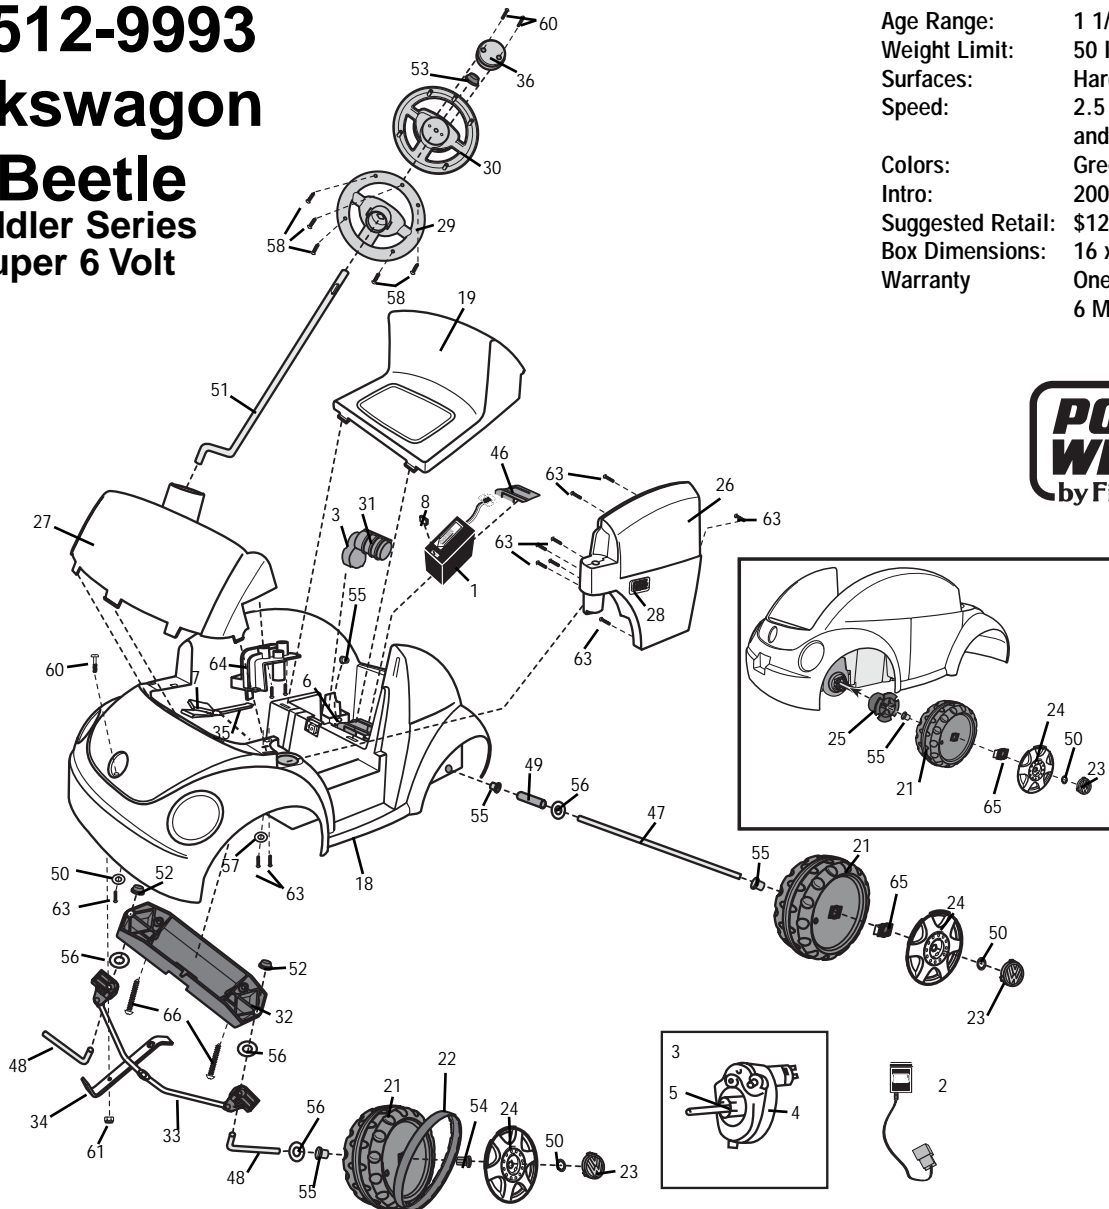

B1512-9993 Volkswagon Beetle Toddler Series Super 6 Volt

Age Range: 1 1/2 to 4 years
 Weight Limit: 50 lbs/23 kg
 Surfaces: Hard
 Speed: 2.5 mph forward and reverse
 Colors: Green
 Intro: 2003
 Suggested Retail: \$129.99
 Box Dimensions: 16 x 23 x 37.75
 Warranty: One Year Vehicle
 6 Months Battery