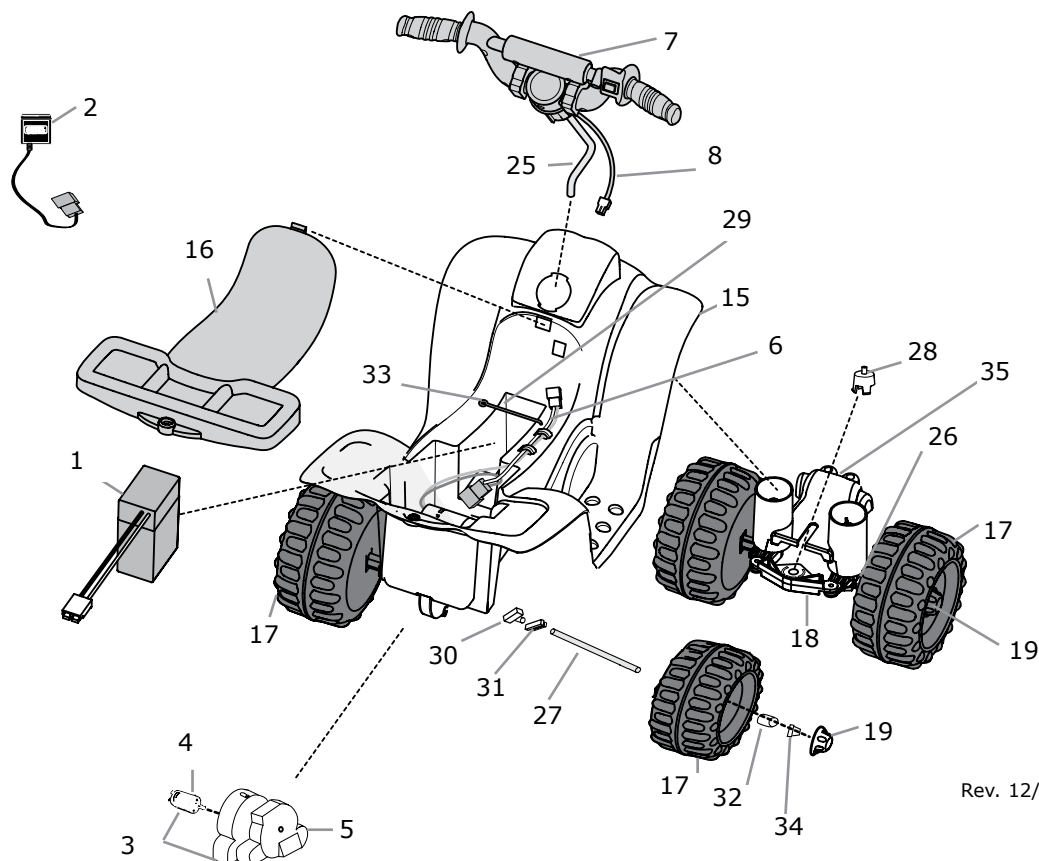

Age Range: 1-3 years
 Weight Limit: 40 lbs.
 Surfaces: Hard Surfaces
 Speed: 2 mph
 Colors: Pink Body/Black Wheels
 Intro: 2011
 Suggested Retail: \$99.99
 Box Dimensions: 26.250 x 13 x 16.375
 17 lbs
 Warranty: One Year Vehicle
 6 Months Battery

W6215

Barbie Lil Quad

PW Toddler Series

6V 4 Amp

Rev. 12/9/11

Item No.	Description	Part No.	Qty	Item No.	Description	Part No.	Qty
Working / Electrical Parts				Hardware / Metal Parts			
1.	6V 4Amp Battery	00801-1457	1	25.	Steering Column	J8473-4539	1
2.	6V 4Amp Charger	00801-1781	1	26.	Front Axle	77760-4519	2
3.	Motor Gearbox Assy	00968-3900	1	27.	Rear Axle	77760-4529	1
4.	Motor Assy	00968-3700	1	28.	Steering Column Retainer	77760-2359	1
5.	Gearbox Assy #10	00968-3800	1	29.	Battery Retainer	74230-4129	1
6.	Main Wiring Harness	77760-9699	1	30.	Rectangular Bushing w/o extension	76920-2549	2
7.	Handlebar Assembly w/harness (Includes handlebar harness/switch & steering column)	W6215-9209	1	31.	Rectangular Bushing with extension	N/A	2
8.	Handlebar Harness w/switch	3800-7785	1	32.	Wheel Bushing		4
				33.	8 x 7/8 Trusshead Screw	N/A	
				34.	.354 Cap Nut	0801-0604	4
				35.	Brushguard Retainer	W6215-2629	1
Plastic/Other Parts				Parts Not Shown			
15.	Vehicle w/Seat	N/A	1	Owner's Manual	00989-1079	1	
16.	Seat w/Lock	W6215-6359	1	Label Sheet	W6215-0310	1	
17.	Wheel	77760-2119	4	5/16 Washer	0801-0253	2	
18.	Front Wheel Assembly	K0451-2139	1	Switch Signalux - 2 prong	00801-0697	1	
19.	Hubcap Center	W6215-2349	4	Wrench	00801-1567	1	
				J-Lock Fastener - Black	78570-2439	1	
				PW Emblem	00801-1503	1	
				3/8" -16 Lock Nut	00905-0116	1	
				Battery Retainer	74230-4129	1	