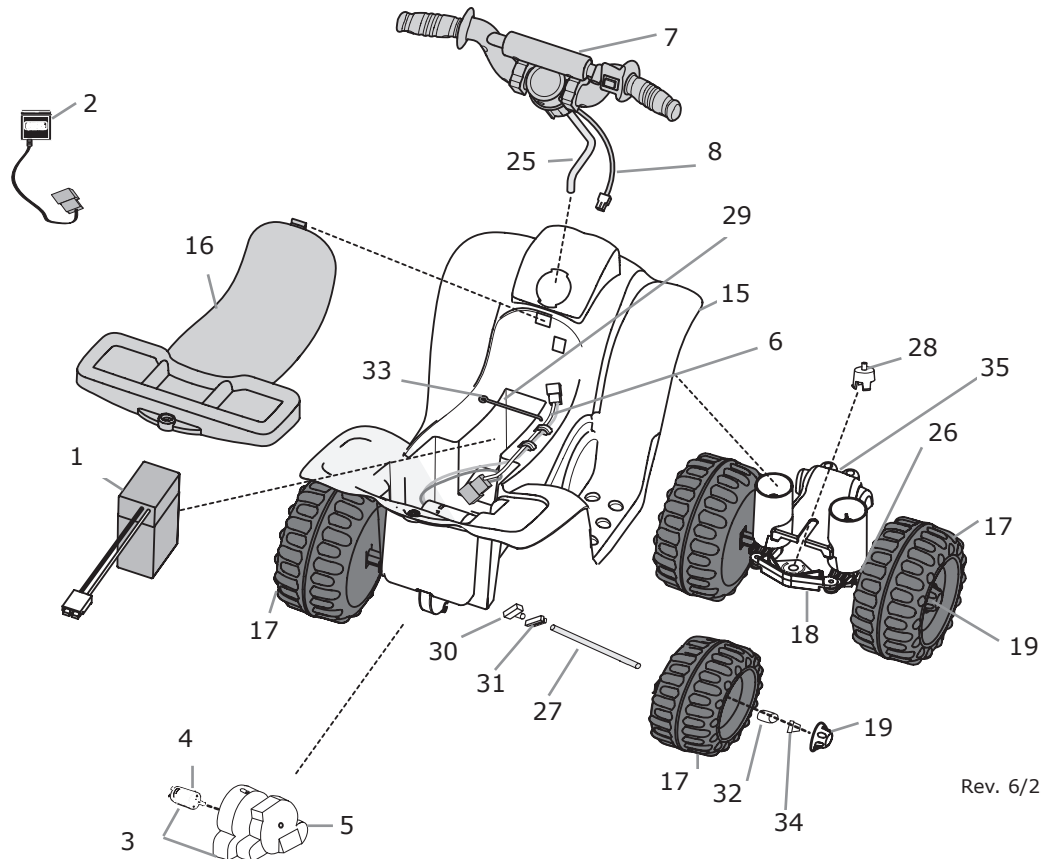

Age Range: 1-3 years
 Weight Limit: 40 lbs.
 Surfaces: Hard Surfaces
 Speed: 2 mph
 Colors: White Body/Black Wheels
 Intro: 2010
 Suggested Retail: \$89.99
 Box Dimensions: 26.250 x 13 x 16.375
 17 lbs
 Warranty: One Year Vehicle
 6 Months Battery

V3710
 DORA'S TENTH
 Lil Quad
 PW Toddler Series
 6V 4 Amp

Rev. 6/22/10

Item No.	Description	Part No.	Qty	Item No.	Description	Part No.	Qty
Working / Electrical Parts				Hardware / Metal Parts			
1.	6V 4Amp Battery	00801-1457	1	25.	Steering Column	J8473-4539A	1
2.	6V 4Amp Charger	00801-1483	1	26.	Front Axle	77760-4519	2
3.	Motor Gearbox Assy	00968-3900	1	27.	Rear Axle	77760-4529	1
4.	Motor Assy	00968-3700	1	28.	Steering Column Cap	J8473-2359	1
5.	Gearbox Assy #10	00968-3800	1	29.	Battery Retainer	74230-4129	1
6.	Main Wiring Harness	77760-9699	1	30.	Rectangular Bushing w/o extension	76920-2549	2
7.	Handlebar Assembly w/harness (Includes handlebar harness/switch & steering column)	V3710-9209	1	31.	Rectangular Bushing with extension	76920-2659	2
8.	Handlebar Harness w/switch	3800-7785	1	32.	Wheel Bushing	V3710-2129	4
				33.	8 x 7/8 Trusshead Screw	N/A	
				34.	.354 Cap Nut	00801-1421	4
				35.	Brushguard	V3710-2139	1
Plastic/Other Parts				Parts Not Shown			
15.	Vehicle w/Seat	N/A	1	Owner's Manual	T6137-0920	1	
16.	Seat w/Lock	V3710-6149	1	Label Sheet	V3710-0310	1	
17.	Wheel	77760-2119	4	5/16 Washer	0801-0253	2	
18.	Front Wheel Assembly	V3710-9139	1	Switch Signalux - 2 prong	00801-0697	1	
19.	Hubcap Center	V3710-2349	4	Wrench	00801-1567	1	
				J-Lock Fastener - Black	78570-2439	1	
				PW Emblem	00801-1503	1	
				3/8" -16 Lock Nut	00905-0116	1	
				Battery Retainer	74230-4129	1	