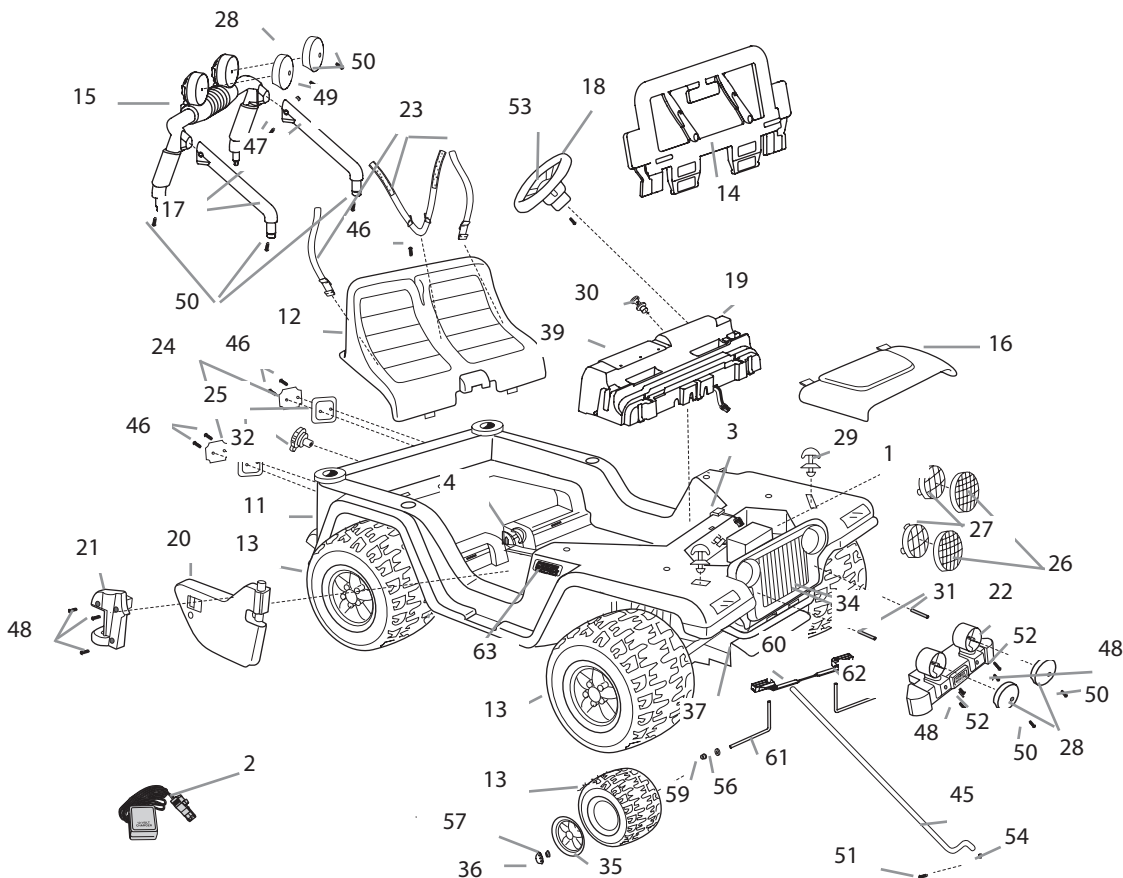

Age Range: 3 and up
 Weight Limit: 130 lbs.
 Surfaces: Grass/Asphalt/Hard Surfaces
 Speed: 2.5 For/Rev
 5.0 For
 Colors: Pink Body/BlackWheels

T4871 Barbie Jammin' Jeep Refresh

12V
 Advanced Series

Intro: 2009
 Suggested Retail: \$176.00
 Box Dimensions: 18.375" x 33.375" x 44.75"; 67 lbs.
 Warranty: One Year Vehicle
 6 Months Battery