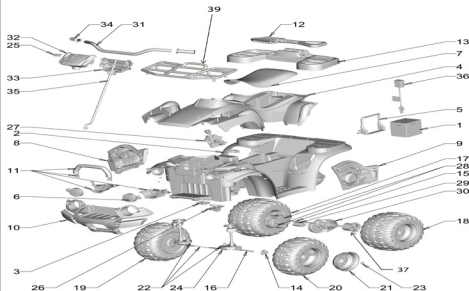

R8548

Kawasaki Brute Force Camo (Bass Pro)

12 Volt Advanced Series

Age Range:	3 Yr Plus
Weight Limit:	130lb
Surfaces:	Ultimate Terrain
Speed:	2.5 MPH forward/Reverse 5.0 MPH Forward
Colors:	Green Camo Body/ Black wheels
Intro:	2010
Suggested Retail:	\$299.99
Box Dimensions:	30.13x27.13x48.38
Warranty:	One Year Vehicle Six Months Battery

Item	Part #	Description	QTY	Item	Part #	Description	QTY
1	00801-1869	12v Battery	1	32	See # 38	Handlebar Housing Front	
2	N/A	Chassis		33	See # 38	Handlebar Housing Rear	
3	J5248-2639	Steering Column Clip	1	34	J5248-2439	Handgrip	2
4	N/A	Body		35	See # 38	Steering Column	
5	3800-7809	Battery Retainer	1	36	00801-1778	12v Fused Charger w/Probe	1
6	N/A	Headlight Lens	1	37	74460-2249	Wheel Driver 10 Rib	2
7	B9785-2159	Seat for Brute Force	1	38	R8548-9130	Handlebar Assm	1
8	B9785-2269	False Motor - Right	1	39	J5248-2289	Front Rack	1
9	B9785-2279	False Motor - Left	1				
10	J5248-9160	Brushguard w/light & label for Brute	1				
11	N/A	Headlight Assm	1				
12	R8126-2449	Shovel	1				
13	R8126-2439	Rear Rack	1				
14	B9785-2229	.437 Bushing	4				
15	R8126-4509	Rear Axle	1				
16	R8126-4519	Front Axle	2				
17	M7873-2769	Right Rear Wheel	1				
18	M7873-2779	Left Rear Wheel	1				
19	M7873-2789	Right Front Wheel	1				
20	M7873-2799	Left Front Wheel	1				
21	B9785-2459	Vehicle Hubcap	4				
<b>22</b>	<b>R8126-9050D</b>	<b>Steering Linkage*</b>	<b>1</b>				
23	0801-0226	.437 Cap Nut	6				
24	N/A	Steering Rod					
25	00801-1503	PW Emblem					
26	J5248-9449	Footboard	1				
<b>27</b>	<b>R8548-9129</b>	<b>Shifter for Brute Force Camo*</b>	<b>1</b>				
<b>28</b>	<b>00968-2923</b>	<b>#7 Motor Gearbox Assm*</b>	<b>2</b>				
<b>29</b>	<b>00968-2713</b>	<b>#7R Motor Pinion*</b>	<b>2</b>				
<b>30</b>	<b>00968-2819</b>	<b>#7 Gearbox*</b>	<b>2</b>				
31	See # 38	Handlebar Assm	1				