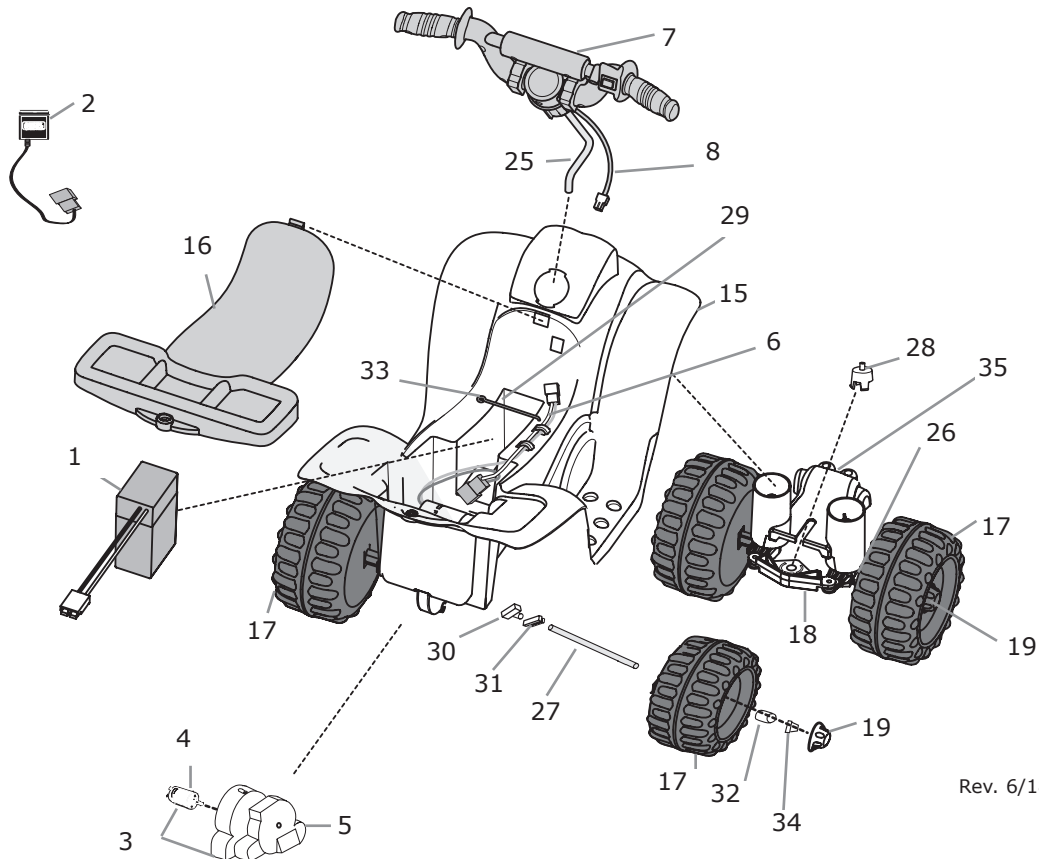

Age Range: 1-3 years  
 Weight Limit: 40 lbs.  
 Surfaces: Grass/Asphalt/Hard Surfaces  
 Speed: 2 mph  
 Colors: Dark Pink Body/Green Seat/  
 Purple Wheels  
 Intro: 2008  
 Suggested Retail: \$71.41  
 Box Dimensions: 26.250 x 13 x 16.375  
 17 lbs  
 Warranty: One Year Vehicle  
 6 Months Battery

N8379  
 Lil Quad Pink  
 (Target Exclusive)  
 PW Toddler Series  
 6V 4 Amp

Rev. 6/18/08

Item No.	Description	Part No.	Qty	Item No.	Description	Part No.	Qty
<b>Working / Electrical Parts</b>				<b>Hardware / Metal Parts</b>			
1.	6V 4Amp Battery	00801-1457	1	25.	Steering Column	J8473-4539A	1
2.	6V 4Amp Charger	00801-1483	1	26.	Front Axle	77760-4519	2
<b>3.</b>	<b>Motor Gearbox Assy</b>	<b>00968-3900</b>	<b>1</b>	27.	Rear Axle	77760-4529	1
<b>4.</b>	<b>Motor Assy</b>	<b>00968-3700</b>	<b>1</b>	28.	Steering Column Retainer	J8473-2359	1
<b>5.</b>	<b>Gearbox Assy #10</b>	<b>00968-3800</b>	<b>1</b>	29.	Battery Retainer	74230-4129	1
<b>6.</b>	<b>Main Wiring Harness</b>	<b>3800-7785</b>	<b>1</b>	30.	Rectangular Bushing	74504-2549	2
7.	Handlebar Assembly w/harness	N8379-9209	1	31.	Wheel Bushing	78560-2659	2
	(Includes handlebar harness/switch & steering column)			32.	Bushing	N8379-2129	4
8.	Handlebar Harness w/switch	3800-8755	1	33.	8 x 7/8 Trusshead Screw	0801-0228	2
				34.	.354 Cap Nut	0801-0548	8
				35.	Brushguard	N8379-2139	1
<b>Plastic/Other Parts</b>				<b>Parts Not Shown</b>			
15.	Vehicle w/Seat	N/A	1	Owner's Manual	N8379-0920	1	
16.	Seat w/Lock	N8379-6149	1	Label Sheet	N8379-0310	1	
17.	Wheel	J7825-2119	4	Parts Bag	3800-8226	1	
18.	Front Wheel Assembly	N8379-9139	1	5/16 Washer	0801-0253	2	
19.	Hubcap Center	N8379-2349	4	<b>PIC Switch Pushbutton</b>	<b>00801-0697</b>	<b>1</b>	
				Wrench	00801-1567	1	
				J-Lock Fastener - Black	74517-2439	1	