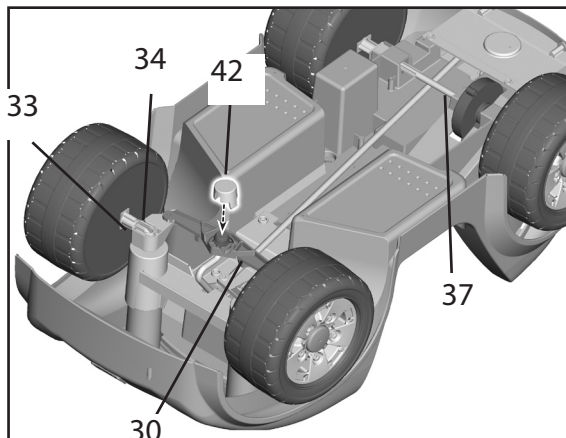

M0411

Pink Tot Rod

Toddler Series

TRU Exclusive

Mini 6 Volt

Bottom View

Rev. 07/25/07

Item No.	Description	Part No.	Qty.	Item No.	Description	Part No.	Qty.	Item No.	Description	Part No.	Qty.
----------	-------------	----------	------	----------	-------------	----------	------	----------	-------------	----------	------

Working / Electrical Parts

1	6V, 4 Amp Blue Battery	00801-1457	1
2	6V 4 Amp Charger	00801-1483	1
3	Main Harness Assembly	G2580-9799	1
4	Steering Wheel w/Harness.	3800-8376	1

Plastic / Other Parts

10	Body	N/A	1
11	Seat	3800-8366	1
12	Wheel	N/A	4
13	Windshield/Dash w/Knob	3800-8368	1
14	Hubcap	G2580-2149	4
15	Hubcap Center	G2580-2159	4
16	Steering Wheel Cap	H4793-2259	1
17	Turn Signal	M0411-2429	1
18	Key	N/A	1
19	Seat Belt Set	G2580-5509	1
20	Handle	M0411-9309	1
21	Channel Cover	M0411-2529	1