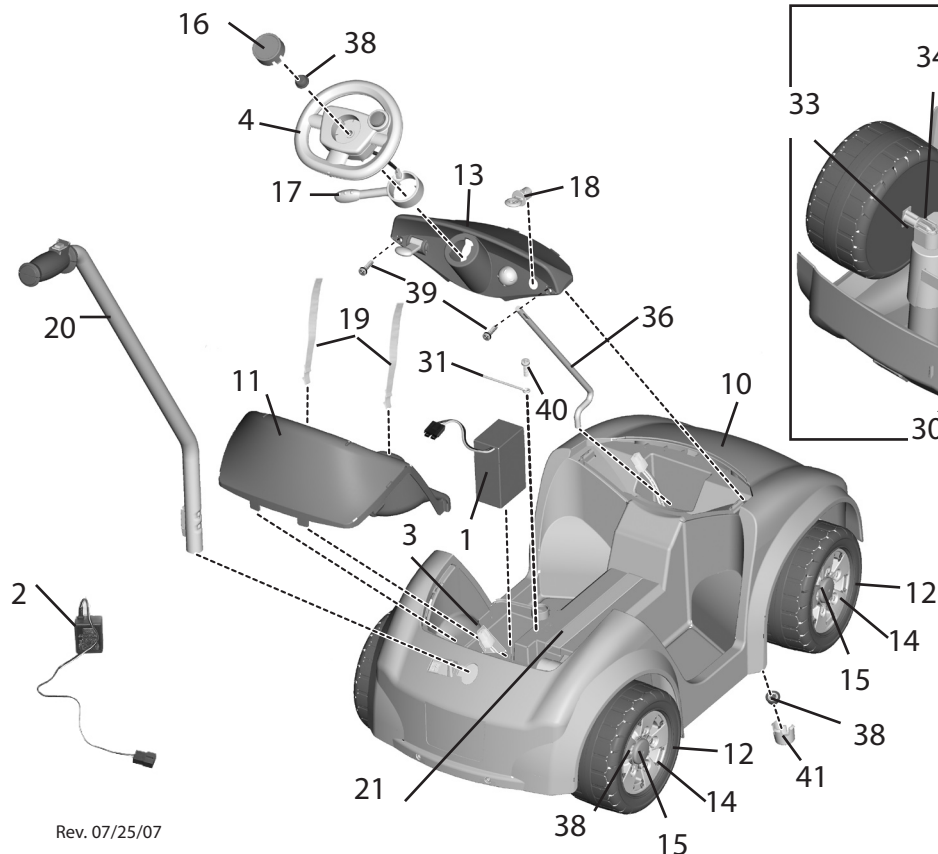

Age Range: 1-3 Years
 Weight Limit: 40 lbs.
 Surfaces: Hard Surfaces & Grass
 Speed: 2 MPH Forward
 Colors: Pink Body/Purple Seat/
 Black Wheels
 Intro: 2007
 Suggested Retail: \$109.99
 Box Dimensions:
 12.125 x 35.500 x 19.375
 24 lbs.
 Warranty
 One Year Vehicle
 6 Months Battery

M0411

Pink Tot Rod

Toddler Series

TRU Exclusive

Mini 6 Volt

Bottom View

Rev. 07/25/07

Item No.	Description	Part No.	Qty.	Item No.	Description	Part No.	Qty.	Item No.	Description	Part No.	Qty.
----------	-------------	----------	------	----------	-------------	----------	------	----------	-------------	----------	------

Working / Electrical Parts

1	6V, 4 Amp Blue Battery	00801-1457	1
2	6V 4 Amp Charger	00801-1483	1
3	Main Harness Assembly	G2580-9799	1
4	Steering Wheel w/Harness.	3800-8376	1

Plastic / Other Parts

10	Body	N/A	1
11	Seat	3800-8366	1
12	Wheel	N/A	4
13	Windshield/Dash w/Knob	3800-8368	1
14	Hubcap	G2580-2149	4
15	Hubcap Center	G2580-2159	4
16	Steering Wheel Cap	H4793-2259	1
17	Turn Signal	M0411-2429	1
18	Key	N/A	1
19	Seat Belt Set	G2580-5509	1
20	Handle	M0411-9309	1
21	Channel Cover	M0411-2529	1