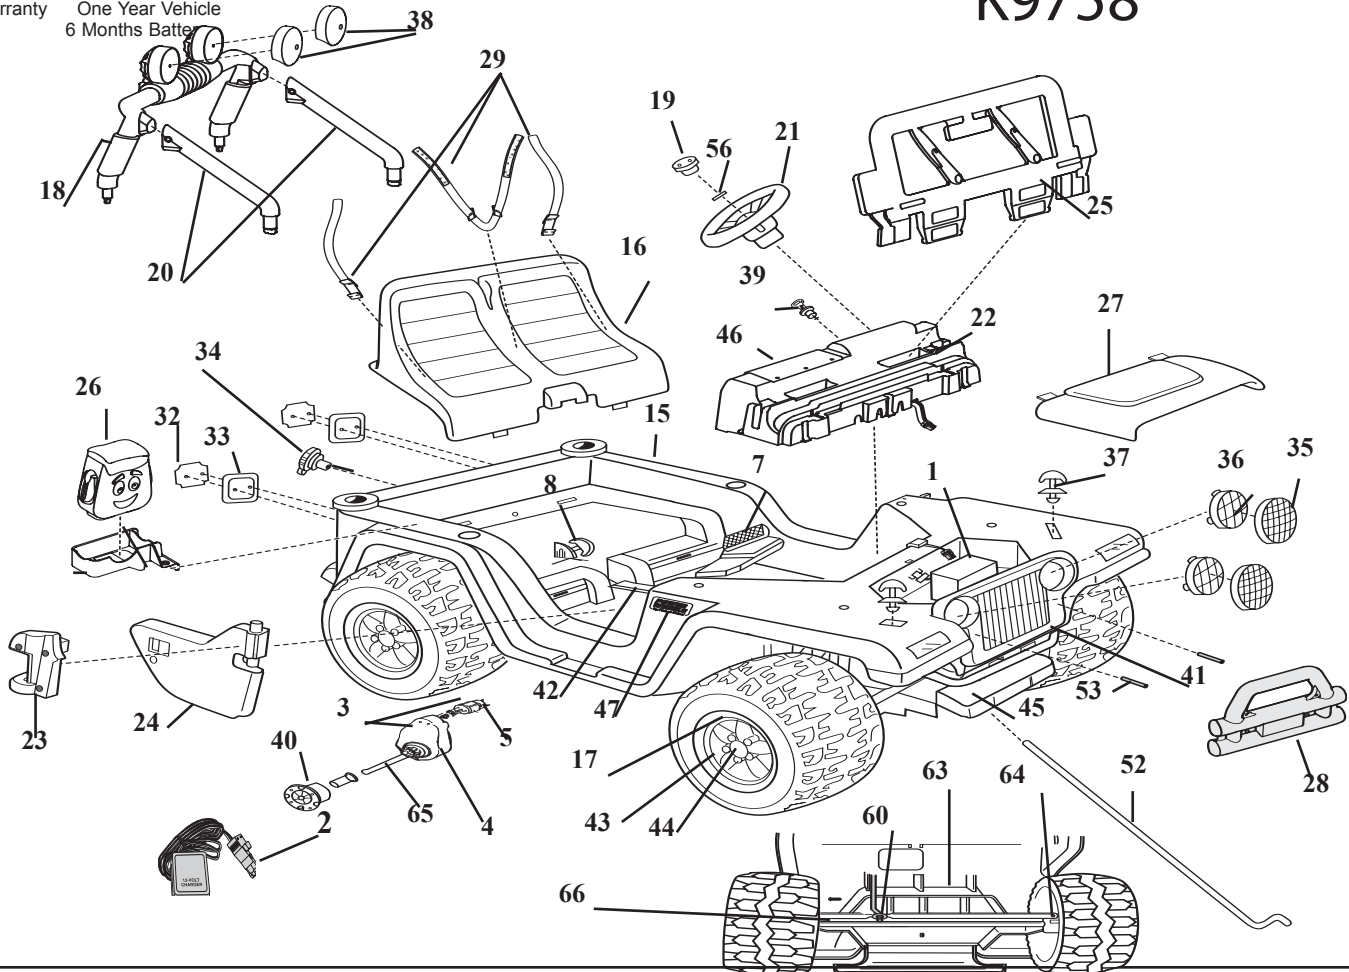

# Advanced Series 12 Volt Diego Jeep Wrangler K9758

Intro: 2007  
 Suggested Retail: 199.99  
 Box Dimensions: 18 x 33 x 45:  
 67 lbs  
 Warranty One Year Vehicle  
 6 Months Battery

Item No.	Description	Part No.	Qty.	Item No.	Description	Part No.	Qty.	Item No.	Description	Part No.	Qty.
<b>Working / Electrical Parts</b>											
1.	12V Battery	00801-0638	1	29.	Seat Belt Set	75597-5339	1	<b>Parts Not Shown</b>			
2.	12V Charger	00801-1480	1	32.	Taillight Lens Set	73233-2279	1	Large Parts Bag	K9758-9070	1	
3.	<b>Motor Gearbox Assm</b>	<b>00968-2912</b>	<b>2</b>	33.	Taillight Housing Set	73233-2759	1	Hardware Bag	K4563-9299	1	
4.	<b>Gearbox W/out Motor</b>	<b>00968-2802</b>	<b>2</b>	34.	Gas Cap	75598-2439	1	Owner's Manual	K9758-0920	1	
5.	<b>Motor Pinion Assm</b>	<b>00968-2702</b>	<b>2</b>	35.	Headlight Guard	77770-2469	2	Decal Sheet	K9758-0320	1	
6.	<b>Main Harness Assm</b>	<b>C2390-9799D</b>	<b>1</b>	36.	Headlight Lens	74440-2879	2	<b>Control Switch(Shifter/Rocker)00801-0923 1</b>			
7..	Footboard Assm	74020-9839	1	37.	Hood Latch	K4564-9559	2	<b>Footswitch (Plunger Type) 00801-1566 1</b>			
8.	Shifter Assm	74310-9239	1	38.	Light Cover	K9758-2169	2	.437 Cap Nut	0801-0226	1	
<b>Plastic / Other Parts</b>											
15.	Body	N/A	1	39.	Key Assembly	75840-9409	1	Battery Retainer	3800-7809	1	
16.	Seat	K9758-2319	1	40.	Driver	74460-2249	2	Door Hinge Left	H4807-2139	1	
17.	Wheel	B7659-2459	4	41.	Grill	78478-2849	1	Radio Cover w/out Screw	H4803-2369	1	
18.	Rollbar	K9758-9219	1	42.	Channel Cover	B7659-2289	1	8 x 1 Screw N/A	00801-1259	6	
19.	Steering Wheel Button	K4564-2729	1	43.	Hubcap	K4564-2469	4	10 x 3/4 Screw N/A	00801-1262	23	
20.	Rollbar Support	K9758-9379	2	44.	Hubcap Center	K9758-2679	4	8 x 4 Screw N/A	00801-0301	2	
21.	Steering Wheel	K4564-2719	1	45.	Front Module	H4807-2119	1	8-32 x 1.625 Screw N/A	00801-1276	2	
22.	Dash w/Radio	H4807-9259	1	46.	<b>Radio</b>	<b>H4803-9309</b>	<b>1</b>	8 x 5/8 Screw N/A	00913-1029	1	
23.	Door Hinge Right	H4807-2129	1	47.	PW Logo	00801-1503	1	8 Acorn Lock Nut N/A	00801-1277	2	
24.	Door (Bagged Left/Right)	3800-7694	1	<b>Hardware / Metal Parts</b>							
25.	Windshield	K9758-2619	1	52.	Steering Column	H4803-4409	1	N/A = Not Available			
26.	Backpack	K9758-9389	1	53.	Spacer N/A	78477-2069	2				
27.	Hood	B7659-2119D	1	56.	5/32 x 1 1/2 Pin	00801-1565	1				
28.	Brush Guard	K9758-2189	1	60.	8 Lock Nut N/A	00905-0117	1				
				63.	Cross Bar	75840-4409	1				
				64.	Front Axle	B7659-4519	2				
				65.	Rear Axle	B7659-4529	1				
				66.	Steering Linkage Assy.	B7659-9419D	1				