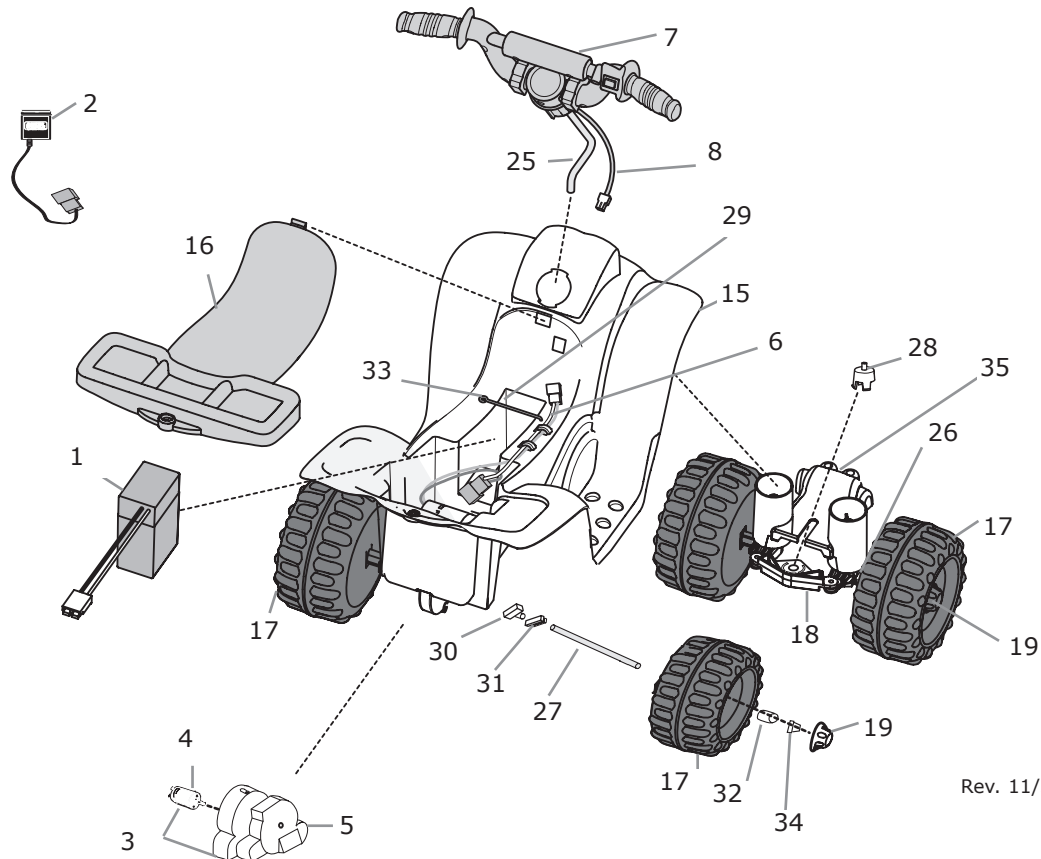

Age Range: 1-3 years
 Weight Limit: 40 lbs.
 Surfaces: Grass/Asphalt/Hard Surfaces
 Speed: 2 mph
 Colors: Yellow Body/Blue Seat/
 Black Wheels
 Intro: 2006
 Suggested Retail: 64.88
 Box Dimensions: 26.250 x 13 x 16.375
 17 lbs
 Warranty: One Year Vehicle
 6 Months Battery

K4565

Diego Lil Quad

PW Toddler Series

6V 4 Amp

Rev. 11/3/06

Item No.	Description	Part No.	Qty	Item No.	Description	Part No.	Qty
Working / Electrical Parts				Hardware / Metal Parts			
1.	6V 4Amp Battery	00801-1230	1	25.	Steering Column	J8473-4539	1
2.	6V 4Amp Charger	00801-0976	1	26.	Front Axle	77760-4519	2
3.	Motor Gearbox Assy	00968-3900	1	27.	Rear Axle	77760-4529	1
4.	Motor Assembly	00968-3700	1	28.	Steering Column Retainer	77760-2359	1
5.	Gearbox Assembly	00968-3800	1	29.	Battery Retainer	74230-4129	1
6.	Main Wiring Harness	77760-9699	1	30.	Rect. Bushing w/out Ext	76920-2549	2
7.	Handlebar Assembly w/harness (Includes handlebar harness/switch & steering column)	K4565-9209	1	31.	Wheel Bushing w/Ext	76920-2659	2
8.	Handlebar Harness w/switch	77760-9799D	1	32.	Bushing Retainer Keeper	K4565-2129	4
				33.	8 x 7/8 Trusshead Screw	0801-0228	2
				34.	.354 Cap Nut	0801-0604	8
				35.	Brushguard	K4565-2139	1
Plastic/Other Parts				Parts Not Shown			
15.	Vehicle w/Seat	N/A	1	Owner's Manual	K4565-0920	1	
16.	Seat	3800-8098	1	Label Sheet	K4565-0310	1	
17.	Wheel	77760-2119	4	PW Emblem	00801-1503	1	
18.	Front Wheel Assembly	K4565-9139	1	5/16 Washer	0801-0253	2	
19.	Hubcap	K4565-2349	4	PIC Switch Pushbutton	00801-0697	1	