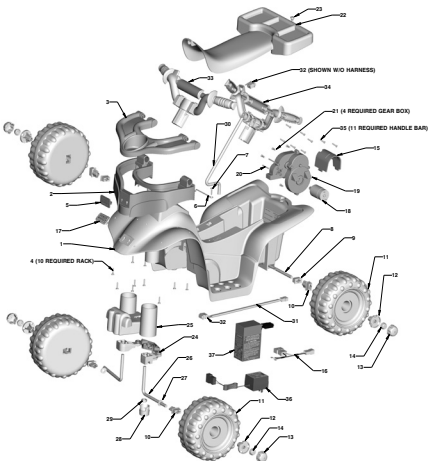

## K0452 Lil KFX (TRU) Toddler Series

Age Range:	12-36 months
Weight Limit:	40 lbs
Surfaces:	Grass/Asphalt/Hard
Speed:	2 MPH Forward Green Body/Yellow Seat/Black Wheels
Colors:	
Intro:	2006
Suggested Retail:	\$79.99
Box Dimensions:	26.250 x 13 x 16.375; 17 lbs.
Warranty:	One Year Vehicle Six Months Battery

Part Number	Description	Quantity	Item	Part Number	Description	QTY	
1	N/A	1		22	J8473-2149	SEAT LABELED	1
2	NA	1		23	78570-2439	LOCK FASTENER	1
3	J8473-2129	1		24	K0451-9329	STEERING LINKAGE ASSY	1
4	0912-8001	10		25	K0452-2139	BRUSH GUARD	1
5	00801-1503	1		26	77760-4519	FRONT AXLE	2
6	74230-4129	1		27	0801-0253	5/16 TIGHT TOL WASHER	2
7	0801-0228	1		28	J8473-2359	STEERING ROD CAP	1
8	77760-4529	1		29	09005-0116	3/18-16 NYLON HEX NUT	1
9	76920-2549	2		30	J8473-4539	STEERING COLUMN	1
10	76920-2659	4		31	3800-7785	HANDLEBAR HARNESS	1
11	77760-2119	4			<b>32 00801-0697</b>	<b>SWITCH, SIGNALUX</b>	<b>1</b>
12	77768-2129	4		33	K0452-9209	*HANDLEBAR, FRONT	1
13	K0452-2349	4		34	K0452-9209	*HANDLEBAR, REAR	1
14	0801-0604	4		35	0912-6002	#6 X .750 PLASTITE	11
15	K0452-2159	1		36	08001-0976	CHARGER 4AH	1
<b>16 77760-9699</b>	<b>MAIN HARNESS</b>	<b>1</b>		37	00801-1230	6V, 4AMP BLUE BATTERY	1
17	00801-1503	1					
18	00968-3700	1					
<b>19 00968-3800</b>	<b>#10 GB BLK</b>	<b>1</b>					
20	08001-0198	2					
21	0801-0202	4					

### PARTS NOT SHOWN

Part Number	Description	QTY
00801-1567	Wrench	1
0801-0198	Lock Out Screw	1
<b>00968-3900</b>	<b>Motor Gearbox Assy</b>	<b>1</b>
K0452-0920	MANUAL	1
K0452-0310	DECAL SHEET	1

7/22/2006 12:14

**Bold and Underlined parts are to be purchased and installed by Service Centers only. These may not be sold directly to consumers by Service Centers or Fisher-Price.\* #33 & #34 are shown on the diagram. Both consist of the handlebar assy.**