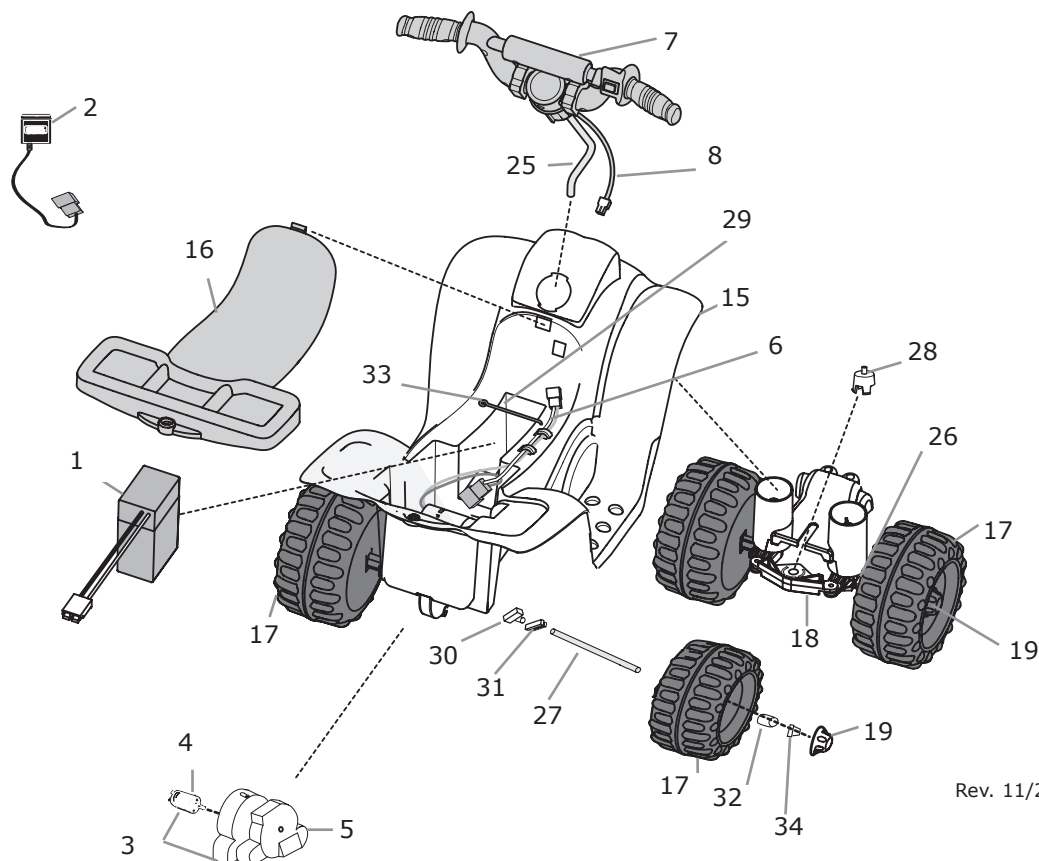

Age Range: 1-3  
 Weight Limit: 40 lbs.  
 Surfaces: Grass/Asphalt/Other  
 Hard Surfaces  
 Speed: 2 mph  
 Colors: Red Body/Orange Seat/  
 Purple Wheels  
 Intro: 2005  
 Suggested Retail: 68.88  
 Box Dimensions:  
 26.250 x 13 x 16.375; 17 lbs  
 Warranty One Year Vehicle  
 6 Months Battery

### 6V 4 AMP

Rev. 11/28/05

Item No.	Description	Part No.	Qty. Item	Part	No. Qty.	Description	No.
<b>Working / Electrical Parts</b>							
1.	6V 4amp Battery	00801-1230	1				
2.	6V 4amp Charger	00801-0976	1				
<b>3.</b>	<b>Motor Gearbox Assy</b>	<b>00968-3900</b>	<b>1</b>				
<b>4.</b>	<b>Motor Assembly</b>	<b>00968-3700</b>	<b>1</b>				
<b>5.</b>	<b>Gearbox Assembly</b>	<b>00968-3800</b>	<b>1</b>				
<b>6.</b>	<b>Main Wiring Harness</b>	<b>77760-9699</b>	<b>1</b>				
7.	Handlebar Assy w/harness (Includes handlebar harness/switch & steering column)	J7825-9209	1				
8.	Handlebar Harn w/Switch	77760-9799D	1				
<b>Hardware / Metal Parts</b>							
	25. Steering Column	77760-4539	1				
	26. Front Axle	77760-4519	2				
	27. Rear Axle	77760-4529	1				
	28. Steering Column Retainer	77760-2359	1				
	29. Battery Retainer	74230-4129	1				
	30. Rect. Bushing w/out Ext	76920-2549	2				
	31. Wheel Bushing w/Ext	76920-2659	2				
	32. Bushing Retainer Keeper	J4030-2129	4				
	33. 8 x 7/8 Trusshead Screw	0801-0228	2				
	34. .354 Cap Nut	0801-0604	8				
<b>Plastic/Other Parts</b>							
15.	Vehicle w/Seat	N/A	1				
16.	Seat	3800-7965	1				
17.	Wheel	J7825-2119	4				
18.	Front Wheels Assembly	J7825-9139	1				
19.	Cover Retainer Keeper	J4030-2349	4				
<b>Parts Not Shown</b>							
	Owner's Manual	J7825-0920	1				
	Decal Sheet	J7825-0310	1				
	PW Emblem	00801-1503	1				
	5/16 Washer	0801-0253	2				
	<b>PIC Switch Pushbutton</b>	<b>00801-0697</b>	<b>1</b>				