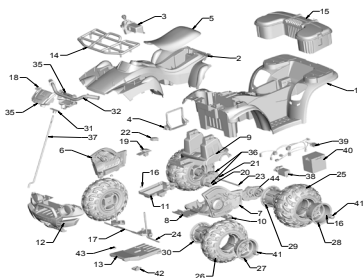

J5248 -TRU

Kawasaki Brute Force

12 VOLT ADVANCED SERIES

Age Range:	3-7 Years
Weight Limit:	130 lbs.
Surfaces:	Ultimate Terrain
Speed:	2.5 MPH Forward/Reverse 5.0 MPH Forward
Colors:	Red Body, Black Wheels
Intr:	2006
Suggested Retail:	\$289.99
Box Dimensions:	27.7 x 29.8 x 49.8; 67 lbs
Warranty:	One Year Vehicle Six Months Battery