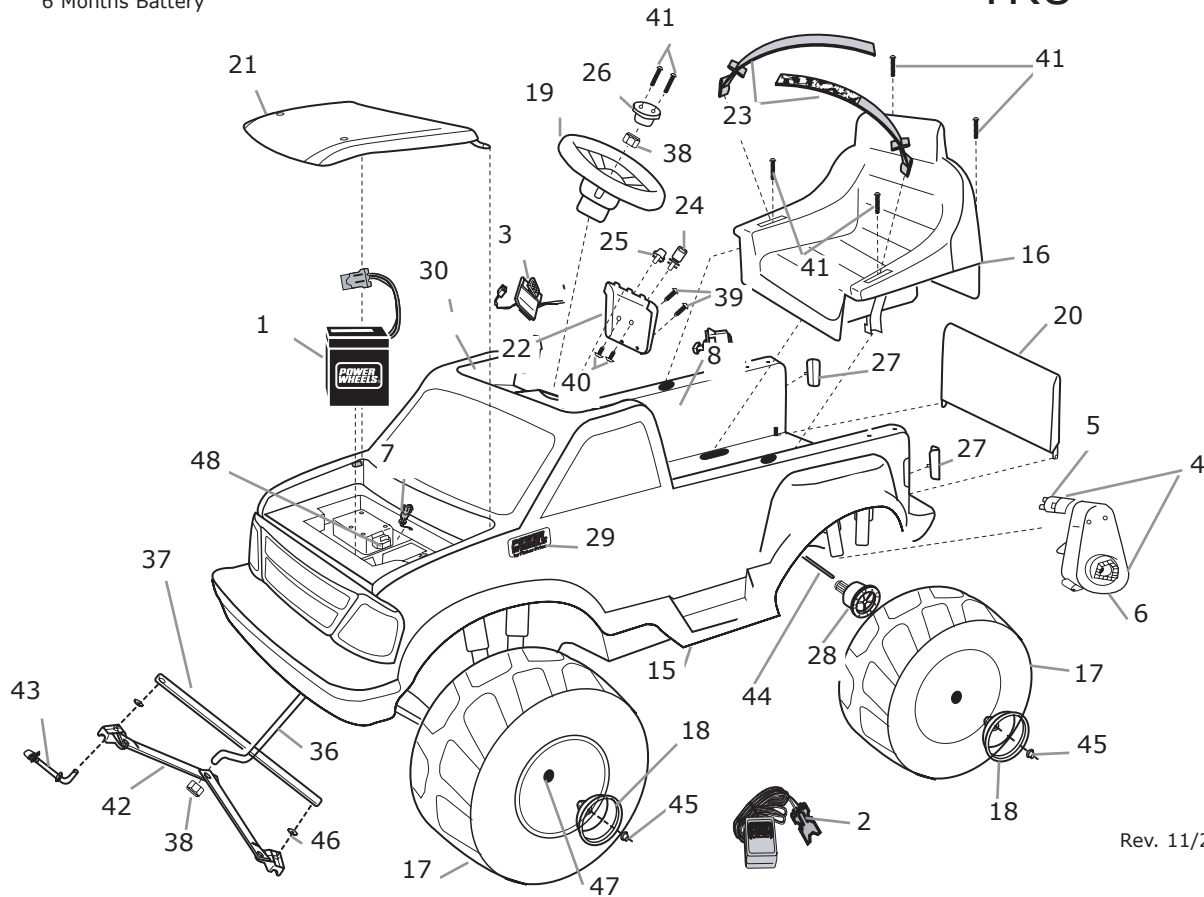

Age Range: 2-6
Weight Limit: 65 lbs.
Surfaces: Grass/Asphalt & Other
Hard Surfaces
Speed: 3.5 For/Rev
Colors: Blue Body/Gray
Seat/Black Wheels
Intro: 2005
Suggested Retail: 179.99
Box Dimensions
:24.500 x 31.000 x 49.000
61.5 lbs.
Warranty One Year Vehicle
6 Months Battery

J5244

Blue Thunder Monster Truck

S6V Preschool Series

TRU

Rev. 11/23/05

Item No.	Description	Part No.	Qty. Item	Part	No. Qty.	Description	No.	
Working / Electrical Parts			30. Microphone	N/A	1	Parts Not Shown		
1.	S6V Battery	00801-0712	1			Large Parts Bag	J5244-9259 1	
2.	S6V Charger	00801-0974	1			Hardware Bag	J5244-9279 1	
3.	Footboard Assy.	J5244-9829	1			Owner's Manual	J5244-0920 1	
4.	Motorgearbox Assy	74180-9519	2	Hardware / Metal Parts			Decal Sheet	J5244-0310 1
5.	Motor Assembly	74580-9539	2	36. Steering Column	J5244-4459	1.	Footswitch (Plunger Type) 00801-0933 1	
6.	Gearbox Assembly	74550-9279	2	37. Cross Bar	74420-4259	1	Switch Control (Shift-Rock) 00801-0923 1	
7.	Main Harness Assy	78474-9889	1	38. 3/8-16 Lock Nut.	00905-0116	2	Cable Tie	3800-7424 1
8.	Shifter Assembly	78457-9539	1	39. 6 x 1/2 Screw	0801-0222	2	Channel Cover	74210-2039 1
Plastic / Other Parts			40. 6 x 3/8 Screw N/A	(Order Hardware Bag)		2	Assembly Tool	00801-1567 1
15.	Body	N/A	1	41. 8 x 1 Screw N/A	(Order Hardware Bag)			
16.	Seat	75548-2319	1	42. Steering Linkage Assy	J5244-9419	1		
17.	Wheel	74420-2459	4	43. Front Axle	74420-4509	2		
18.	Hubcap	78457-2079	4	44. Rear Axle	74420-4519	1		
19.	Steering Wheel	74440-2379	1	45. .437 Cap Nut	0801-0226	6		
20.	Tailgate	3800-7598	1	46. 7/16 Washer	0801-0196	2		
21.	Hood	3800-7957	1	47. 7/16 Round Bushing	74550-2689	2		
22.	Dash Cover	75548-2099	1	48. Battery Retainer Assy	75548-9409	1		
23.	Seat Belt Strap	3800-7979	2					
24.	Key	J5244-2049	1					
25.	Knob	J5244-2089	1					
26.	Steering Wheel Cap	74550-2729	1					
27.	Taillight Lens Set	74420-2059	1					
28.	Driver	74460-2249	2					
29.	PW Emblem	74460-9069	1					

N/A = Not Available

Bold and Underlined parts are to be purchased and installed by Service Centers only. These items may not be sold directly to consumers by Service Centers or Fisher-Price.