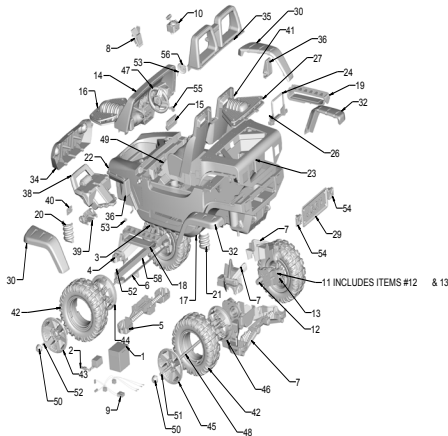

J4394
J4395-CANADA
JEEP HURRICANE
12 Volt Advanced Series

Age Range:	3+
Weight Limit:	130 lbs
Surfaces:	Ultimate Terrain
Speed:	2.5 Mph Forward/Reverse 5.0 Mph Forward
Colors:	Blue Body/Orange Seat
Intro:	2006
Suggested Retail:	$399.99
Box Dimensions:	28.4x32.4x51 – 96 lbs
Warranty:	One Year Vehicle Six Months Battery

ITEM PART #	DESCRIPTION	QTY	ITEM PART #	DESCRIPTION	QTY
1	00801-1861 BATTERY, 12V (ORANGE TOP)	1 EA	29	J4394-2829 MESH, REAR	1 EA
2	00801-0972 CHARGER, 12V PROBE	1 EA	30	3800-8198 FRONT FENDER SET	1 EA
3	N/A CONTROL ARM, FRONT RIGHT	1 EA	32	3800-7994 REAR FENDER SET	1 EA
4	N/A CONTROL ARM, FRONT LEFT	1 EA	34	J4394-9709 GRILLE ASSEMBLY	1 EA
5	N/A SUSPENSION, FRONT	1 EA	35	J4394-9759 ROLLBAR ASSEMBLY	1 EA
6	J4394-9010 STEERING LINKAGE ASSEMBLY	1 EA	36	3800-8256 MIRROR SET (LEFT & RIGHT)	1 EA
7	N/A REAR SUSPENSION ASSEMBLY	2 EA	38	J4394-8890 BRUSH GUARD ASSEMBLY	1 EA
8	J4394-9309 FOOTBOARD ASSEMBLY	1 EA	39	J4394-8879 LICENSE PLATE FRAME	1 EA
9	J4394-9799 WIRING HARNESS	1 EA	40	00801-1518 LARGE PW-EMBLEM	1 EA
10	J4394-9319 SHIFTER ASSEMBLY	1 EA	41	J4394-9909 SEAT ASSEMBLY	1 EA
11	<u>00988-2917 #7 MOTOR/GEARBOX ASM</u>	<u>2 EA</u>	42	J4394-2529 WHEEL	4 EA
12	<u>00988-2706 #7 MOTOR/PINION</u>	<u>2 EA</u>	43	3800-8223 BAGGED FRONT RIMS, OUTER/INNER	1 EA
13	<u>00988-2810 #7 GEARBOX</u>	<u>2 EA</u>	44	"SEE # 43 BAGGED FRONT RIMS, OUTER/INNER	1 EA
14	3800-8257 WINDSHIELD/DASHBOARD W/RADIO	1 EA	45	3800-8224 BAGGED REAR RIMS, OUTER/INNER	1 EA
15	J4394-9559 BATTERY DOOR/SCREWS	1 EA	46	"SEE # 45 BAGGED REAR RIMS, OUTER/INNER	1 EA
16	J4394-9260 FALSE FRONT MOTOR ASSY W/MESH	1 EA	47	3800-8255 STEERING WHEEL ASSEMBLY	1 EA
17	N/A CHASSIS	1 EA	48	J4394-4519 REAR AXLE	1 EA
18	N/A RUNNING BOARD, LEFT	1 EA	49	J4394-4459 STEERING COLUMN	1 EA
19	N/A RUNNING BOARD, RIGHT	1 EA	50	J4394-2959 HUBCAP	4 EA
20	N/A FRONT SHOCK/SPRING	2 EA	51	J4394-2149 WHEEL RETAINER .750	2 EA
21	N/A REAR SHOCK/SPRING	2 EA	52	00801-1621 FRONT AXLE CAP .437	4 EA
22	N/A BODY	1 EA	53	00801-1565 STEERING PIN	1 EA
23	3800-8052 REAR CLIP	1 EA	54	J4394-2849 TAILLIGHTS	2 EA
24	3800-7809 BATTERY RETAINER (SCREWS 8X 3/4)	1 EA	55	J4394-2269 KEY	1 EA
25	N/A SCREW, SELF TAPPING	2 EA	56	J4394-2789 STEERING WHEEL CAP	1 EA
26	N/A FALSE REAR MOTOR ASSY W/MESH	1 EA	57	00801-1620 STEERING COLUMN CAP	1 EA
27	N/A	1 EA	58	J4394-4410 CROSSBAR	1 EA
Parts Not Shown					
J4394-9269	HARDWARE BAG	1 EA	<u>00801-1568</u>	<u>FOOTSWITCH</u>	<u>1 EA</u>
J4394-9160	PARTS BAG	1 EA	74440-5349	SEATBELT LAP STRAP	1 EA
J4394-0310	MAIN LABEL SHEET	1 EA	J4394-0320	MYLAR LABEL	1 EA
J4394-4509	FRONT AXLE	2 EA	J4394-9059	BATTERY LIFE INDICATOR	2 EA
00801-0198	M3-.5 X 32 MM NYLOCK SCREW	2 EA	0801-0196	WASHER - 7/16"	2 EA
<u>00801-0923</u>	<u>ROCKER SWITCH</u>	<u>2 EA</u>	0912-8001	8 X 3/4" SCREW	53 EA