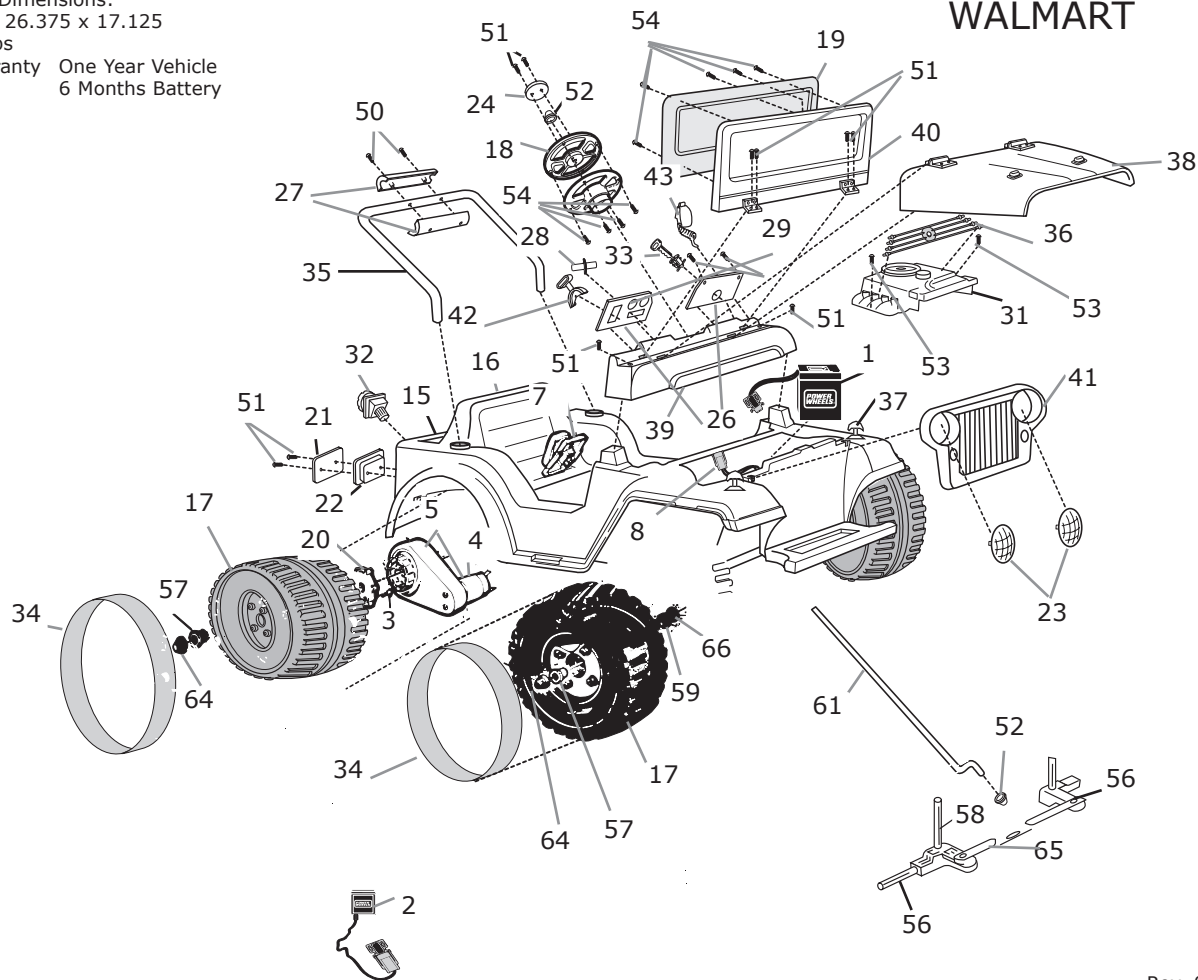

Age Range 1 1/2-4
 Weight Limit: 50 lbs.
 Surfaces: Asphalt/Hard Surfaces

J0713

Jeep Lil Wrangler

6V Preschool Series WALMART

Speed: 2.5 For/Rev
 Colors: Red Body/Black Seat/
 Black Wheels
 Intro: 2005
 Suggested Retail: 78.88
 Box Dimensions:
 38 x 26.375 x 17.125
 36 lbs
 Warranty One Year Vehicle
 6 Months Battery