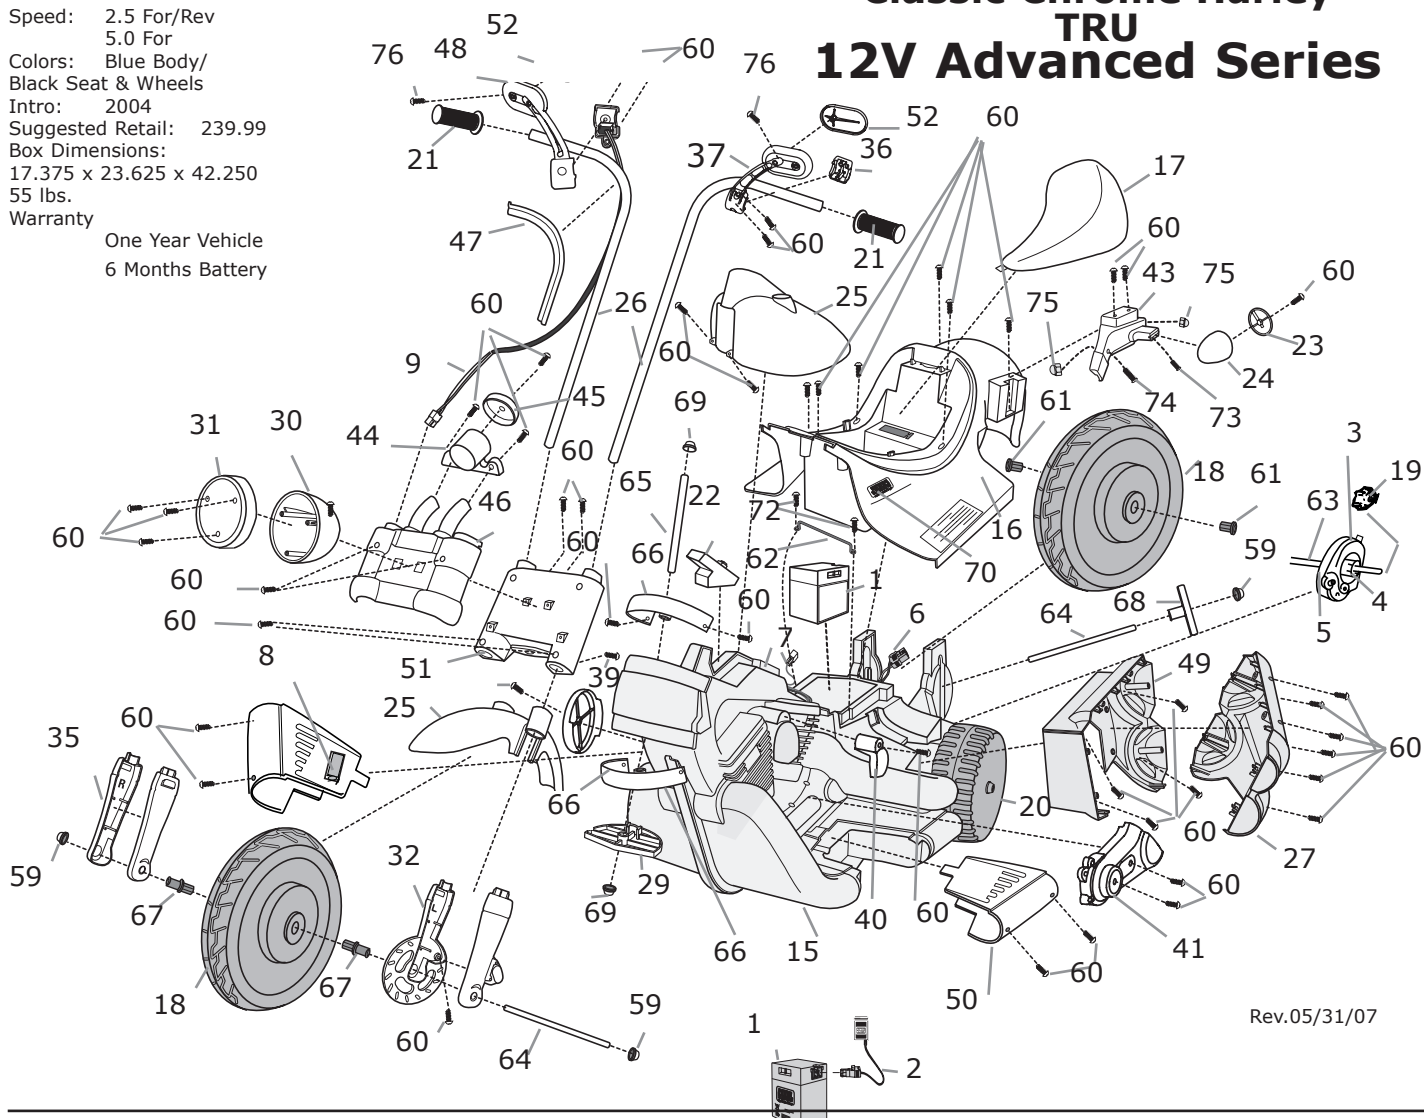

Age Range: 3 and up
 Weight Limit: 65 lbs.
 Surfaces: Grass/ Asphalt &
 Other Hard Surfaces

H4808

Classic Chrome Harley
 TRU
 12V Advanced Series

Speed: 2.5 For/Rev
 5.0 For
 Colors: Blue Body/
 Black Seat & Wheels
 Intro: 2004
 Suggested Retail: 239.99
 Box Dimensions:
 17.375 x 23.625 x 42.250
 55 lbs.
 Warranty
 One Year Vehicle
 6 Months Battery