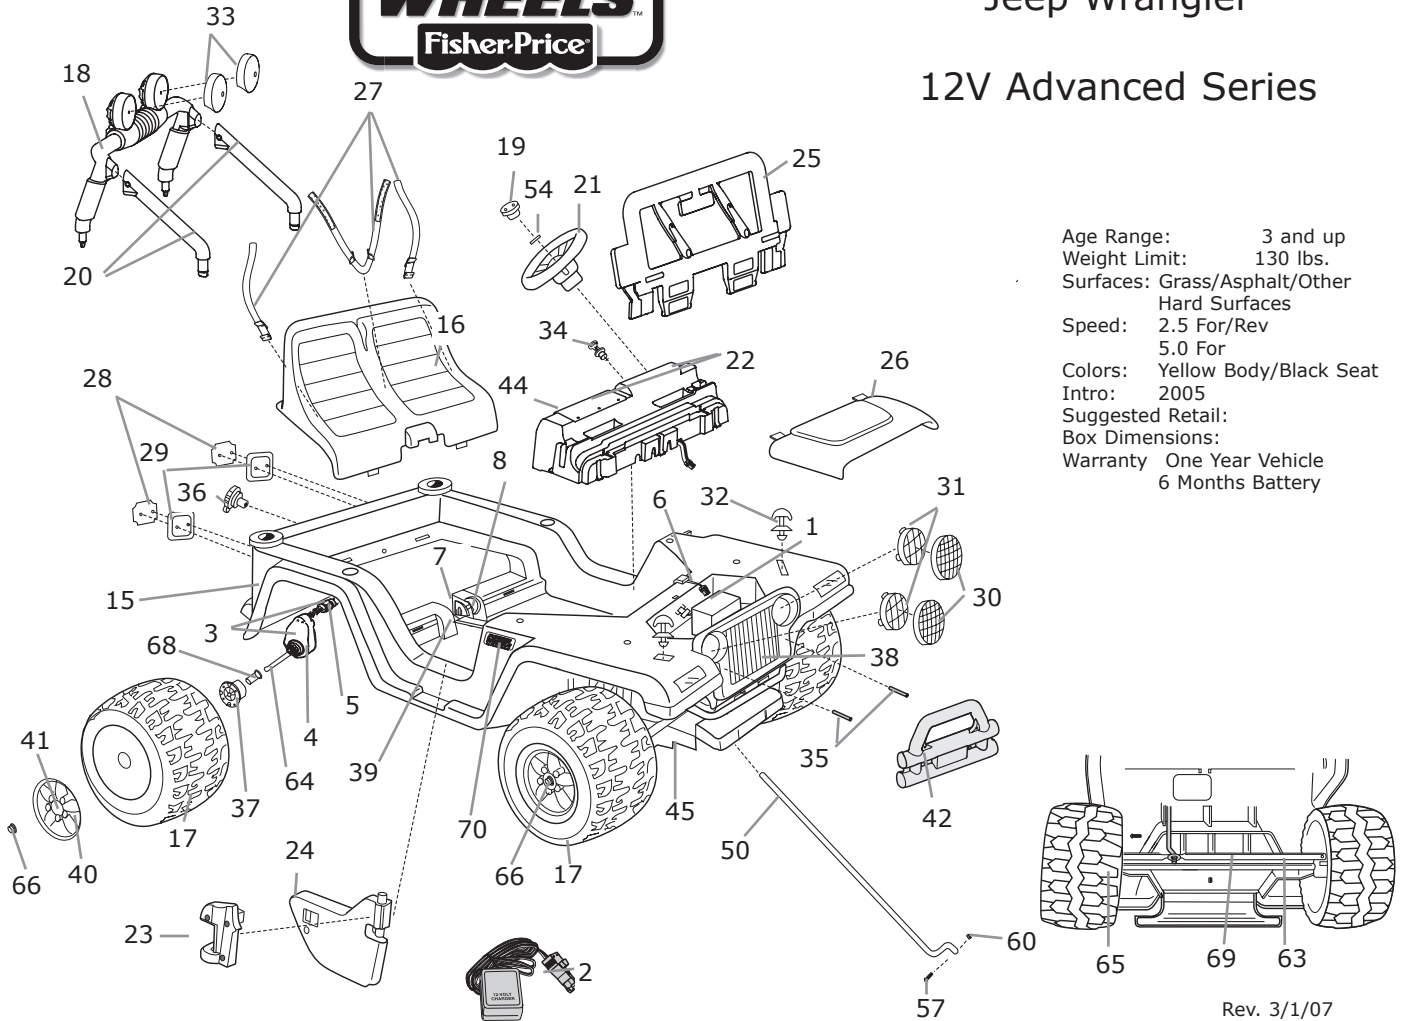

H4807 Jeep Wrangler

12V Advanced Series

Age Range: 3 and up
 Weight Limit: 130 lbs.
 Surfaces: Grass/Asphalt/Other Hard Surfaces
 Speed: 2.5 For/Rev
 5.0 For
 Colors: Yellow Body/Black Seat
 Intro: 2005
 Suggested Retail:
 Box Dimensions:
 Warranty One Year Vehicle
 6 Months Battery