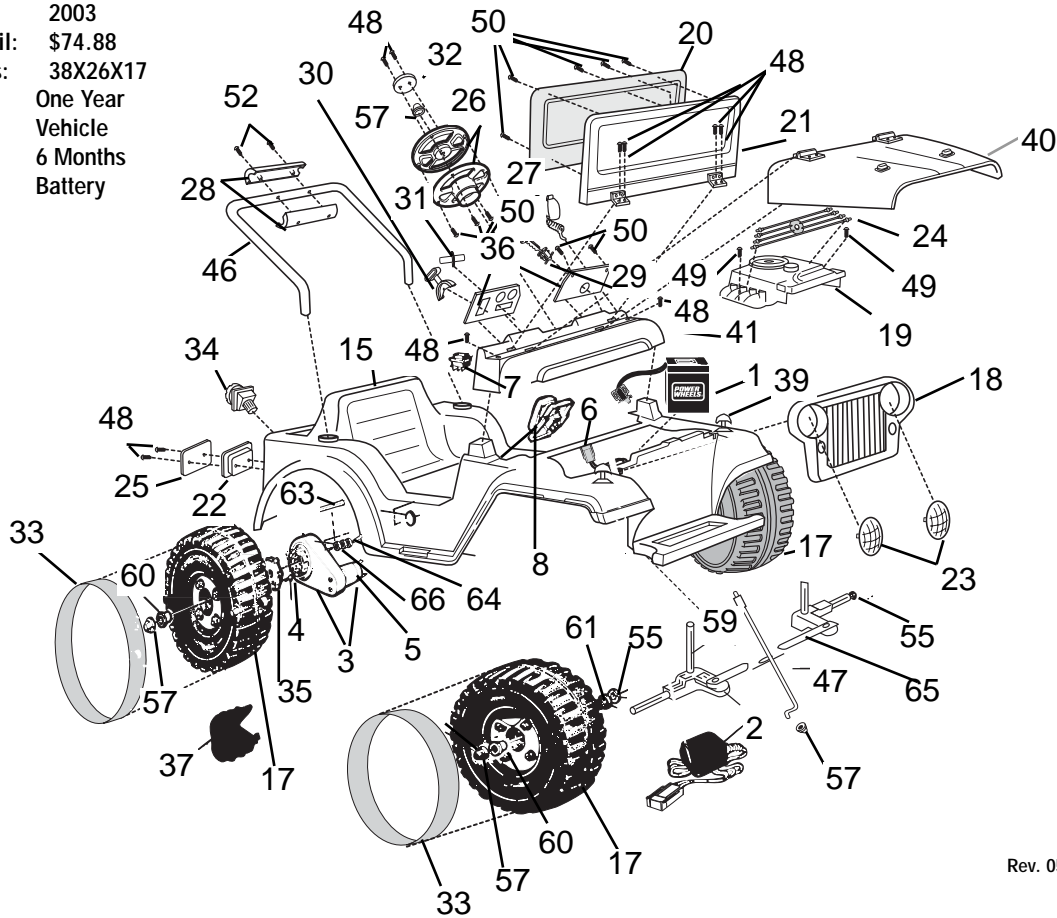

C0729 Lil Jeep- Blue

6 VOLT Preschool Series

Rev. 05/26/04

Item No.	Description	Part No.	Qty.	Item No.	Description	Part No.	Qty.	Item No.	Description	Part No.	Qty.
Working / Electrical Parts											
1.	6V Battery (Order Supplemental Sheet)	00801-1234	1	30.	Shifter Lever N/A	74532-2229	1	63.	Rear Axle	76135-4509	1
2.	6V Charger	00803-0437	1	31.	Radio Dial	74765-2709	2	64.	Rear Axle Spacer N/A	76136-4419	1
3.	Motor Gearbox Assembly	74780-9509	1	32.	Steering Wheel Button	74598-2759	1	65.	Steering Linkage Assy.	76181-4229	1
4.	Gearbox W/out Motor	74580-9269	1	33.	Traction Band Set	76131-2019	1	66.	7/16 Washer	0801-0196	3
5.	Motor Pinion Assembly	74590-9539	1	34.	Gas Cap Assembly	75597-2089	1				
6.	Main Harness Assembly	74780-9799	1	35.	Driver	73233-2239	1				
7.	Control Switch F/R	00801-0885	1	36.	Dash Panel Set/Bezel Set	74598-2699	1				
8.	Footboard Assembly	74765-9389	1	37.	Motor Cover	74750-2359	1				
Plastic / Other Parts											
15.	Body w/Dash & Hood	N/A	1	38.	Dash Knob	74765-2719	2				
17.	Wheel	76133-2459	4	39.	Hoodlatch Assembly	78490-9559	2				
18.	Grill Assm w/Turn Signal Lens	74765-9149	1	40.	Hood	C0729-2119	1				
19.	False Motor Cover	74780-2379	1	41.	Dash	C0729-2139	1				
20.	Windshield	3800-6733	1								
21.	Windshield Frame	C0729-2339	1								
22.	Taillight Housing Set	73233-2759	1								
23.	Headlight Lens	74547-2279	2								
24.	False Spark Plug Wires	78480-2129	1								
25.	Taillight Lens Set	73233-2279	1								
26.	Steering Wheel Assembly	74598-8010	1								
27.	Microphone Assy w/cord	73233-9479	1								
28.	Sport Bar Cover Set	74598-8001	1								
29.	Key Assembly	74765-9369	1								
Hardware / Metal Parts											
46.	Sport Bar (Roll Bar)	76135-4219	1								
47.	Steering Column	74780-4239	1								
48.	#8 X 1" Screw	0912-8003	12								
49.	#8 X 18 X 1" Screw	0801-0222	2								
50.	#6 X 1/2" Screw N/A (Order Hardware Bag)	0801-0280	11								
51.	#6 X 1 1/2" Screw N/A	00801-0870	2								
52.	5/16 Washer	0801-0253	2								
55.	.354 Cap Nut	0801-0604	6								
57.	Front Axle	73241-4509	1								
59.	7/16 Axle Bushing	74550-2689	7								
60.	Round Bushing-(front)	74770-2539	4								
Parts Not Shown											
Large Parts Bag										74598-9289	1
Hardware Bag										74547-9279	1
Owner's Manual										C0727-0920	1
Main Decal Sheet										C0729-0330	1
Small Label Sheet										C0729-0340	1
Adhesive Clip (Harness)										0801-0313	1
Footswitch Singalux										00801-0538	1
Front Post Bushing										74770-2669	2
Rear Axle Post Support										74770-2369	2