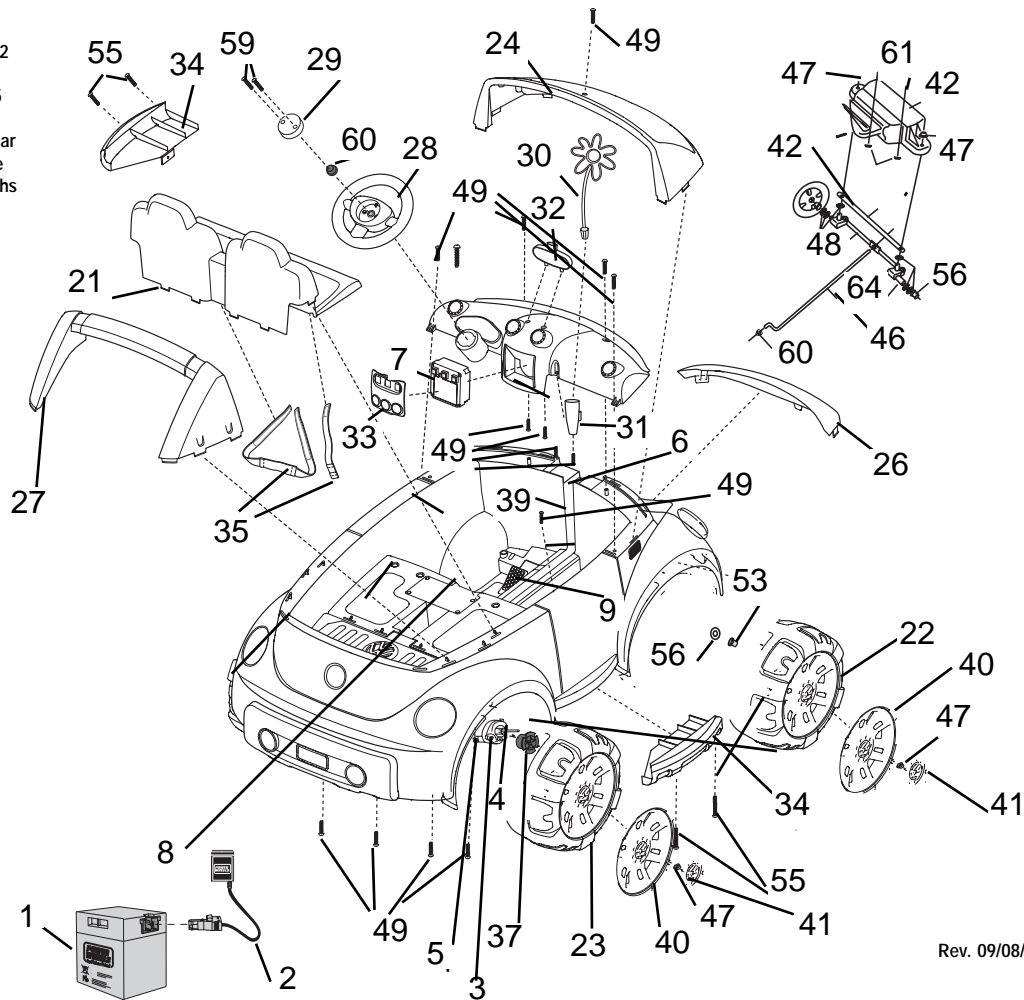

B3162 Barbie Dune Beetle

Advanced Series 12 Volt

Rev. 09/08/04

Item No.	Description	Part No.	Qty.	Item No.	Description	Part No.	Qty.	Item No.	Description	Part No.	Qty.
Working / Electrical Parts				Hardware / Metal Parts				Parts Not Shown			
1.	12V Battery	00801-0638	1	34.	Side Step Set (Running Bds)	B3162-9169-	1		Large Parts Bag	B3162-9249	1
2.	12V Fused Charger w/Probe	00801-0972	1	35.	Seatbelt Set	B3162-5339	1		Hardware Bag	B3162-9289	1
3.	Motor Gearbox Assembly	00968-2913	2	37.	Wheel Driver	74460-2249	2		Literature Bag		
4.	Gearbox W/out Motor	00968-2809	2	38.	Shifter Cover Plate	B3162-2239	1		Owner's Manual	B3162-0920	1
5.	Motor Pinion Assembly	00968-2703	2	39.	Channel Cover	B3162-2279	1		Decal Sheet	B3162-0300	1
6.	Main Harness Assembly	B3162-9799	1	40.	Hubcap	75890-2579	4		Footswitch-Plunger Type	00801-0933	1
7.	Sound Box	B3162-9559	1	41.	Wheel Cover	75890-2589	4		Switch Control (shifter/rocker type)	00801-0923	1
8.	Shifter Assembly	B3162-9339D	1	42.	Front Module w/Cross Bar (Includes 1/4-20 Nyloc Nuts & Machine Screws)	3800-7270	1		Battery Retainer	74020-4819	1
9.	Footboard Assembly	B3162-7389D	1	46.	Steering Column	75890-4239	1		Battery Retainer-Cap (plastic)	74310-2519	1
Plastic / Other Parts				47.	.437 Cap Nut-black	0801-0226	6		Windshield Retainer	B3162-2429	1
20.	Body	N/A		48.	Steering Linkage	B3162-9419D	1		Lower Cross Bar N/A	75890-4439	1
21.	Seat	B3162-2309	1	49.	#8 x 3/4" Screw	0912-8001	14		Screw.Pan 1/4-14X1 1/2 (Steering Linkage Screws)	0801-0578	2
22.	Front Wheel	B3162-2459	2	53.	7/16 Round Bushing	74550-2689	2		Red Retainer N/A	0801-0960	1
23.	Rear Wheel	B3162-2469	2	55.	#8 x 1 3/4" Screw	order hardware bag	4		Washer # 10 N/A	0801-0195	2
24.	Windshield w/Cab	3800-7209	1	56.	7/16" Washerp	0801-0196	4		Front Bumper	B3162-2179	1
25.	Dash	3800-7271	1	59.	#6 x 1" Screw	0801-0254	2		Rear Bumper	B3162-2189	1
26.	Hood (silver)	3800-7269	1	60.	.354 Cap Nuts	0801-0604	3		Rear Axle	75890-4519	1
27.	Roll Bar	B3162-2289	1	61.	Screw, Machine Pan Hd N/A (See # 42)	00801-1229	2				
28.	Steering Wheel	B3162-9719	1	64.	Front Axle	75890-4509	2				
29.	Steering Wheel Button	B3162-2739	1								
30.	Flower	B3162-2609	1								
31.	Vase	B3162-2619	1								
32.	Mirror Assembly	3800-7210	1								
33.	Sound Box Cover	B3162-2269	1								