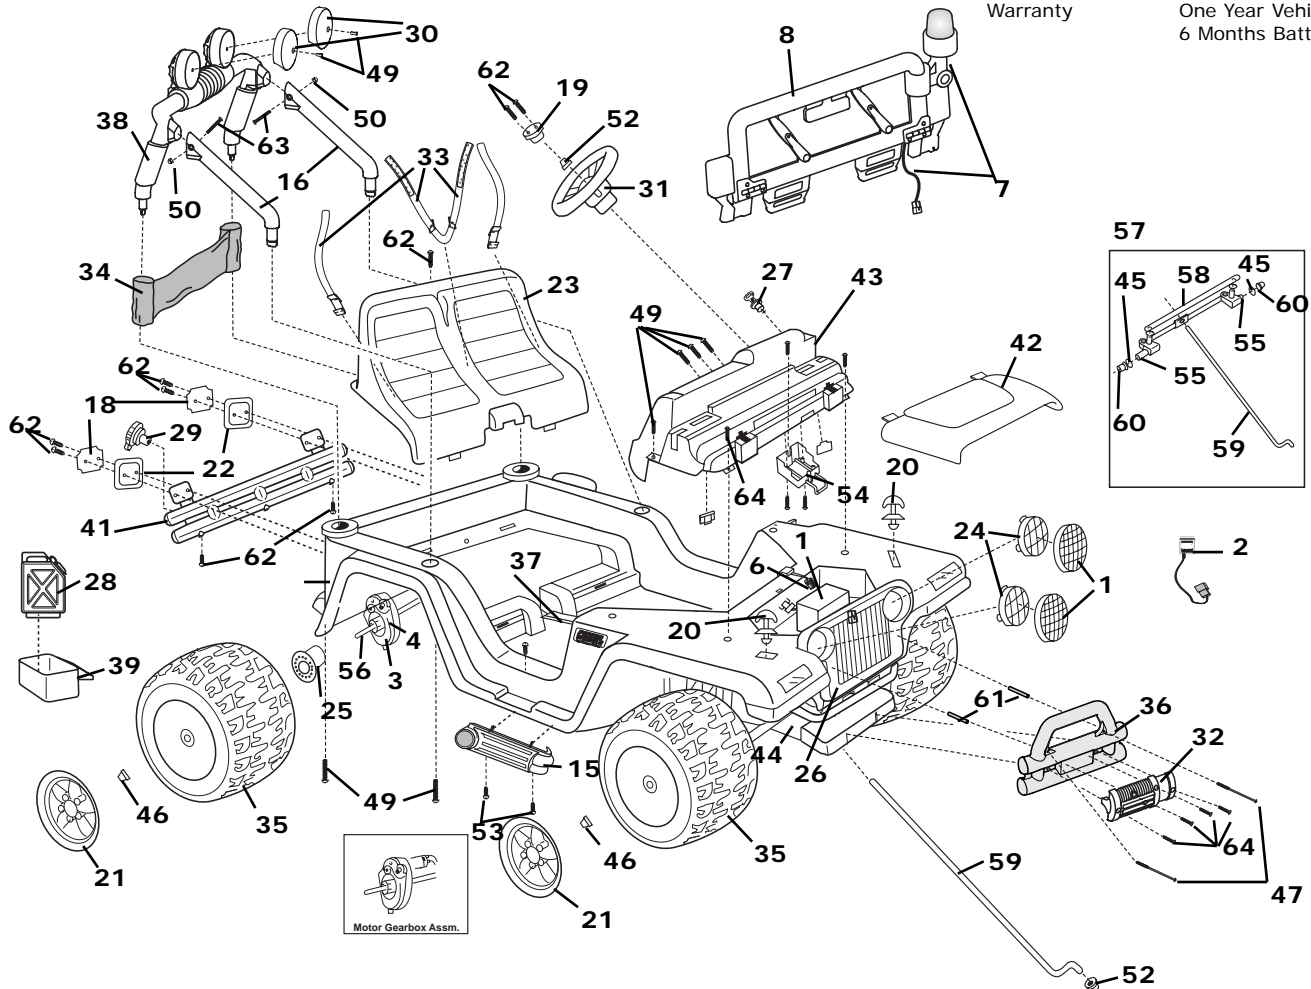

B2489

Barbie Beach Ranger  
Advanced Series  
12 Volt

Age Range: 3-7 years  
Weight Limit: 130 lbs  
Surfaces: Hard and Grass  
Speed: 2.5/5.0 mph for ward. 2.5 reverse  
Colors: Purple and Pink  
Intro: 2003  
Suggested Retail: \$299.99  
Box Dimensions: 20.75 x 33.75 x 44.75  
Warranty: One Year Vehicle  
6 Months Battery