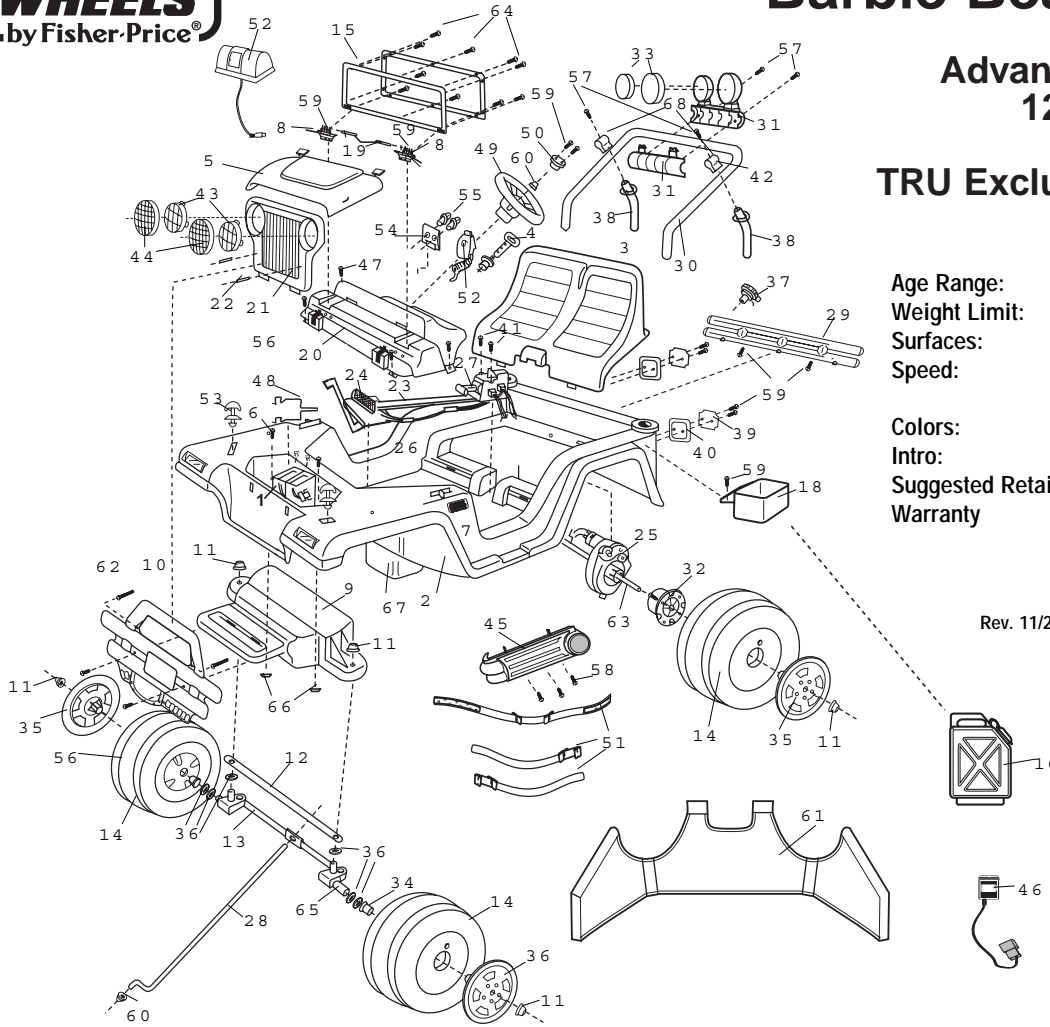

B1675-9993 Barbie Beach Ranger

Advanced Series
12 Volt

TRU Exclusive Canada

Age Range: 3-7 Yrs.
Weight Limit: 130 Lbs.
Surfaces: Hard & Grass
Speed: 2.5 Reverse
2.5 / 5.0 MPH Forward
Colors: Silver w/Purple Wheels
Intro: 2003
Suggested Retail: \$348.60
Warranty: 1 year bumper to bumper
6 Months Battery