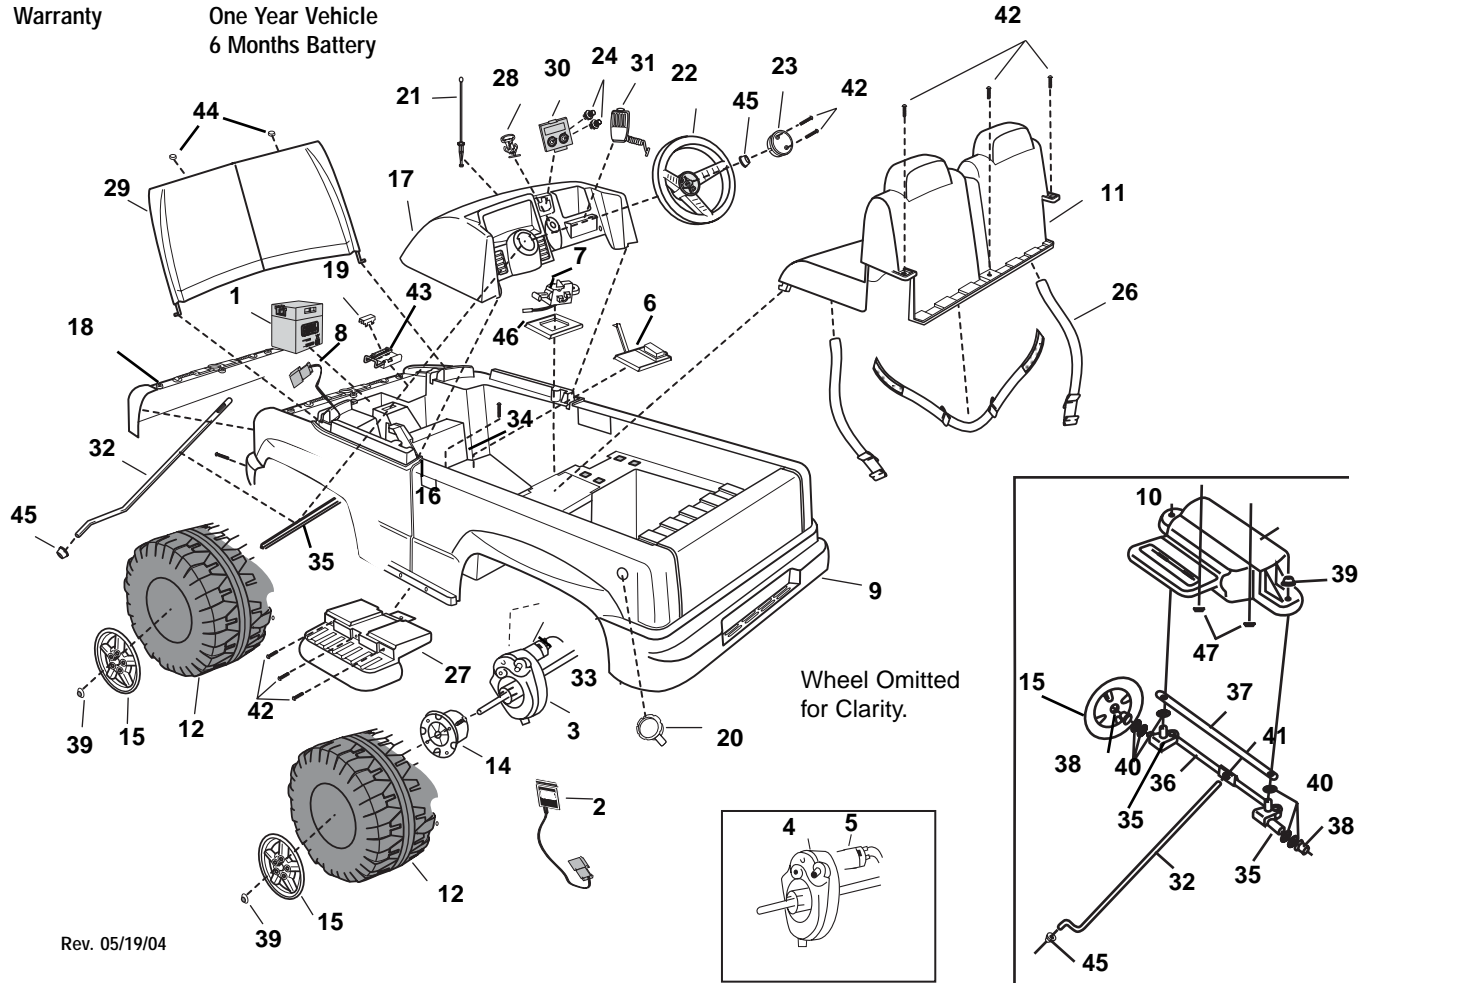

For B1476 made before 3/24/2003. This vehicle body is red.

Age Range: 3-7 Yrs.
Weight Limit: 130 Lbs.
Surfaces: Hard and Grass
Speed: 2.5 MPH Forward/Reverse
5.0 MPH Forward
Colors: Red
Intro: 7-2002
Suggested Retail:
Box Dimensions: 22x34x60
Warranty: One Year Vehicle
6 Months Battery

B1476-9993 Chevy Silverado Truck

Advanced Series
12 Volt

Rev. 05/19/04

Item No.	Description	Part No.	Qty.	Item No.	Description	Part No.	Qty.	Item No.	Description	Part No.	Qty.
Working / Electrical Parts											
1	12V Battery	00801-0638	1	22	Steering Wheel	74440-2379	1	45	.354 cap nut	0801-0604	2
2	12 Volt Charger	00801-0972	1	23	Steering Wheel Cap	74550-2729	1	46	Shifter cover plate	74310-2239	1
3	#7 Motor GearBox Assy.	00968-2910	2	24	Dash Knob	74460-2199	2	47	Front Module Screws N/A	0801-0258	2
4	#7 Gearbox	74310-9529	2	26	Seat Belt	74310-5339	1	PARTS NOT SHOWN			
5	Motor w/Pinion	00968-2701	2	27	Side Step (Set)	B1476-2159	1	Owner's Manual	B1476-0920	1	
6	Footboard Assembly footswitch	B1476-9289	1	28	Key Housing	74765-9369	1	Large Parts Bag	B1476-9259	1	
7	Shifter Assembly	74310-9239	1	29	Hood Assembly	3800-6884	1	Hardware Bag	74310-9279A	1	
8	Wiring Harness	74310-9799	1	30	Knob Plate Bezel	75597-2529	1	Decal Sheet	B1476-0300	1	
Plastic Parts				31	Microphone	75597-9489	1	Decal - Window	B1476-0320	1	
9	Vehicle Body (NA)	74310-2109	1	Hardware				Footswitch	00801-0933	1	
10	Front Module	74460-2019	1	32	Steering Column	74310-4239	1	Wire Clip	0801-0313	1	
11	Seat	74310-2309	1	33	Rear Axle	74310-4519	1	Grill	B1476-2139	1	
12	Wheel	74460-2459	1	34	Channel cover	B1476-2279	1	Bumper screws N/A	00912-8007	2	
14	Driver (10 Rib)	74460-2249	2	35	Front Axle	74440-4509	2	Control switch	00801-0923	1	
15	Hubcap	B1501-2579	4	36	Steering Linkage	74440-9419A	1				
16	PW Emblem	74460-9069	1	37	Cross Bar	74460-4419	1				
17	Cab	B1476-2129	1	38	Bushing 7/16" (Axle)	74550-2689	2				
18	Bumper	B1476-2179	1	39	.437 Cap Nut	0801-0226	6				
19	Battery RetainerCap	74310-2519	1	40	7/16" Washer	0801-0196	4				
20	Gas Cap	75597-2089	1	41	Nylock Nut	0801-0601	2				
21	Antenna	B1476-2149	1	42	Screw 8 x 3/4"	0912-8001	12				
				43	Battery Retainer Box Assy.	74020-9819	1				
				44	T Lock Fastener	74310-2199	2				

N/A = Not Available

Bold and Underlined parts are to be purchased and installed by Service Centers only. These items may not be sold directly to consumers by Service Centers or Fisher-Price.