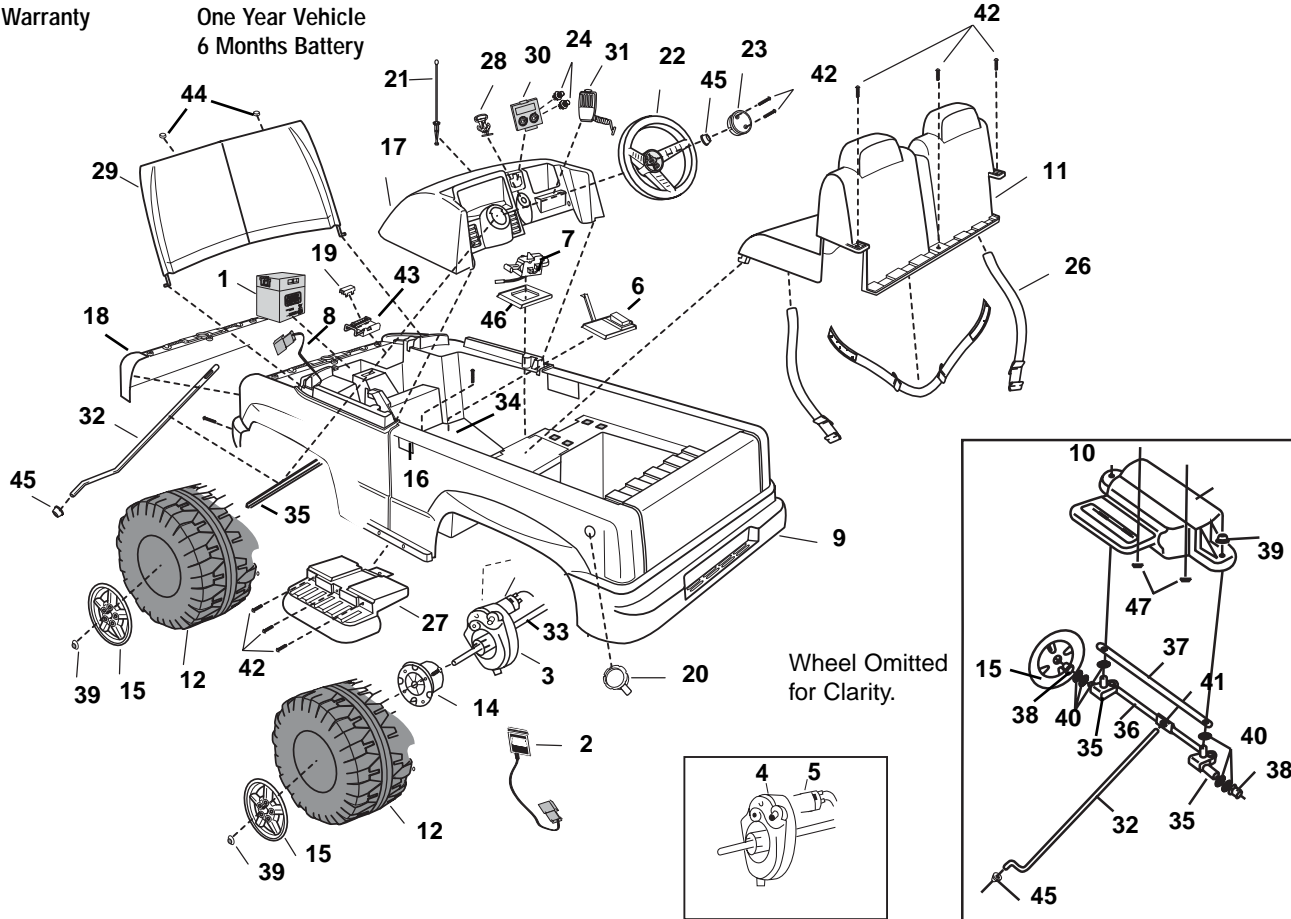

For B1476 made after 3/24/2003. This vehicle body is **black**.

Age Range: 3-7 Yrs.
Weight Limit: 130 Lbs.
Surfaces: Hard and Grass
Speed: 2.5 MPH Forward/Reverse
5.0 MPH Forward

Colors: Black
Intro:
Suggested Retail:
Box Dimensions: 22x34x60
Warranty: One Year Vehicle
6 Months Battery

B1476-9997 Chevy Silverado Truck

Advanced Series
12 Volt

Rev. 05/19/04

Item No.	Description	Part No.	Qty.	Item No.	Description	Part No.	Qty.	Item No.	Description	Part No.	Qty.
Working / Electrical Parts											
1	12V Battery	00801-0638	1	22	Steering Wheel	74440-2379	1	45	.354 cap nut	0801-0604	2
2	12 Volt Charger	00801-0972	1	23	Steering Wheel Cap	74550-2729	1	46	Shifter cover plate	74310-2239	1
3	#7 Motor GearBox Assy.	00968-2910	2	24	Dash Knob	74460-2199	2	47	Front Module Screws N/A	0801-0258	2
4	#7 Gearbox	74310-9529	2	26	Seat Belt Set	74310-5339	1	PARTS NOT SHOWN			
5	Motor w/Pinion	00968-2701	2	27	Side Step (Set)	B1476-2159	1	Owner's Manual	B1476-0922	1	
6	Footboard Assembly footswitch	B1476-9289	1	28	Key Housing	74765-9369	1	Large Parts Bag 2003	B1476-9249	1	
7	Shifter Assembly	74310-9239	1	29	Hood Assembly, Black	3800-7196	1	Hardware Bag	74310-9279A	1	
8	Wiring Harness	74310-9799	1	30	Knob Plate Bezel	75597-2529	1	Decal Sheet	B1476-0350	1	
Plastic Parts				31	Microphone	75597-9489	1	Decal - Window	B1476-0320	1	
9	Vehicle Body (NA)	74310-2109	1	Hardware							
10	Front Module	74460-2019	1	32	Steering Column	74310-4239	1	Footswitch	00801-0933	1	
11	Seat, Silver	B1476-2209	1	33	Rear Axle	74310-4519	1	Wire Clip	0801-0313	1	
12	Wheel	74460-2459	1	34	Channel cover, Black	B1476-2379	1	Grill	B1476-2139	1	
14	Driver (10 Rib)	74460-2249	2	35	Front Axle	74440-4509	2	Front Bumper Screws N/A	0912-8007	2	
15	Hubcap	B1501-2579	4	36	Steering Linkage	74440-9419A	1	(Order Hardware Bag)	74310-9279A	1	
16	PW Emblem	74460-9069	1	37	Cross Bar	74460-4419	1	Control switch	00801-0923	1	
17	Cab, Black	3800-7195	1	38	Bushing 7/16" (Axle)	74550-2689	2				
18	Bumper, Black	B1476-2679	1	39	.437 Cap Nut	0801-0226	6				
19	Battery RetainerCap	74310-2519	1	40	7/16" Washer	0801-0196	4				
20	Gas Cap	75597-2089	1	41	Nylock Nut	0801-0601	2				
21	Antenna	B1476-2149	1	42	Screw 8 x 3/4"	0912-8001	12				
				43	Battery Retainer Box Assy.	74020-9819	1				
				44	T Lock Fastener	74310-2199	2				

N/A = Not Available

Bold and Underlined parts are to be purchased and installed by Service Centers only. These items may not be sold directly to consumers by Service Centers or Fisher-Price.