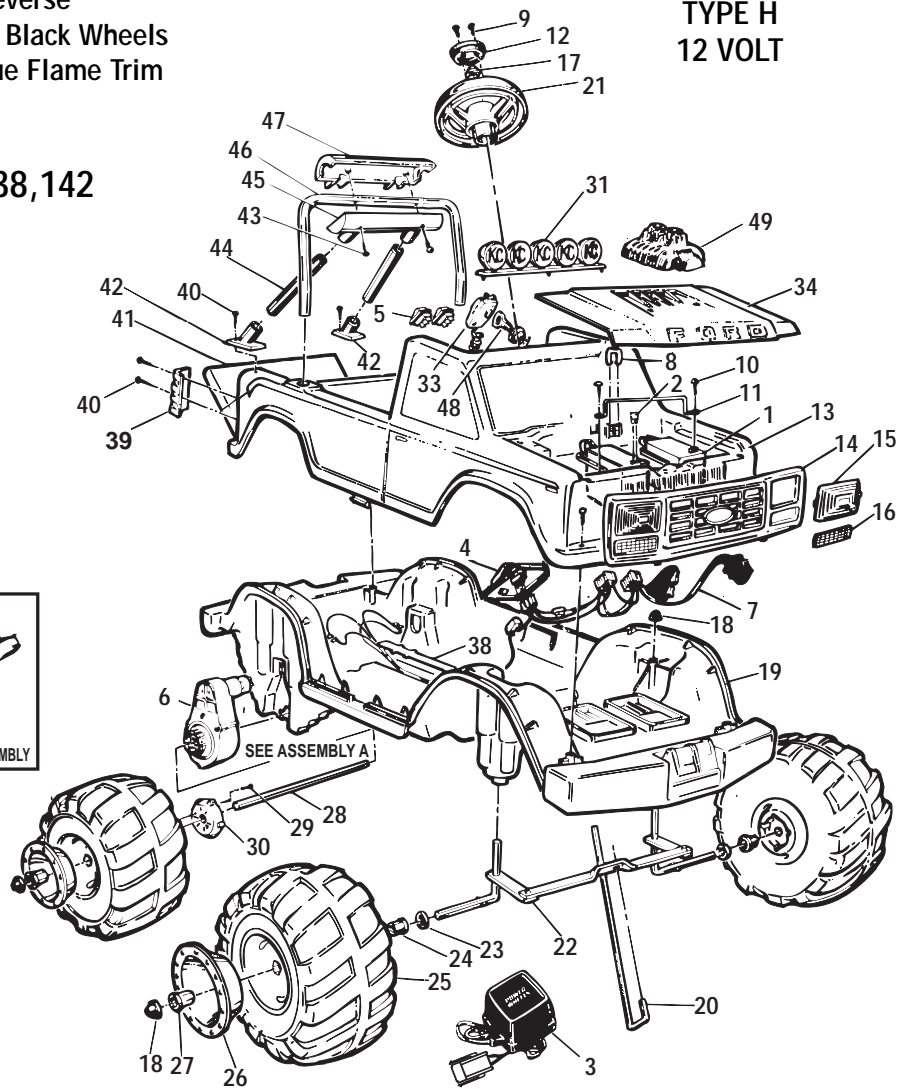

Age Range: 3-7 Yrs.
Weight Limit: 65 Lbs.
Surfaces: Hard Surfaces, Grass & Hills
Speed: 2.5 / 5.0 MPH Forward
2.5 MPH Reverse
Colors: Blue Body / Black Wheels
Yellow / Blue Flame Trim
Intro: 1989

78670-9993 / 86450 BIGFOOT®

TYPE H
12 VOLT

SERVICE BULLETINS 138,142

This product is affected by the PW recall announced Oct 1998. Please confirm that the product is modified or remediated in accordance with policy.

REV. 02/04/04

Item No.	Description	Part No.	Qty.	Item No.	Description	Part No.	Qty.	Item No.	Description	Part No.	Qty.
1	*Battery	00801-0712	2	21	Steering Wheel N/A	74440-2379	1	42	Roll-Bar Bracket Set N/A	78670-2199	1
2	30 amp Fuse N/A	0801-0229	2	22	Steering Linkage N/A	78670-4259	1	43	#8 x 1-1/2" Screw	0801-0308	2
3	* Charger 12 Volt	00801-0973	1	23	7/16" Washer	0801-0196	4	44	Roll-Bar Support N/A	78670-4239	2
4	** Footboard Assembly	76817-9159	1	24	Round Bushing	74550-2689	2	45	Roll-Bar Cover (Lower) N/A	78670-2189	1
5	*Switch (Hi-Low Fwd.-Rev.)	00801-0923	2	25	Wheel N/A	78471-2469	4	46	Roll-Bar N/A	78670-4219	1
6	3A Motor Gearbox Assm.	74780-9509	2	26	Hubcap	74590-2579	4	47	Roll-Bar Cover (Upper) N/A	78670-2179	1
7	(* & (**))Main Harness <i>(see both service bulletins 141 & 142)</i>	78640-9799	1	27	Hex Bushing	73233-2559	4	48	Key/Housing Assembly	73233-2439	1
8	Battery U-Clip N/A	74570-2669	1	28	Rear Axle N/A	80046-0013	1	49	Supercharger N/A	78670-2219	1
9	#8 x 1" Phillips Plascrow	0801-0224	2	29	#10 x 1/2" Phillips Screw	0801-0255	2	PARTS NOT SHOWN			
10	#8 x 7/8" Plascrow	0801-0228	6	30	Wheel Driver	73233-2239	2		Main Decal Sheet N/A	80017-0159	1
11	Battery Retainer N/A	76181-4419	1	31	K-C Light Group N/A	78640-9239	1		Decal sheet Windshield N/A	78640-6059	1
12	Steering Wheel Cap	74550-2729	1	32	Motor w/Pinion	74590-9539	2		Twist Lock Clip N/A	78670-0100	1
13	Body (Upper) N/A	80008-0246	1	33	Microphone	73233-9479	1		Literature Bag N/A	80034-0543	1
14	Grill N/A	80065-0005	1	34	Hood N/A	80031-0003	1		Motor Cover N/A	78670-2239	1
15	Headlight Lens Set N/A	80030-0077	1	35	Star Washer N/A	0801-0330	4		Antenna N/A	Not Available	
16	Parking Lens Set N/A	78640-2759	1	36	Motor Bolts	0801-0269	4		Large Parts Bag N/A	78640-9249	1
17	Retainer .354 w/Body	0801-0215	1	37	3A Gearbox Only	74580-9269	2		Small Parts Bag N/A	78670-9259	1
18	Retainer .437 w/Body	0801-0214	6	38	Main Harness Cover N/A	78471-2459	1		Owner's Manual N/A	78670-CCCC	1
19	Body (Lower) N/A	80005-0254	1	39	Taillight Set N/A	78640-2279	1				
20	Steering Column N/A	78471-4239	1	40	#8 x 1/2" Plascrow	0801-0202	6				
				41	Tailgate N/A	80057-0028	1				

* See Service Bulletin 138

** See Service Bulletin 142

Bold and Underlined parts are to be purchased and installed by Service Centers only. These items may not be sold directly to consumers by Service Centers or Fisher-Price.