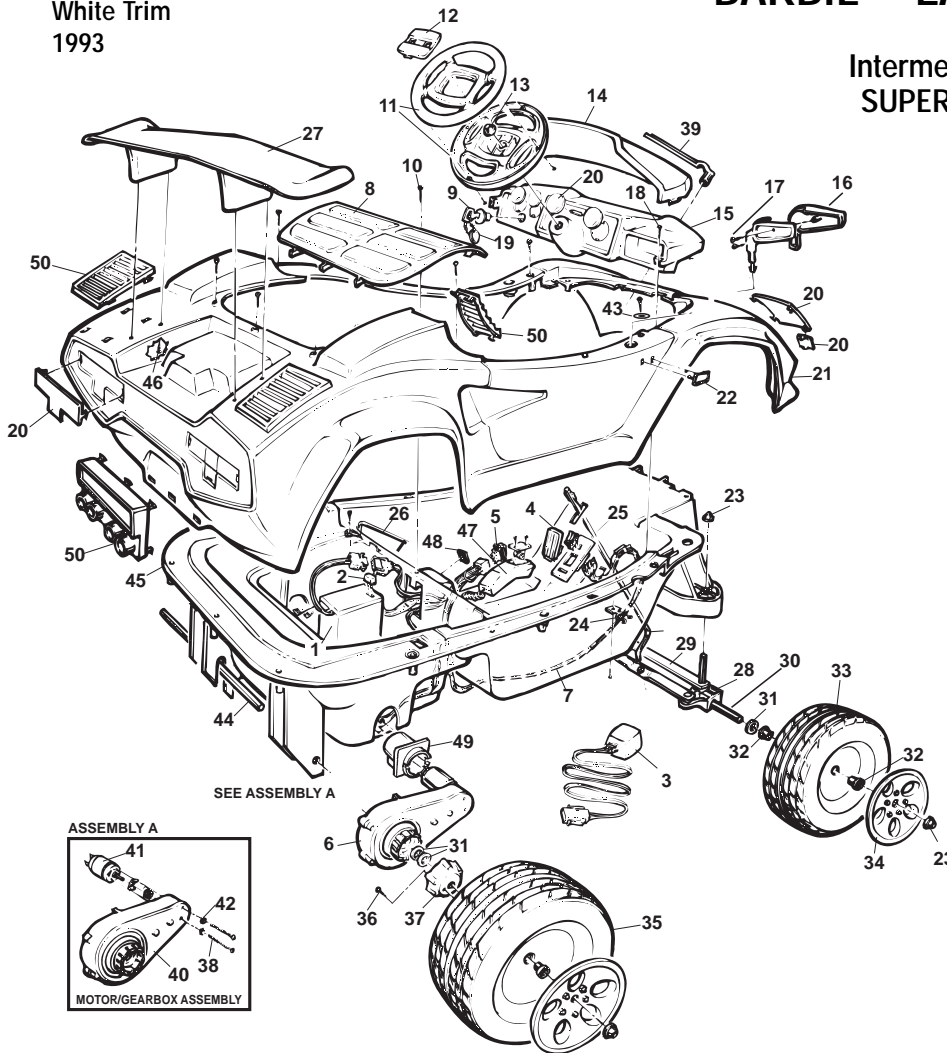

This product is affected by the PW recall announced Oct 1998. Please confirm that the product is modified or remediated in accordance with policy.

Rev. 07/10/03

Item No.	Description	Part No.	Qty.	Item No.	Description	Part No.	Qty.	Item No.	Description	Part No.	Qty.
1	Battery	00801-0712	1	22	Power Wheels Emblem Set	74540-9069	1	45	Tub N/A	78580-2119	1
2	Thermal Fuse	0801-0153	1	23	.437 Retainer	0801-0227	6	46	#10 x 1" Spoiler Screw N/A	0801-0220	4
3	Charger	00801-0974	1	24	Wire Retainer	74550-2299	1	47	Talking Phone	78660-9449	1
4	Footboard Assy, N/A	76803-9159	1	25	Steering Column N/A	76804-4229	1	48	Switch Hole Cover N/A	78660-2449	1
5	Control Switch	0801-0148	1	26	Battery Retainer N/A	76181-4419	1	49	Right Motor Cover N/A	74580-2119	2
6	Motor/Gearbox Assembly	76804-9519	2	27	Spoiler N/A	78660-9439	1	PARTS NOT SHOWN			
7	<u>Wiring Harness (H Style) N/A</u>	<u>78580-9799</u>	<u>1</u>	28	Steering Linkage N/A	76804-4259	1		Left Motor Cover N/A	74580-2129	1
	<u>Wiring Harness (A Style) N/A</u>	<u>78580-9899</u>	<u>1</u>	29	Cross Bar N/A	76804-4449	1		Mirror Decal N/A	78660-6049	1
	<u>w/ A style must also send Footswitch</u>	<u>74550-9159</u>	<u>1</u>	30	Front Axle N/A	76804-4529	2		Headlight Decals N/A	78580-6029	1
8	Seat N/A	78660-2309	1	31	7/16" Washer	0801-0196	4		Main Decal N/A	78580-0310	1
9	Key	74550-2439	1	32	Wheel Bushing	74550-2689	6		Windshield Decal N/A	78580-6019	1
10	#8 x 7/8" Screw	0801-0228	14	33	Front Wheel N/A	76804-2459	2		Use & Care Manual N/A	78660-CCCC	
11	Steering Wheel N/A	78660-2739	1	34	Hub Cap N/A	78660-2129	4	Front Support Components:			
12	Steering Wheel Plate N/A	78580-2729	1	35	Rear Wheel N/A	73221-2459	2		- Front Body Support N/A	76804-4469	2
13	.354 Retainer	0801-0614	2	36	#10 x 1/2" Screw	0801-0255	2		- Screws for Supports N/A	0801-0278	2
14	Windshield N/A	76804-2729	1	37	Wheel Driver N/A	74550-2239	2		- #10 Washer N/A	76822-4409	2
15	Dash N/A	78580-2359	1	38	<u>Motor Bolts</u>	<u>0801-0269</u>	<u>2</u>		- Nyllok Nut N/A	0801-0318	2
16	Mirror Set N/A	78580-2079	1	39	Wiper/Pipe/Louvre Set N/A	78660-9429	1		- 1" Screw	0801-0220	2
17	Mirror Screw	0801-0222	4	40	<u>3A Gearbox</u>	<u>74580-9269</u>	<u>2</u>				
18	#8 x 1-1/2" Dash Screw	0801-0308	2	41	<u>Motor W/ Pinion</u>	<u>74580-9539</u>	<u>2</u>				
19	Key Chain N/A	78660-2029	1	42	<u>Star Washer N/A</u>	<u>0801-0330</u>	<u>2</u>				
20	Dash/Headlight Lens Set N/A	76804-9159	1	43	Washer N/A	76822-4409	2				
21	Body (N/A)	78660-2109	1	44	Rear Axle N/A	76804-4539	1				