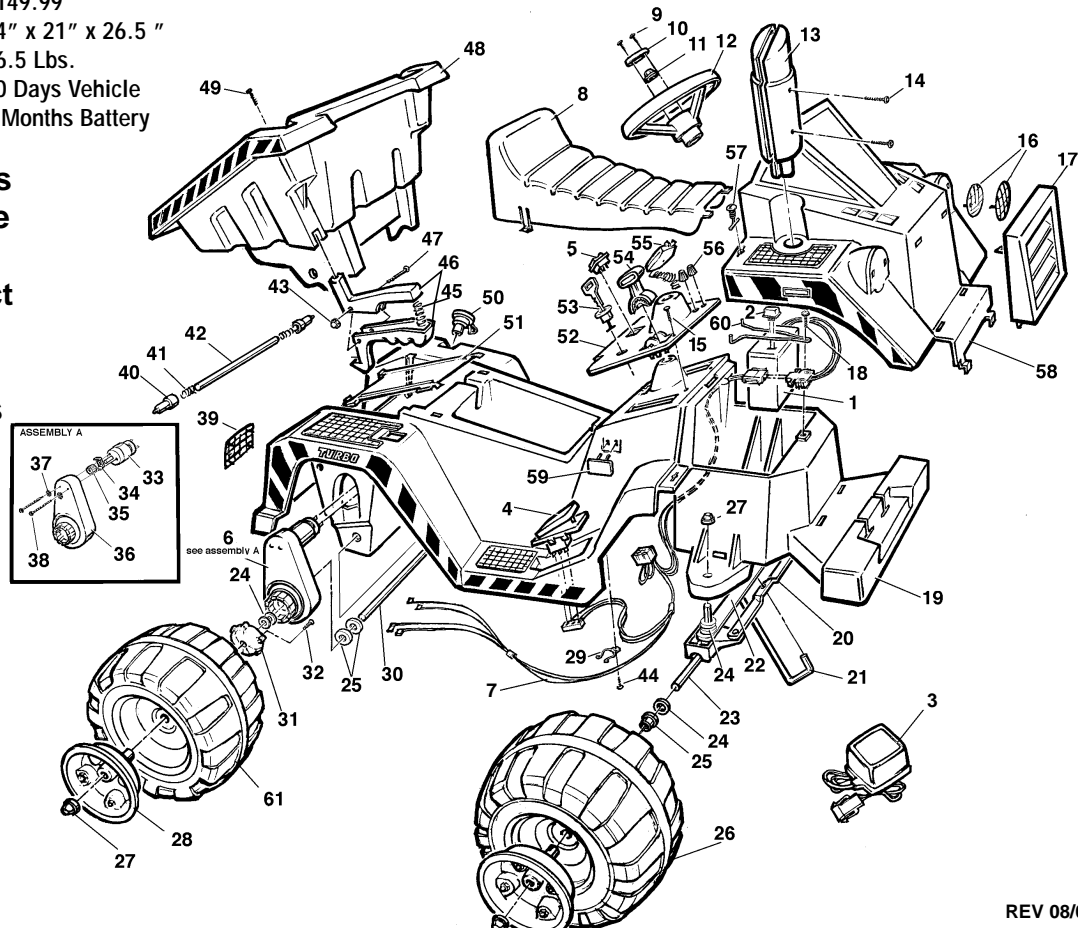

Age Range: 2-6 Yrs.
Weight Limit: 65 Lbs.
Surfaces: Hard & Grass
Speed: 3.5 MPH Forward
2.5 PH Reverse
Colors: Yellow Body
Black Trim
Intro: 3-14-97
Suggested Retail: $149.99
Box Dimensions: 44" x 21" x 26.5"
In-Box Weight: 46.5 Lbs.
Warranty: 90 Days Vehicle
6 Months Battery

78656-9993 Caterpillar Dump Truck

Preschool Series
Super 6 Volt

This product is affected by the PW recall announced Oct 1998. Please confirm that the product is modified or remediated in accordance with policy.

REV 08/04/04

Item No.	Description	Part No.	Qty.	Item No.	Description	Part No.	Qty.	Item No.	Description	Part No.	Qty.
1	Battery, 6 Volt	00801-0712	1	29	Harness Retainer	74550-2299	1		(when depleted, use new 78570-2439)		
2	Thermal Fuse	0801-0610	1	30	Rear Axle N/A	74550-4509	1	58	Front Clip N/A	78656-2319	1
3	Charger, S6 Volt	00801-0974	1	31	Driver N/A	74550-2239	2	59	Power Wheels Emblem Set	74540-9069	1
4	Footboard Assembly	74550-9159	1	32	#10 x 1/2" Screw	0801-0255	2	60	Battery Retainer	74550-4129	1
5	Control Switch	00801-0885	1	<u>33</u>	<u>Motor w/Pinion</u>	<u>74550-9539</u>	2	61	Rear Wheel	74550-2469	2
6	<u>Motor/Gearbox Assembly</u>	<u>74550-9509</u>	2	<u>34</u>	<u>(Comes w/#33)</u>						
7	<u>Wiring Harness Assembly</u>			<u>35</u>	<u>(Comes w/#33)</u>						
	<u>(Include: #5)</u>	<u>74550-9809</u>	1	<u>36</u>	<u>Gearbox</u>	<u>74550-9279</u>	2				
8	Seat	74550-2309	1	<u>37</u>	<u>Star Washer N/A</u>	<u>0801-0330</u>	4				
9	#8 x 1" Screw	0801-0224	2	<u>38</u>	<u>Motor Bolt</u>	<u>0801-0269</u>	4				
10	Steering Wheel Button	74550-2729	1	39	Taillight Guard Set N/A	74550-2219	1				
11	.354 Cap Nut	0801-0215	1	40	Hinge Pin Endcap	74550-2189	2				
12	Steering Wheel	74440-2379	1	41	Hinge Spring	74550-4419	2				
13	Exhaust Stack N/A	74550-2559	1	42	Dump Pivot Pin	74550-4139	1				
14	#6 x 1-1/2" Screw	0801-0221	2	43	Acorn Nut N/A	0801-0218	1				
15	#8 x 3/4" Screw	0801-0223	4	44	#8 x 1/2" Screw	0801-0202	1				
16	Headlight Guard N/A	78656-2339	2	45	Latch Spring	74550-4429	1				
17	Grill	74550-2829	1	46	Dump Bed Handle N/A	78656-205A	1				
18	Truss Hd #8 x 7/8" Screw	0801-0228	2	47	#10 x 1-1/4" Shoulder Bolt	0801-0304	1				
19	Main Body N/A	74550-2109	1	48	Dump Bed N/A	74550-2389	1				
20	Steering Linkage N/A	78610-4229	1	49	#10 x 1" Screw	0801-0220	1				
21	Steering Column	74550-4239	1	50	Gas Cap N/A	74550-2249	1				
22	Cross Bar N/A	78610-4579	1	51	Motor Cover N/A	74550-2489	1				
23	Front Axle N/A	74550-4519	2	52	Dash	74550-2699	1				
24	7/16" Washer	0801-0196	8	53	Key/Housing Assembly	74550-2439	1				
25	7/16" Round Bushing	74550-2689	6	54	Shift Lever	74550-2229	1				
26	Front Wheel N/A	74550-2459	2	55	Microphone	74550-9479	1				
27	.437 Cap Nut	0801-0226	6	56	Radio Knobs	74550-2719	2				
28	Hubcap N/A	74550-2579	4	57	Lock Fastener	78570-2239	2				

PARTS NOT SHOWN

	Main Label Sheet	78656-0310	1
	Small Label Sheet (Bezels)	78656-0320	1
	(located in Lit Bag)		
	Literature Bag N/A	78656-9019	1
	Owner's Manual N/A	78656-0920	1
	Large Parts Bag N/A	78656-9249	1
	Small Parts Bag N/A	78656-9259A	1
	Hardware Bag	78656-9259B	1

Bold and Underlined parts are to be purchased and installed by Service Centers only. These items may not be sold directly to consumers by Service Centers or Fisher-Price.