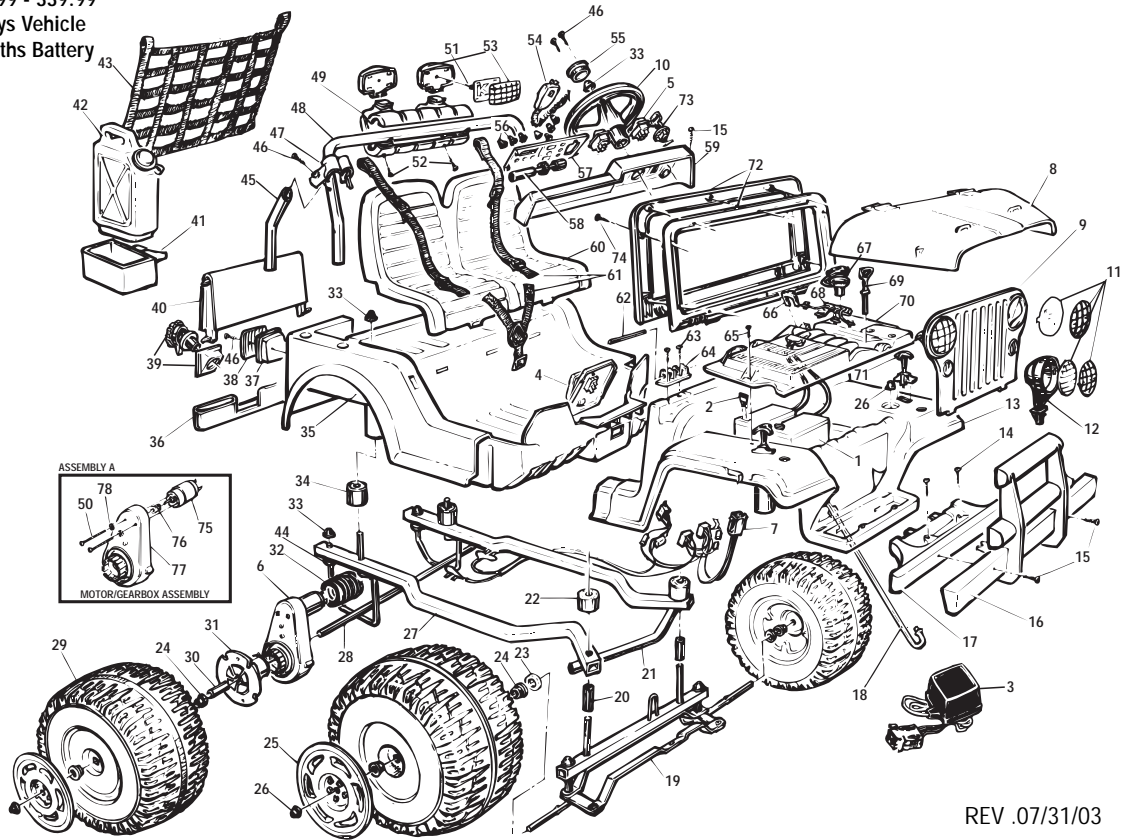

Age Range: 3-8 Yrs.  
 Weight Limit: 120 Lbs.  
 Surfaces: Hard, Grass & Hills  
 Speed: 2.5 / 5.0 MPH Forward  
 2.5 MPH Reverse  
 Colors: Yellow Body  
 Black Tires & Trim  
 Avail: 1992 - 1993  
 Suggested Retail: \$319.99 - 339.99  
 Warranty: 90 Days Vehicle  
 6 Months Battery

# 78608-9993 / 86255 JEEP® SAND BLASTER™

12 Volt

**This product is affected by the PW recall announced Oct 1998. Please confirm that the product is modified or remediated in accordance with policy.**

REV .07/31/03