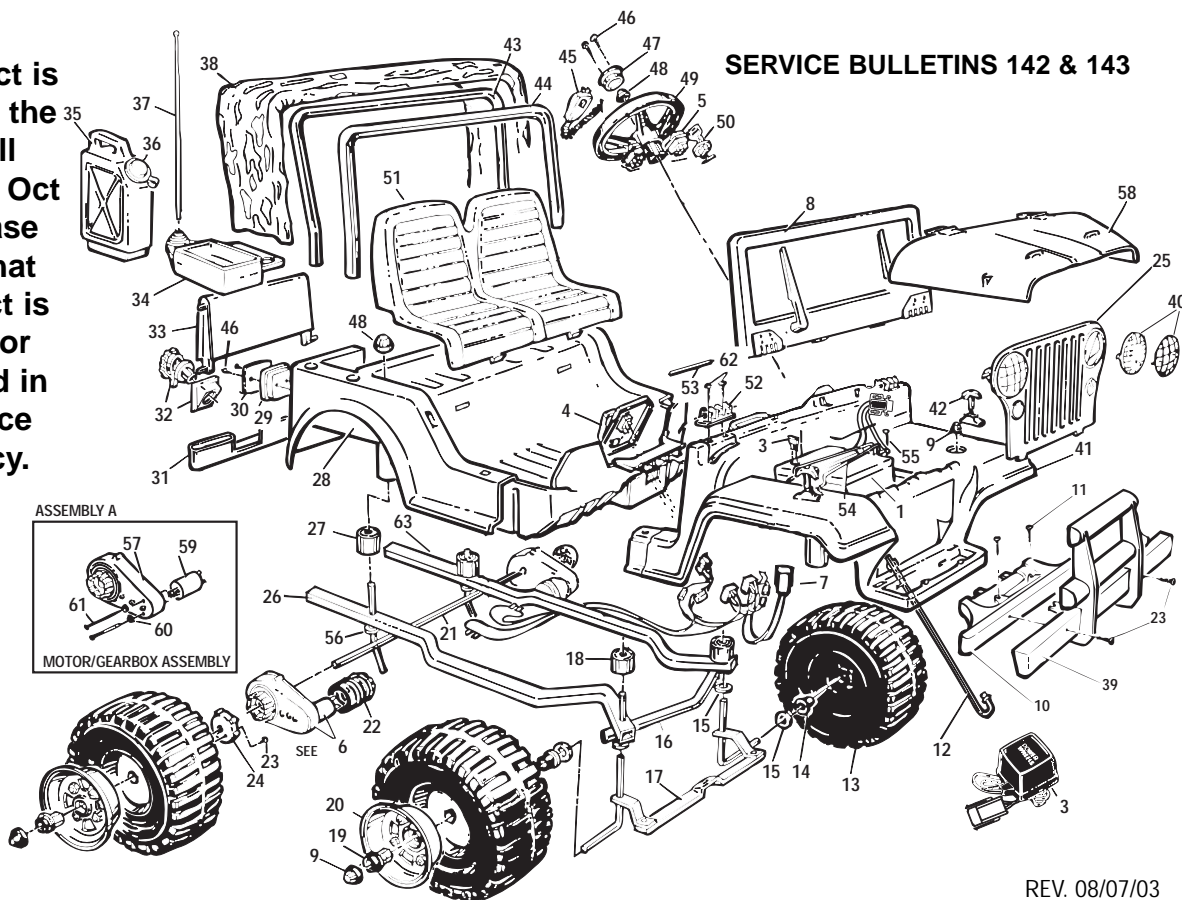

Age Range: 3-7 Yrs.
Weight Limit: 130 Lbs.
Surfaces: Hard, Grass & Carpet
Speed: 2.5 / 5.0 MPH
Colors: Tan
Intro: 1992
Warranty: 90 Days Vehicle
6 Months Battery

78607-9993 / 86265 Jeep Commando

Type H 12 Volt

This product is affected by the PW recall announced Oct 1998. Please confirm that the product is modified or remediated in accordance with policy.

REV. 08/07/03

Item No.	Description	Part No.	Qty.	Item No.	Description	Part No.	Qty.	Item No.	Description	Part No.	Qty.
1	Battery	00801-0712	2	26	Right Siderail N/A	74540-4129	1	51	Seat (sub to black)	N/A	1
2	30 AMP Fuse N/A	0801-0229	2	27	Rear Bushing N/A	74570-2549	2	52	**Windshld Hinge Set N/A	73233-2779	1
3	12 Volt Charger	00801-0973	1	28	Rear Body (N/A)	76819-2239	1	53	Hinge Screw (befor 8-1-94) N/A	0801-0256	2
4	* Footboard Assembly	76817-9159	1	29	Taillight Housing Set	73233-2759	1	54	Battery Retainer	74540-4419	1
5	Control Switch	00801-0885	2	30	Taillight Lens Set	73233-2279	1	55	#10 x 1" Screw	0801-0220	1
6	Motor Gearbox Assem N/A	76819-9519	2	31	Rear Bumper	80008-0011	1	56	5/16" Washer	0801-0253	2
7	* Main Harness	<u>73233-9799</u>	1	32	Gas Cap/Flange Assy N/A.	73233-9249	1	57	<u>Gearbox Only</u>	<u>73233-9269</u>	2
8	Windshield Assembly N/A	80063-0061	1	33	Tailgate N/A	73245-2129	1	58	Hood N/A	76819-2119	1
9	.437 Cap Nut	0801-0226	6	34	Water Can Bracket (N/A)	80007-0000	1	59	<u>Motor/Pinion Assem N/A</u>	<u>76819-9519</u>	2
10	Front Bumper (N/A)	80008-1010	1	35	Water Can and Cap (N/A)	80001-0061	1	60	<u>Star Washer N/A</u>	<u>0801-0331</u>	4
11	8 x 3/4" Screw	0801-0223	2	36	Water Can Cap Only (N/A)	80001-0099	1	61	<u>Motor Bolts N/A</u>	<u>0801-0300</u>	4
12	Steering Column N/A	74560-4239	1	37	Antenna N/A	80002-0000	1	62	#8 x 1/2" Screw	0801-0202	4
13	Wheel N/A	76231-2459	4	38	Nylon Tarp N/A	80012-0000	1	63	Left Siderail N/A	74540-4119	1
14	Axle Bushing	74550-2689	2	39	Brushguard (N/A)	80001-0288	1	PARTS NOT SHOWN			
15	7/16" Washer	0801-0196	4	40	Headlight/Guard Assembly	73233-9339	1	Windshield Decal (N/A)	80017-0205	1	
16	Front Bumper Support N/A	76817-4159	1	41	Front Body N/A	78607-2239	1	Headlight Decal N/A	80017-0049	1	
17	Steering Linkage (N/A)	80055-0045	1	42	Hoodlatch	74440-9559	2	Radiator Decal N/A	74560-6029	1	
18	Front Post Bushing N/A	74570-2539	2	43	Rear Roll-Bar N/A	76229-4219	1	Main Decal N/A	80017-0240	1	
19	Hex Bushing	73233-2559	4	44	Front Roll-Bar N/A	76229-4249	1	Literature Bag N/A	76820-9049	1	
20	Hubcap (N/A)	80033-0025	4	45	Microphone	73233-9479	1	Use & Care Manual N/A	78607-CCCC	1	
21	Rear Axle Assembly N/A	76229-4139	1	46	#8 x 1" Screw	0801-0224	6	Harness w/all switches N/A	CS.896		
22	Motor Cover N/A	73233-2489	2	47	Steering Wheel Plug (N/A)	80056-0029	1				
23	#10 x 1/2" Screw	0801-0255	6	48	.354 Cap Nut	0801-0604	3				
24	Driver	73233-2239	2	49	Steering Wheel (sub to black)	74440-2379	1				
25	Grill N/A	76820-9809	1	50	Key Assembly	73233-2439	1				

*See Service Bulletin 142
** See Service Bulletin 143
N/A = Not Available

Bold and Underlined parts are to be purchased and installed by Service Centers only. These items may not be sold directly to consumers by Service Centers or Fisher-Price.