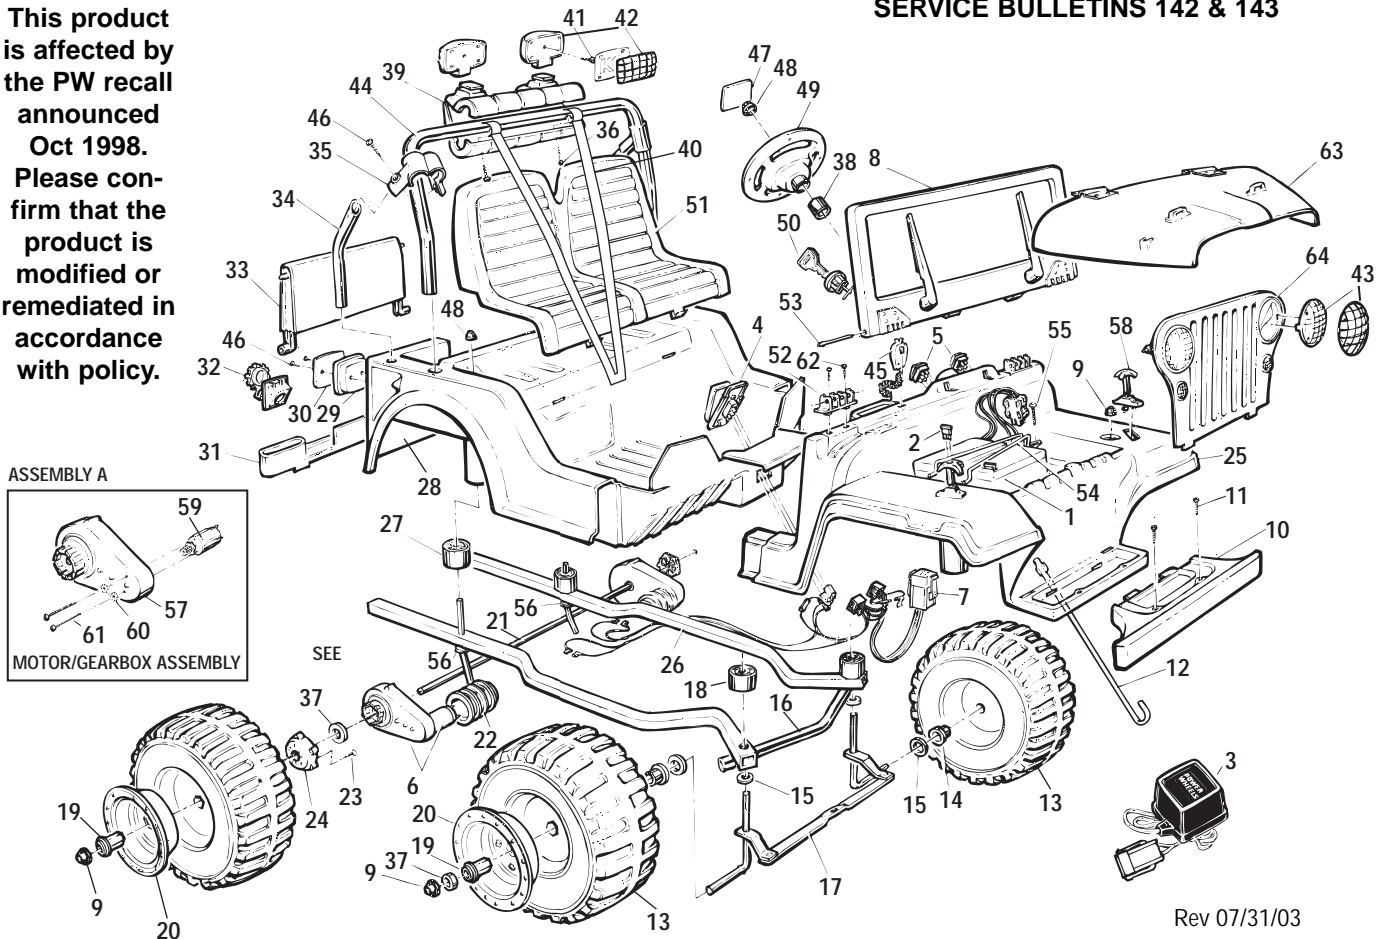

Age Range: 3-7 Yrs.
Weight Limit: 130 Lbs.
Surfaces: Hard, Grass, & Hills
Speed: 2.5 / 5.0 MPH Forward
2.5 MPH Reverse
Intro: 1994
Warranty: 90 Days Vehicle
6 Months Battery

78606-9993 / 86390

JEEP® 4X4

12 Volt

SERVICE BULLETINS 142 & 143

This product is affected by the PW recall announced Oct 1998. Please confirm that the product is modified or remediated in accordance with policy.

Rev 07/31/03

Item No.	Description	Part No.	Qty.	Item No.	Description	Part No.	Qty.	Item No.	Description	Part No.	Qty.
1	Battery	00801-0712	2	26	Left Siderail N/A	74570-4289	2	51	Seat N/A	76817-2309	1
2	30 AMP Fuse	0801-0229	2	27	Rear Bushing N/A	73233-2549	2	52	** Windshl Hinge Set N/A	73233-2779	1
3	12 volt Charger	00801-0973	1	28	Rear Body N/A	76817-2249	1	53	** Hinge Screw N/A	0801-0256	2
4	*Footboard Assembly	76817-9159	1	29	Taillight Housing Set	73233-2759	1	54	Battery Retainer	74540-4419	1
5	Control Switch	00801-0885	2	30	Taillight Lens Set	73233-2279	1	55	#10 x 1" Screw	0801-0220	1
6	4A Motor Gearbx Assy N/A	76819-9519	2	31	Rear Bumper N/A	74440-2039	1	56	5/16" Washer	0801-0253	2
7	*Main Harn Upgrde Kit N/A	71234-CS89	1	32	Gas Cap/Flange Assy N/A.	73233-9249	1	57	4A Gearbox with Insert	73233-9269	2
8	Windshield Assembly N/A	73233-9639	1	33	Taillgate N/A	73243-2129	1	58	Hoodlatch	74440-9559	2
9	.437 Cap Nut	0801-0214	6	34	Light-Bar Supprt Tube N/A	74450-2249	2	59	Motor/Pinion Assem N/A	76819-9519	2
10	Front Bumper N/A	73233-2519	1	35	Light-Bar Bracket Set	73233-2179	1	60	Star Washer N/A	0801-0331	4
11	8 x 3/4" Screw	0801-0223	2	36	#6 x 1-1/2" Screw	0801-0221	2	61	Motor Bolts N/A	0801-0300	4
12	Steering Column N/A	74540-4259	1	37	Wheel Spacer	73233-2369	4	62	#8 x 1/2" Screw	0801-0202	4
13	Wheel N/A	76231-2459	4	38	Steering Wheel Spacer N/A	74540-2279	1	63	Hood N/A	76817-2359	1
14	Axle Bushing	74550-2689	2	39	KC Light Rack N/A	74440-2059	1	64	Grill N/A	73233-9809	1
15	7/16" Washer	0801-0196	4	40	Seat Belt N/A	78608-5519	1	65	Right Side Rail N/A	74540-4129	1
16	Front Bumper Support N/A	76817-4159	1	41	#6 x 1/2" Phillips Screw	0801-0222	2				
17	Steering Linkage N/A	80055-0045	1	42	KC Light/Guard Assembly	73233-9219	1				
18	Front Bushing N/A	73233-2539	2	43	Headlight/Guard Assembly	73233-9339	1				
19	Hex Bushing	73233-2559	4	44	Light-Bar N/A	74450-4209	1				
20	Hubcap	73233-2579	4	45	Microphone	73233-9479	1				
21	Rear Axle Assembly N/A	76229-4139	1	46	#8 x 1" Screw	0801-0224	6				
22	Motor Cover N/A	73233-2489	2	47	Steering Wheel Plate N/A	80056-0048	1				
23	#10 x 1/2" PlascREW	0801-0255	4	48	.354 Cap Nut	0801-0604	3				
24	Driver	73233-2239	2	49	Steering Wheel N/A	76804-2739	1				
25	Front Body N/A	76817-2239	1	50	Key Assembly	73233-2439	1				

PARTS NOT SHOWN

Windshield Decal N/A	73243-6059	1
Radiator Decal N/A	74560-6029	1
Main Decal N/A	74540-0300	1
Literature Bag N/A	80034-0574	1
Hood Decal N/A	74540-6059	1

*Service Bulletin 142
**Service Bulletin 143

Bold and Underlined parts are to be purchased and installed by Service Centers only. These items may not be sold directly to consumers by Service Centers or Fisher-Price.