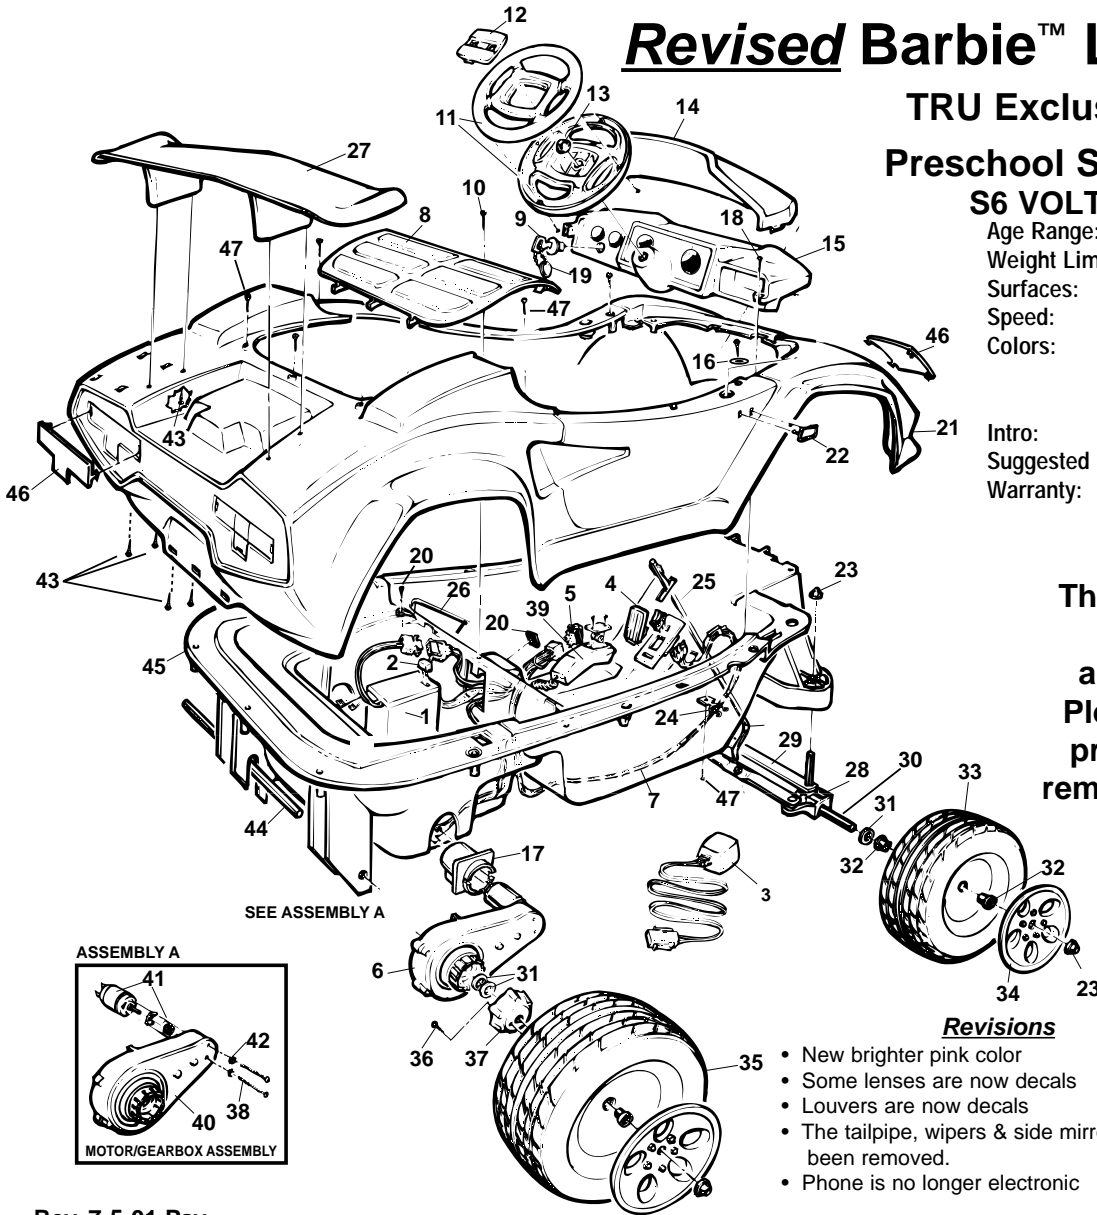

Use this diagram for vehicles made on or after **6-9-98**

78580-9993

Revised Barbie™ Lamborghini®

TRU Exclusive

Preschool Series

S6 VOLT

Age Range:	3-6 Yrs.
Weight Limit:	65 Lbs.
Surfaces:	Hard & Grass
Speed:	3.5 MPH Forward & Reverse
Colors:	Pink Body Black Wheels White Trim
Intro:	1998
Suggested Retail:	\$149.99
Warranty:	6 Months Battery 90 Days Vehicle