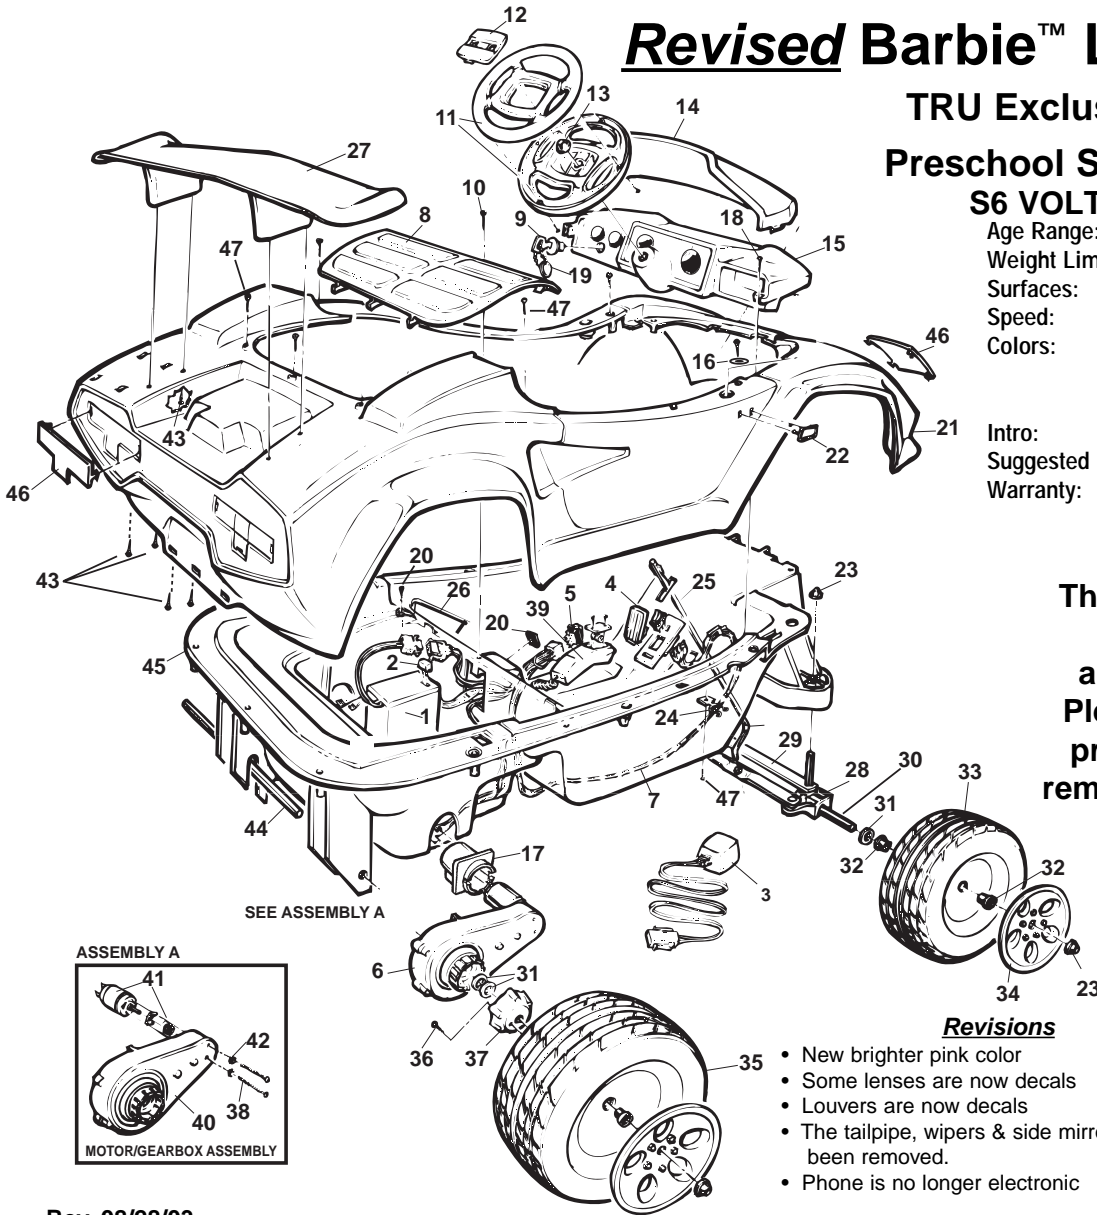

Use this diagram for vehicles made on or after 6-9-98

**78580-9993**

**Revised Barbie™ Lamborghini®**

**TRU Exclusive**

**Preschool Series**

**S6 VOLT**

Age Range: 3-6 Yrs.  
 Weight Limit: 65 Lbs.  
 Surfaces: Hard & Grass  
 Speed: 3.5 MPH Forward & Reverse  
 Colors: Pink Body  
 Black Wheels  
 White Trim  
 Intro: 1998  
 Suggested Retail: \$149.99  
 Warranty: 6 Months Battery  
 90 Days Vehicle