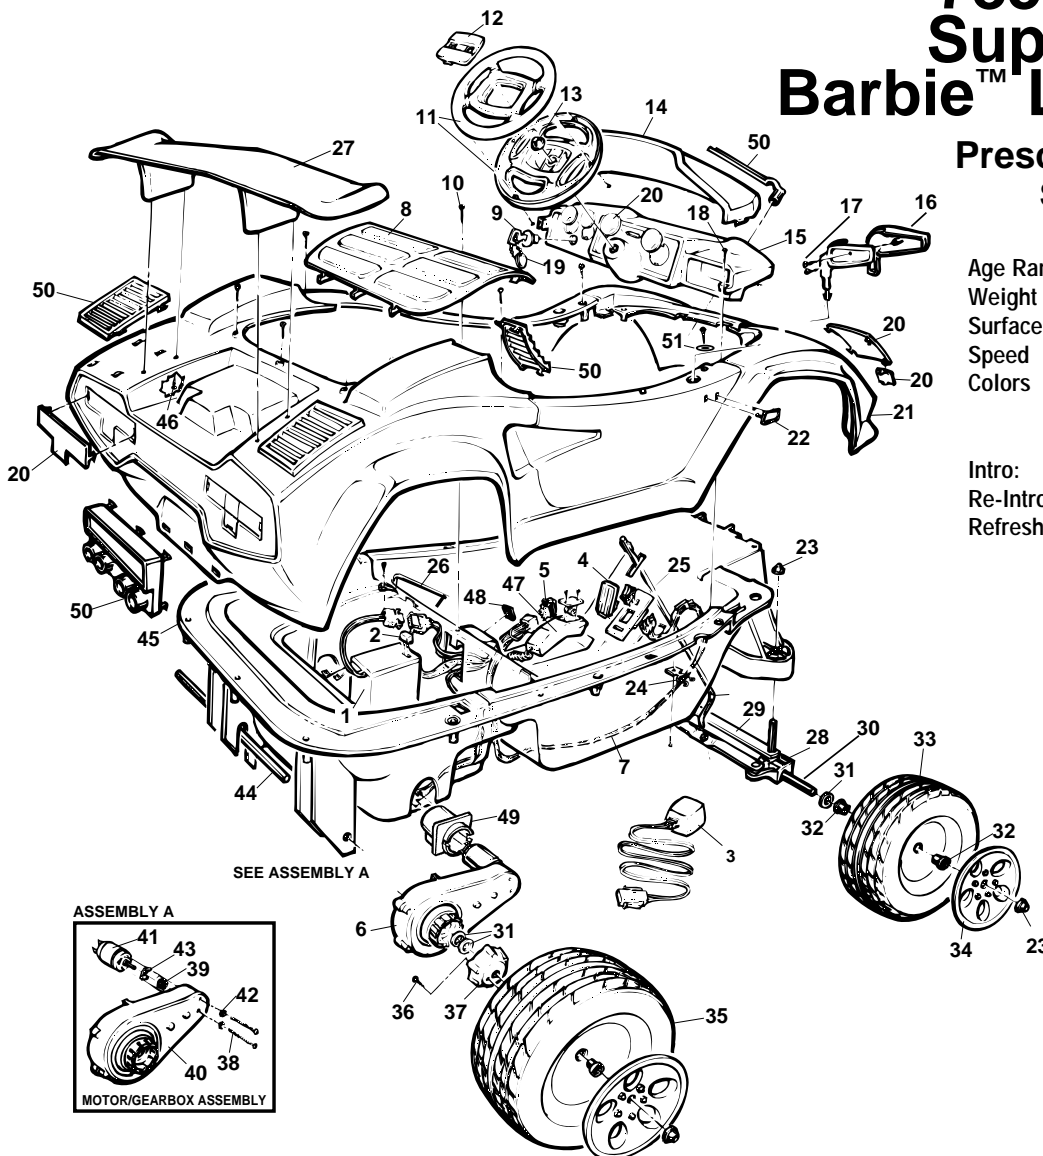

Use this diagram for vehicles made before 6-9-98

78580-9993 Super Talk™ Barbie™ Lamborghini®

Preschool Series
S6 VOLT

Age Range: 3-6 Yrs.
Weight Limit: 65 Lbs.
Surfaces: Hard & Grass
Speed: 3.5 MPH Forward & Reverse
Colors: Pink Body
Black Wheels
White Trim

Intro: 1995- 1996
Re-Intro: Fall 1997 (TRU Exclusive)
Refreshed: 6-9-98

This product is affected by the PW recall announced Oct 1998. Please confirm that the product is modified or remediated in accordance with policy.

Rev. 7-3-01 Pav

Item No.	Description	Part No.	Qty.	Item No.	Description	Part No.	Qty.	Item No.	Description	Part No.	Qty.
1	Battery	0801-0431	1	25	Steering Column	76804-4229	1	48	Switch Hole Cover	78660-2449	1
2	Thermal CDI - 27 Amp. Fuse	0801-0610	1	26	Battery Retainer	76181-4419	1	49	Right Motor Cover	74580-2119	1
3	Charger	0801-0237	1	27	Spoiler	78660-9439	1	50	Wiper/Pipe/Louvre Set	78660-9429	1
4	Footboard Assembly	74550-9159	1	28	Steering Linkage	76804-4259	1	51	Washer	76822-4409	4
5	Control Switch	0801-0148	1	29	Cross Bar	76804-4449	1	PARTS NOT SHOWN			
6	Motor/Gearbox Assembly	76804-9519	2	30	Front Axle	76804-4529	2		Left Motor Cover	74580-2129	1
7	Wiring Harness	78580-9799	1	31	7/16" Washer	0801-0196	6		Mirror Decals	78660-6049	1
8	Seat	78660-2309	1	32	Wheel Bushing	74550-2689	6		Headlight Decals	78580-6029	1
9	Key	74550-2439	1	33	Front Wheel	76804-2459	2		Main Decal	78580-0310	1
10	#8 x 7/8" Screw	0801-0228	1	34	Hub Cap	78660-2129	4		Windshield Decal	78580-6019	1
11	Steering Wheel	78660-2739	1	35	Rear Wheel	73221-2459	2		Literature Bag	78580-9029	1
12	Steering Wheel Plate	78660-2729	1	36	#10 x 1/2" Screw	0801-0255	2	Front Brackets Components:			
13	.354 Cap Nut	0801-0215	2	37	Wheel Driver	74550-2239	2	- Front Body Brackets	76804-4469	2	
14	Windshield	76804-2729	1	38	Motor Bolts	0801-0269	4	- Screws for Brackets	0801-0278	2	
15	Dash	78580-2359	1	39	Motor Drive Gear	74550-4119	2	- #10 Washer	76822-4409	2	
16	Mirror Set	78580-2079	1	40	3A Gearbox	74580-9269	2	- Nylok Nut	0801-0318	2	
17	Mirror Screw	0801-0222	4	41	Motor with pinion	74580-9539	2	- 1" Screw	0801-0220	2	
18	#8 x 1-1/2" Dash Screw	0801-0308	2	42	Star Washer	0801-0330	4				
19	Key Chain	78660-2029	1	43	D Lock Washer	0801-0329	2				
20	Dash/Headlight Lens Set	76804-9159	1	44	Rear Axle	76804-4539	1				
21	Body (N/A)	78660-2109	1	45	Tub (N/A)	78580-2119	1				
22	Power Wheels Emblem Set	74540-9069	1	46	#10 x 1" Spoiler Screw	0801-0220	4				
23	.437 Cap Nut	0801-0376	6	47	Talking Phone, English	74560-9449	1				
24	Wire Retainer	74550-2299	1		Talking Phone, Spanish	74561-9449	1				

N/A = Not Available **Bold and underlined parts are service center ordered parts only.**