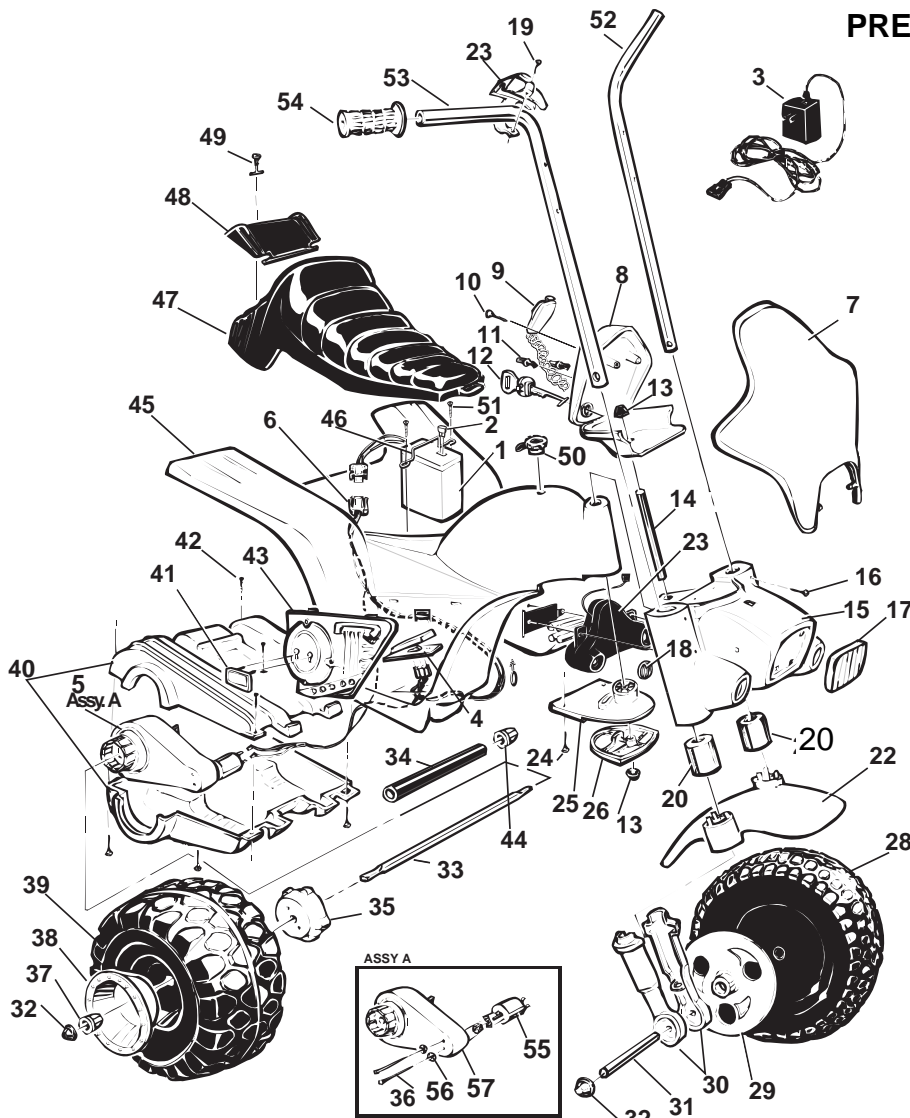

78570-9993 / 84860 HIGHWAY PATROL

PRE-SCHOOL SERIES
6 VOLT

Age Range: 2 - 6 Yrs.
 Weight Limit: 50 Lbs.
 Surfaces: Hard
 Speed: 2.5 MPH
 Colors: White Body
 Yellow trim
 Avail: 7-17-95 - 1997
 Suggested Retail: \$129.99 - 139.99
 Box Dimensions: 34" x 19" x 28"
 Warranty: 90 Vehicle
 6 Months Battery
 Batteries (Sound/Lights) 4 AA